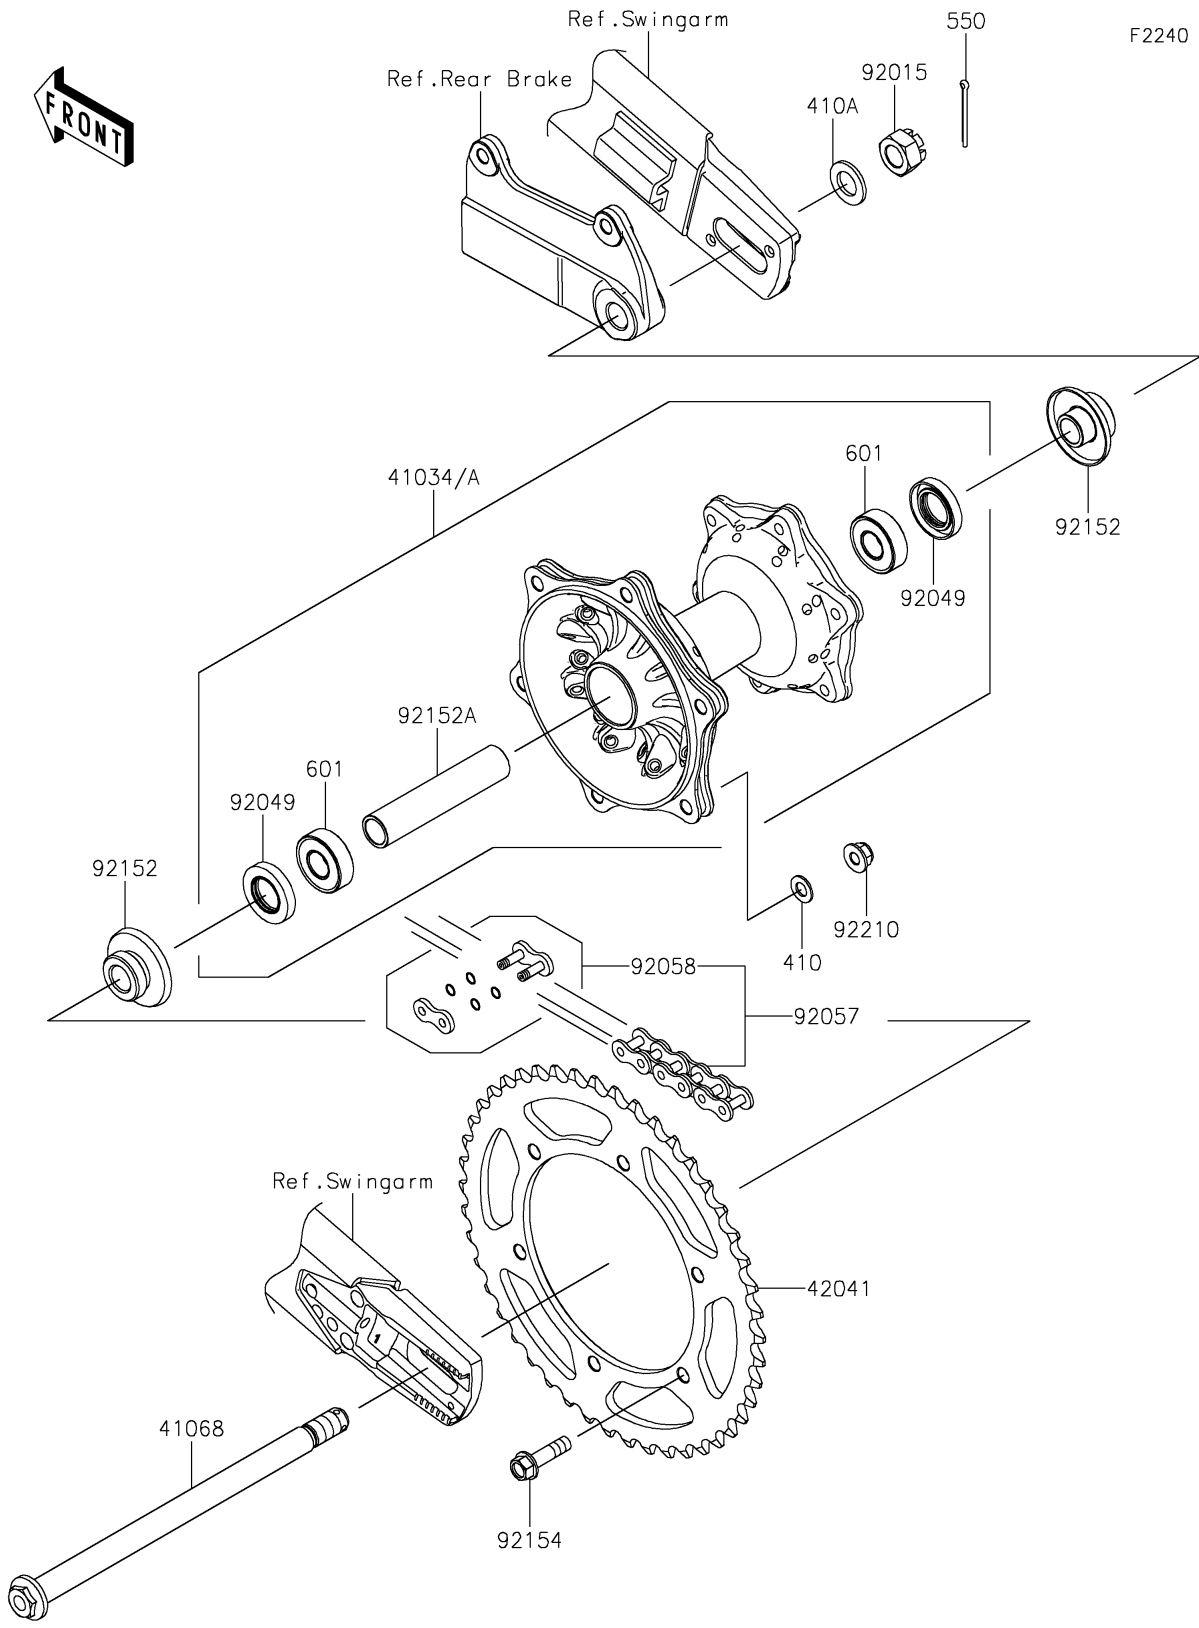

2021 KLX® 230R PARTS DIAGRAM

Rear Hub

2021 KLX® 230R PARTS LIST

Rear Hub

ITEM NAME	PART NUMBER	QUANTITY
DRUM-ASSY,RR (Ref # 41034)	41034-0601	1
AXLE,RR,15X244 (Ref # 41068)	41068-0647	1
SPROCKET-HUB,46T (Ref # 42041)	42041-0171	1
NUT,CASTLE,14MM (Ref # 92015)	92015-1765	1
SEAL-OIL (Ref # 92049)	92049-0114	2
CHAIN,DRIVE,520VF2X106L (Ref # 92057)	92057-0800	1
JOINT-CHAIN (Ref # 92058)	92058-0069	1
COLLAR (Ref # 92152)	92152-2544	2
COLLAR,15.2X20X96.2 (Ref # 92152A)	92152-2546	1
BOLT,FLANGED,8X30 (Ref # 92154)	92154-3918	6
NUT,8MM (Ref # 92210)	92210-0570	6
WASHER-PLAIN-SMALL,8MM (Ref # 410)	410AA0800	6
WASHER-PLAIN-SMALL,14MM (Ref # 410A)	410AA1400	1
PIN-COTTER,3.0X35 (Ref # 550)	550AA3035	1
BEARING-BALL (Ref # 601)	601B6202UU	2