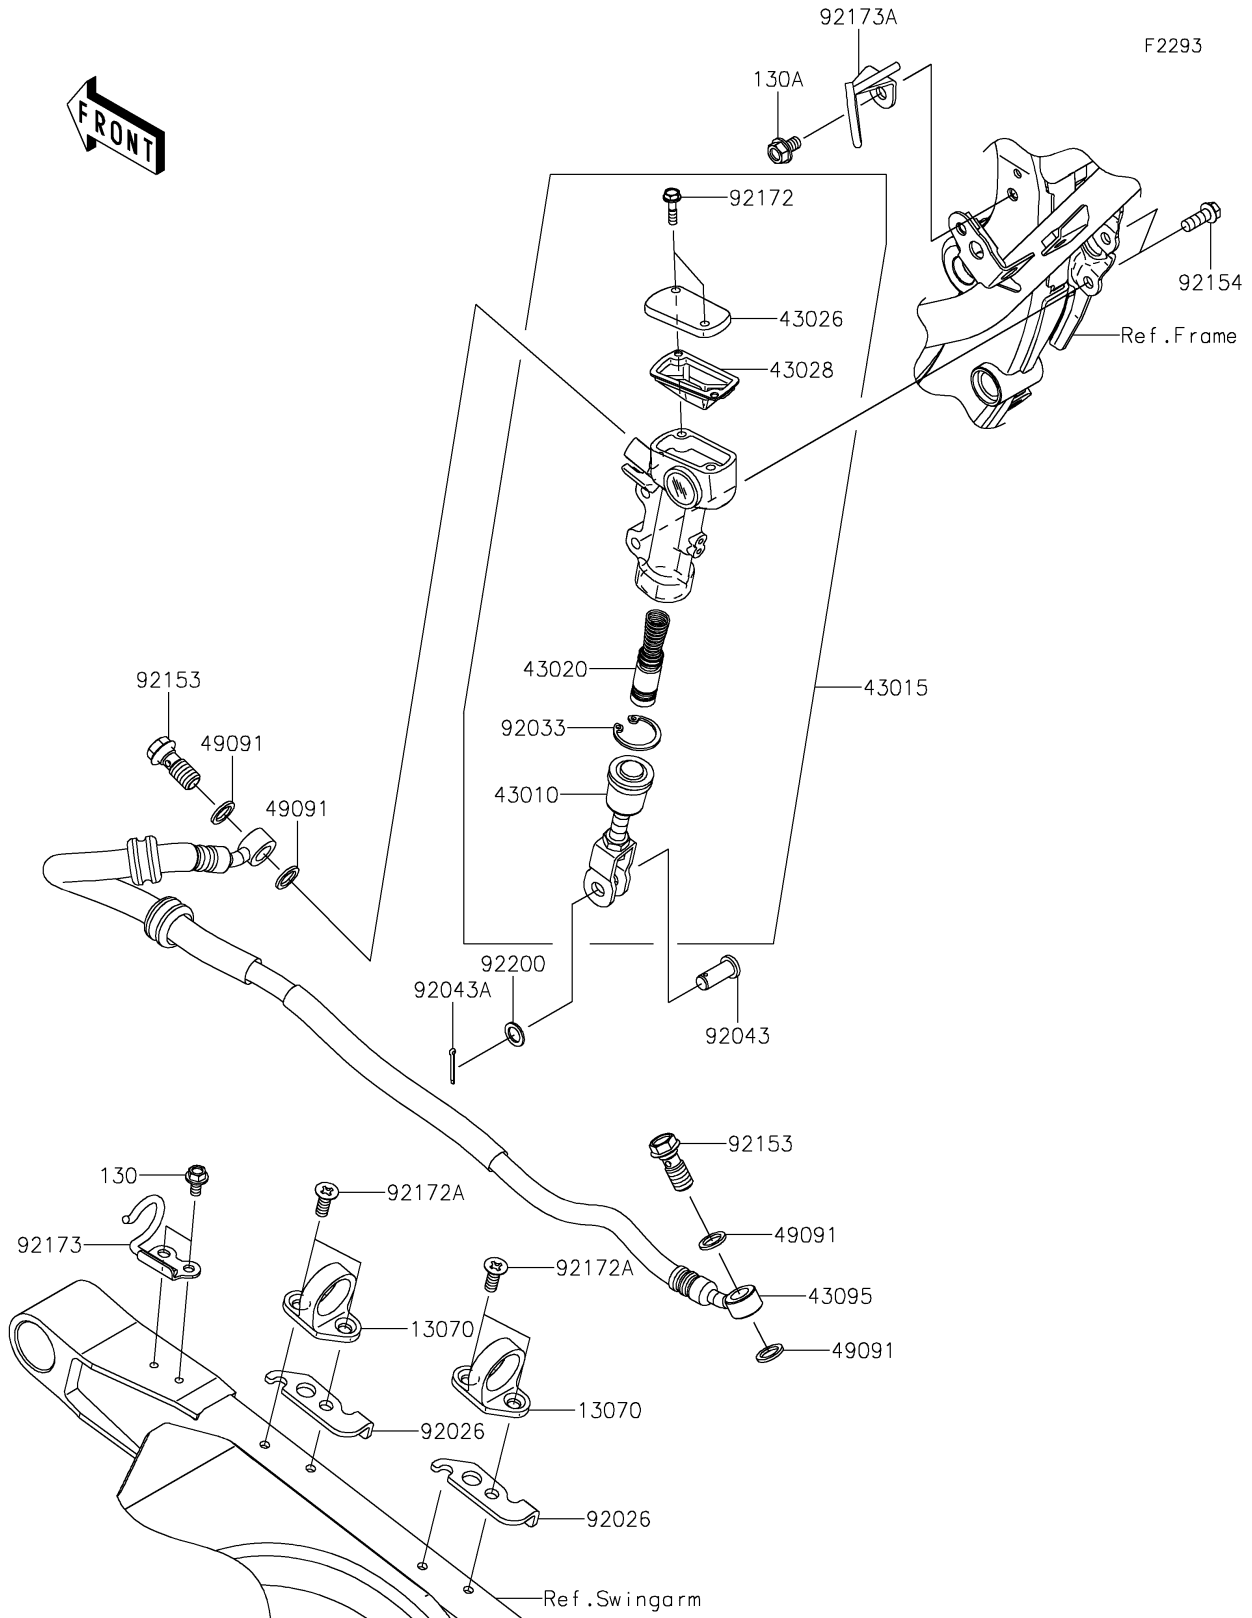

2021 KLX® 230R PARTS DIAGRAM

Rear Master Cylinder

2021 KLX® 230R PARTS LIST

Rear Master Cylinder

ITEM NAME	PART NUMBER	QUANTITY
GUIDE,HOSE (Ref # 13070)	13070-1144	2
ROD-ASSY-BRAKE (Ref # 43010)	43010-0025	1
CYLINDER-ASSY-MASTER,RR (Ref # 43015)	43015-0724	1
PISTON-COMP-BRAKE (Ref # 43020)	43020-1094	1
CAP-BRAKE (Ref # 43026)	43026-0023	1
DIAPHRAGM (Ref # 43028)	43028-1092	1
HOSE-BRAKE,M/CYLINDER-CALIPER (Ref # 43095)	43095-1630	1
WASHER-SEAL,10.1X14.5X1.5 (Ref # 49091)	49091-0001	4
SPACER (Ref # 92026)	92026-0879	2
RING-SNAP,20.9X24.6X1.2 (Ref # 92033)	92033-0079	1
PIN (Ref # 92043)	92043-0004	1
PIN,COTTER,2.0X15 (Ref # 92043A)	92043-0766	1
BOLT,OIL,L=23 (Ref # 92153)	92153-0029	2
BOLT,FLANGED,6X16 (Ref # 92154)	92154-0460	2
SCREW (Ref # 92172)	92172-1064	2
SCREW,6X16 (Ref # 92172A)	92172-1198	4
CLAMP,BRAKE HOSE,SWING ARM (Ref # 92173)	92173-1976	1
CLAMP,BRAKE HOSE,SWING ARM (Ref # 92173A)	92173-1978	1
WASHER,8.5X13X1 (Ref # 92200)	92200-1980	1
BOLT-FLANGED,5X10 (Ref # 130)	130BA0510	2
BOLT-FLANGED,6X10 (Ref # 130A)	130BA0610	1