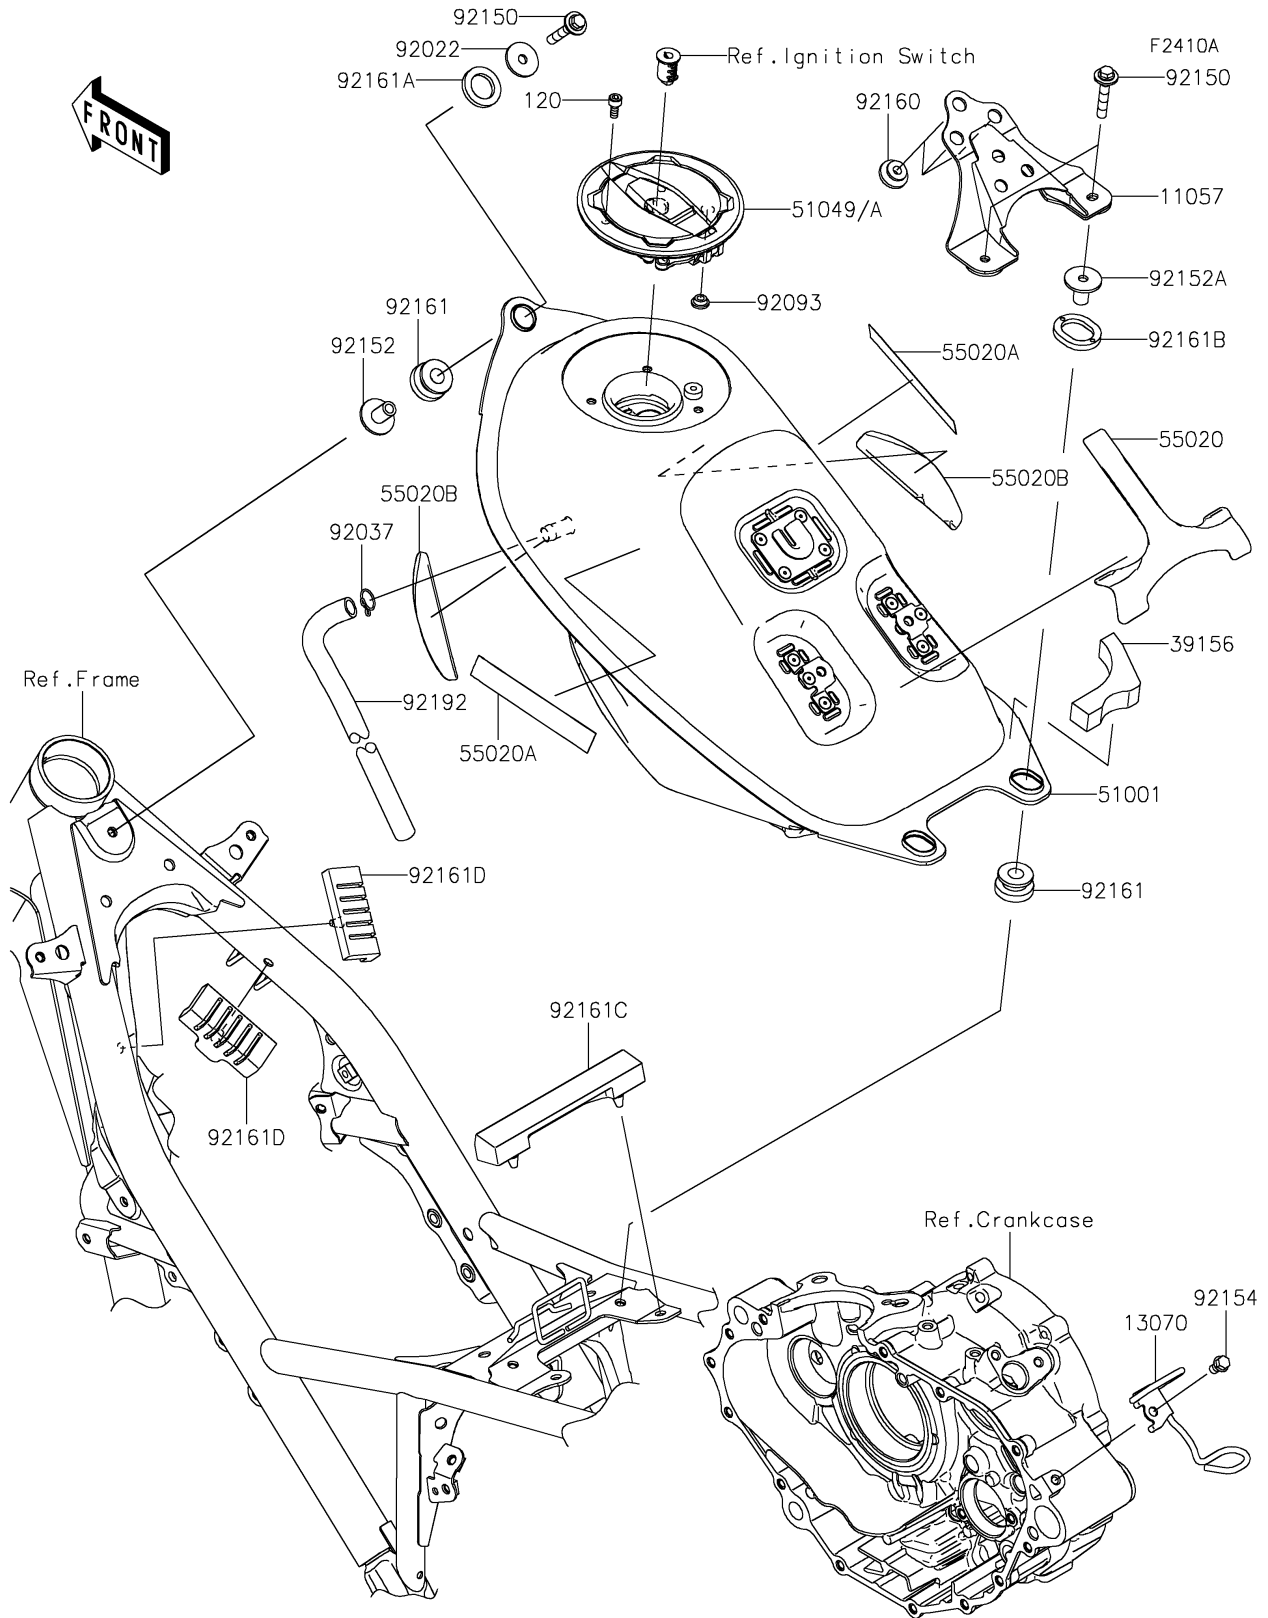

# 2021 KLX® 230R PARTS DIAGRAM

Fuel Tank(CA)

## 2021 KLX® 230R PARTS LIST

### Fuel Tank(CA)

ITEM NAME	PART NUMBER	QUANTITY
BRACKET (Ref # 11057)	11057-4023	1
GUIDE (Ref # 13070)	13070-0909	1
PAD (Ref # 39156)	39156-2463	1
TANK-COMP-FUEL,F.S.BLACK (Ref # 51001)	51001-0902-25Q	1
CAP-TANK (Ref # 51049)	51049-0735	1
GUARD,FUEL TANK,UPP (Ref # 55020)	55020-2303	1
GUARD,FUEL TANK,SIDE L&R (Ref # 55020A)	55020-2304	2
GUARD,FUEL TANK,LWR (Ref # 55020B)	55020-2305	2
WASHER,6.5X24X2 (Ref # 92022)	92022-1690	1
CLAMP,12.5MM (Ref # 92037)	92037-1271	1
SEAL,FUEL TANK CAP (Ref # 92093)	92093-1030	1
BOLT,FLANGED,6X35 (Ref # 92150)	92150-1527	3
COLLAR,6.8X10X16 (Ref # 92152)	92152-2666	1
COLLAR (Ref # 92152A)	92152-2678	2
BOLT,FLANGED,6X10 (Ref # 92154)	92154-0459	1
DAMPER (Ref # 92160)	92160-1613	3
DAMPER,FUEL TANK (Ref # 92161)	92161-1392	3
DAMPER (Ref # 92161A)	92161-2216	1
DAMPER (Ref # 92161B)	92161-2217	2
DAMPER (Ref # 92161C)	92161-2231	1
DAMPER (Ref # 92161D)	92161-2286	2
TUBE,DRAIN (Ref # 92192)	92192-2305	1
BOLT-SOCKET,5X12 (Ref # 120)	120CA0512	4