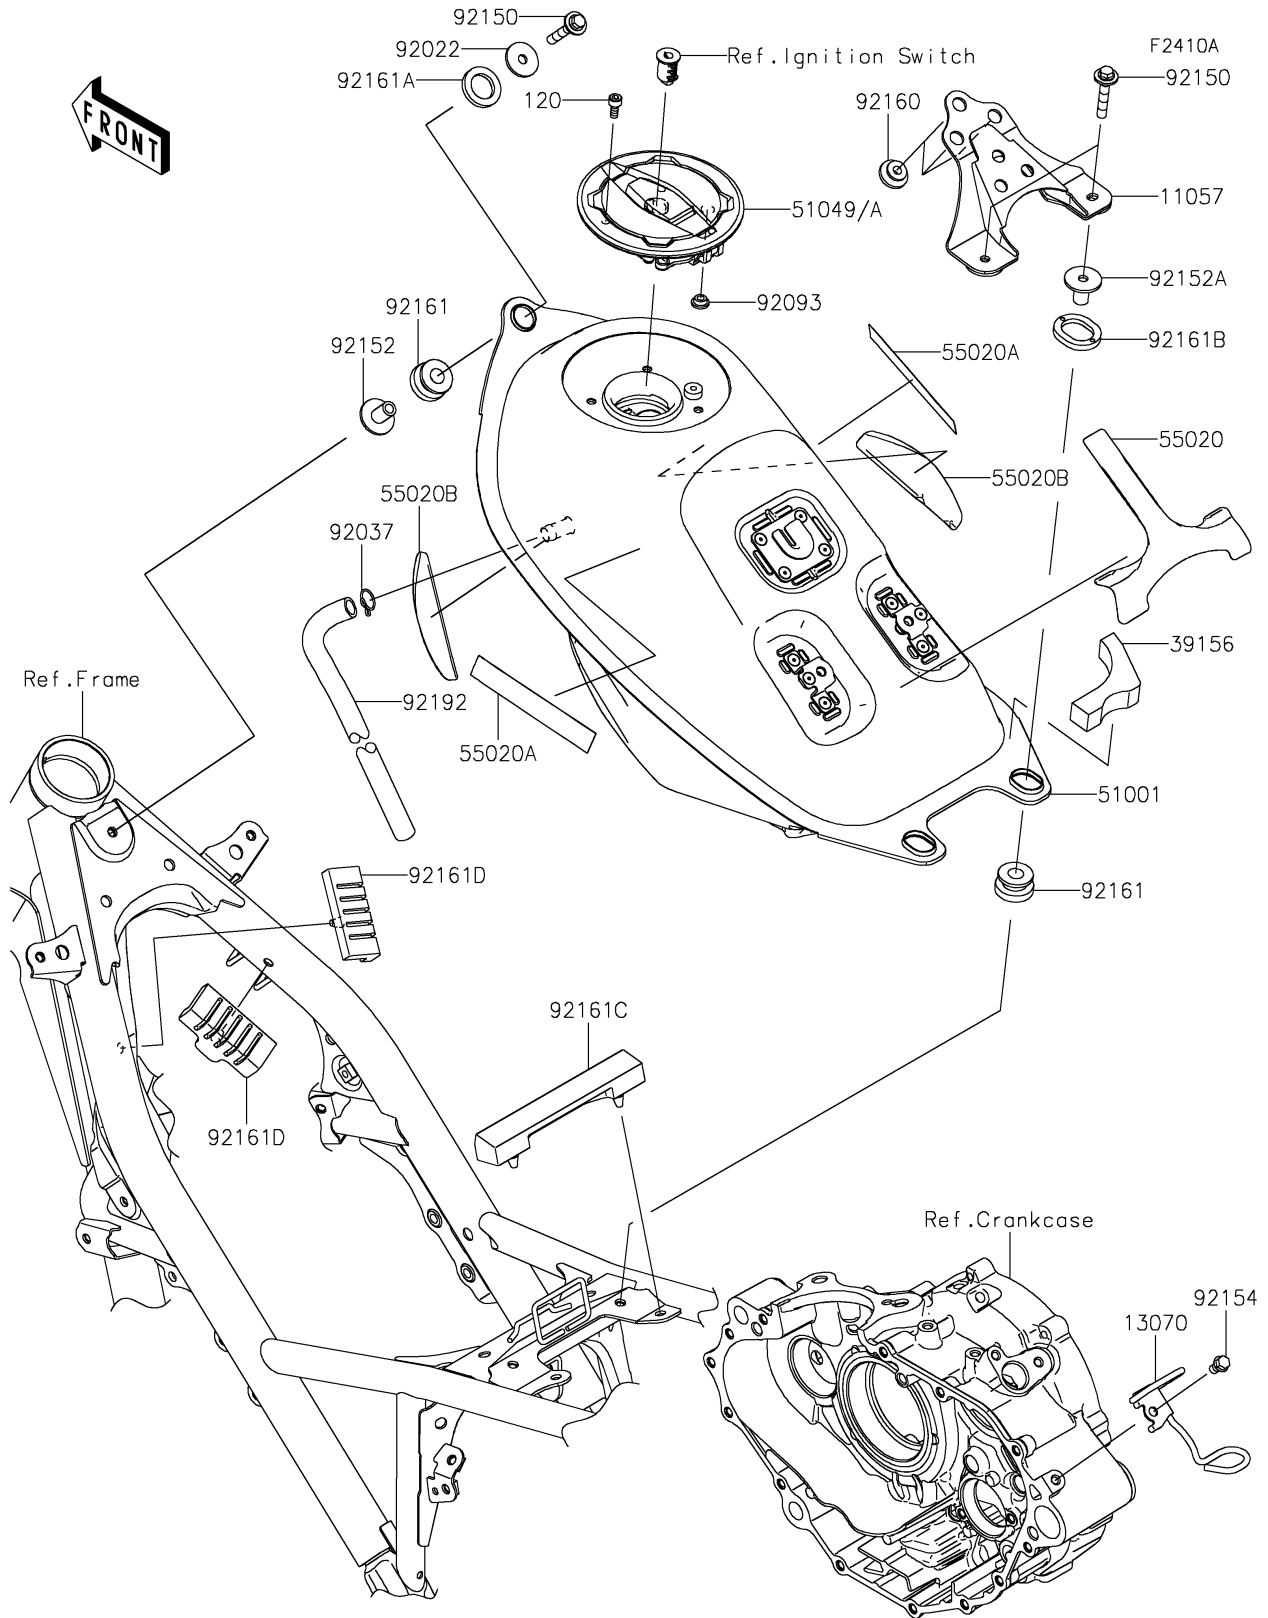

2021 KLX® 230R PARTS DIAGRAM

Fuel Tank(CA)

2021 KLX® 230R PARTS LIST

Fuel Tank(CA)

ITEM NAME	PART NUMBER	QUANTITY
BRACKET (Ref # 11057)	11057-4023	1
GUIDE (Ref # 13070)	13070-0909	1
PAD (Ref # 39156)	39156-2463	1
TANK-COMP-FUEL,F.S.BLACK (Ref # 51001)	51001-0902-25Q	1
CAP-TANK (Ref # 51049)	51049-0735	1
GUARD,FUEL TANK,UPP (Ref # 55020)	55020-2303	1
GUARD,FUEL TANK,SIDE L&R (Ref # 55020A)	55020-2304	2
GUARD,FUEL TANK,LWR (Ref # 55020B)	55020-2305	2
WASHER,6.5X24X2 (Ref # 92022)	92022-1690	1
CLAMP,12.5MM (Ref # 92037)	92037-1271	1
SEAL,FUEL TANK CAP (Ref # 92093)	92093-1030	1
BOLT,FLANGED,6X35 (Ref # 92150)	92150-1527	3
COLLAR,6.8X10X16 (Ref # 92152)	92152-2666	1
COLLAR (Ref # 92152A)	92152-2678	2
BOLT,FLANGED,6X10 (Ref # 92154)	92154-0459	1
DAMPER (Ref # 92160)	92160-1613	3
DAMPER,FUEL TANK (Ref # 92161)	92161-1392	3
DAMPER (Ref # 92161A)	92161-2216	1
DAMPER (Ref # 92161B)	92161-2217	2
DAMPER (Ref # 92161C)	92161-2231	1
DAMPER (Ref # 92161D)	92161-2286	2
TUBE,DRAIN (Ref # 92192)	92192-2305	1
BOLT-SOCKET,5X12 (Ref # 120)	120CA0512	4