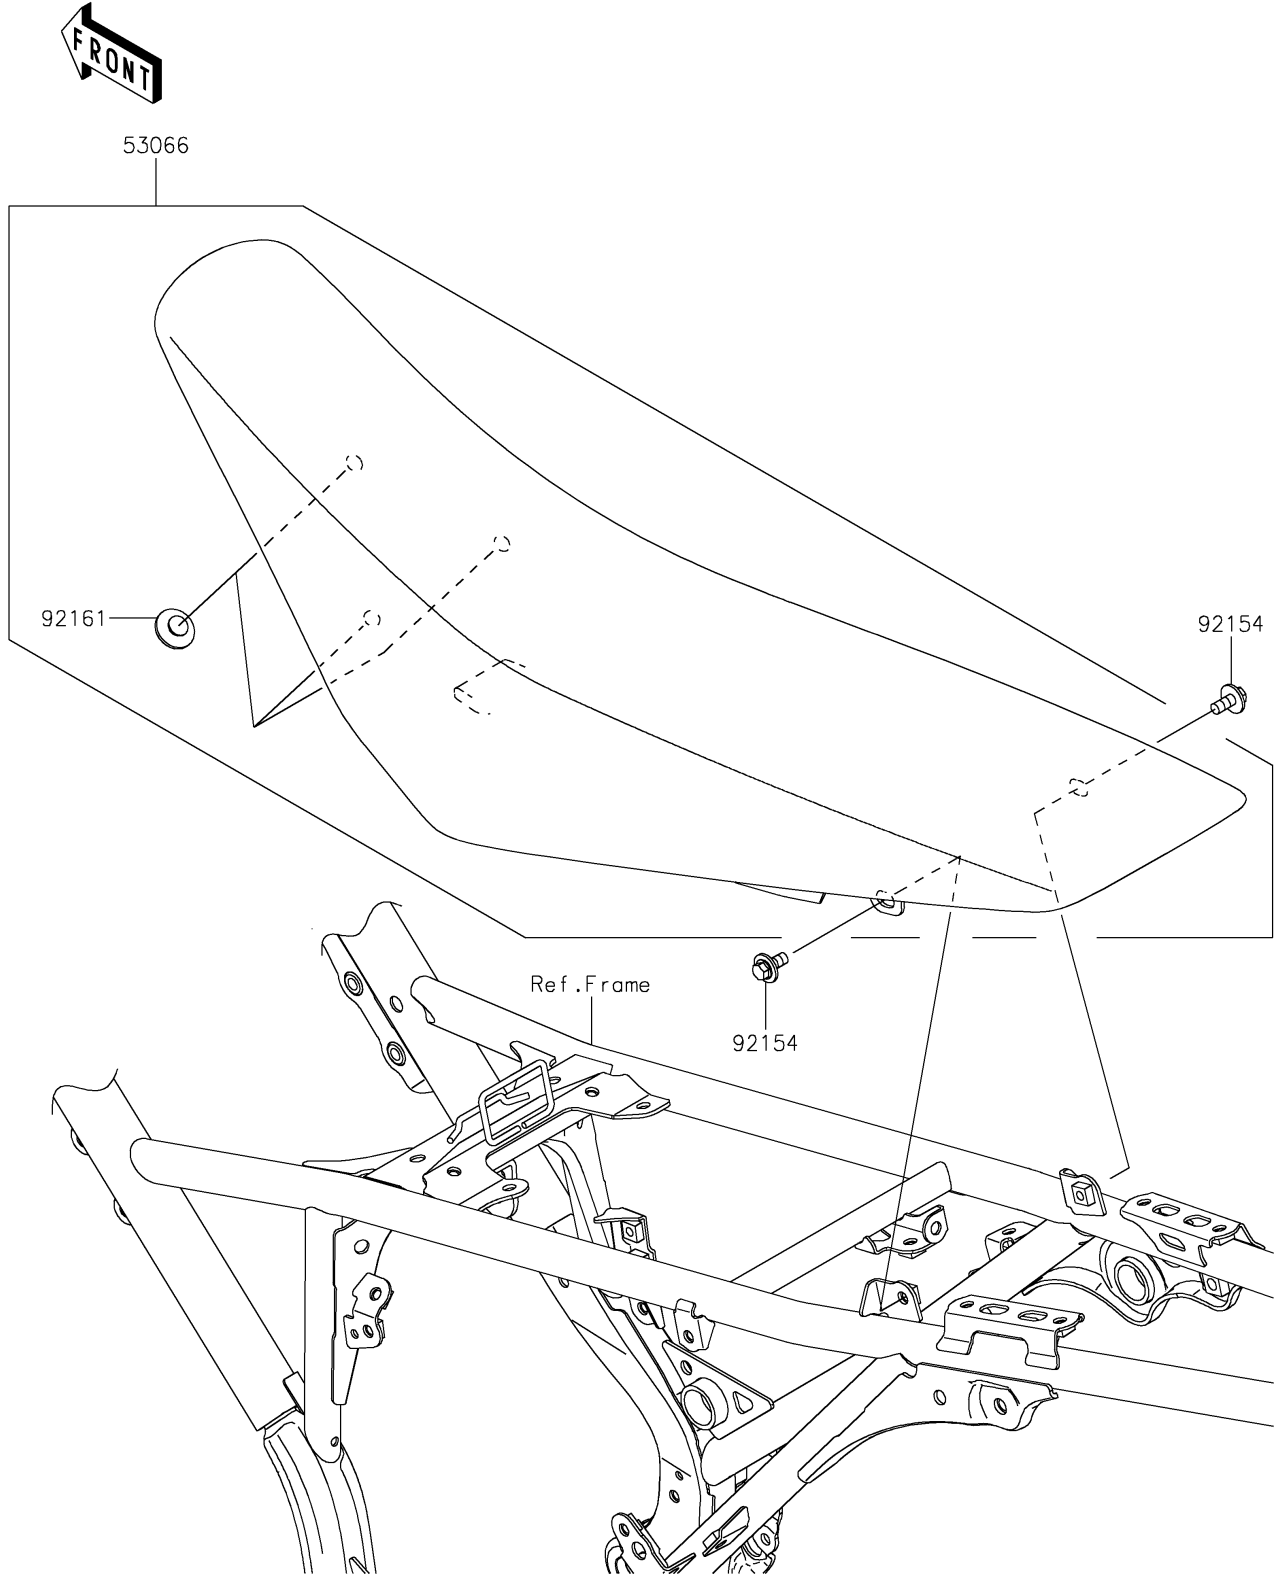

2021 KLX® 230R PARTS DIAGRAM

Seat

F2510

2021 KLX® 230R PARTS LIST

Seat

ITEM NAME	PART NUMBER	QUANTITY
SEAT-ASSY,BLACK (Ref # 53066)	53066-0691-MA	1
BOLT,FLANGED,6X14 (Ref # 92154)	92154-1231	2
DAMPER,8X22X10 (Ref # 92161)	92161-1685	3