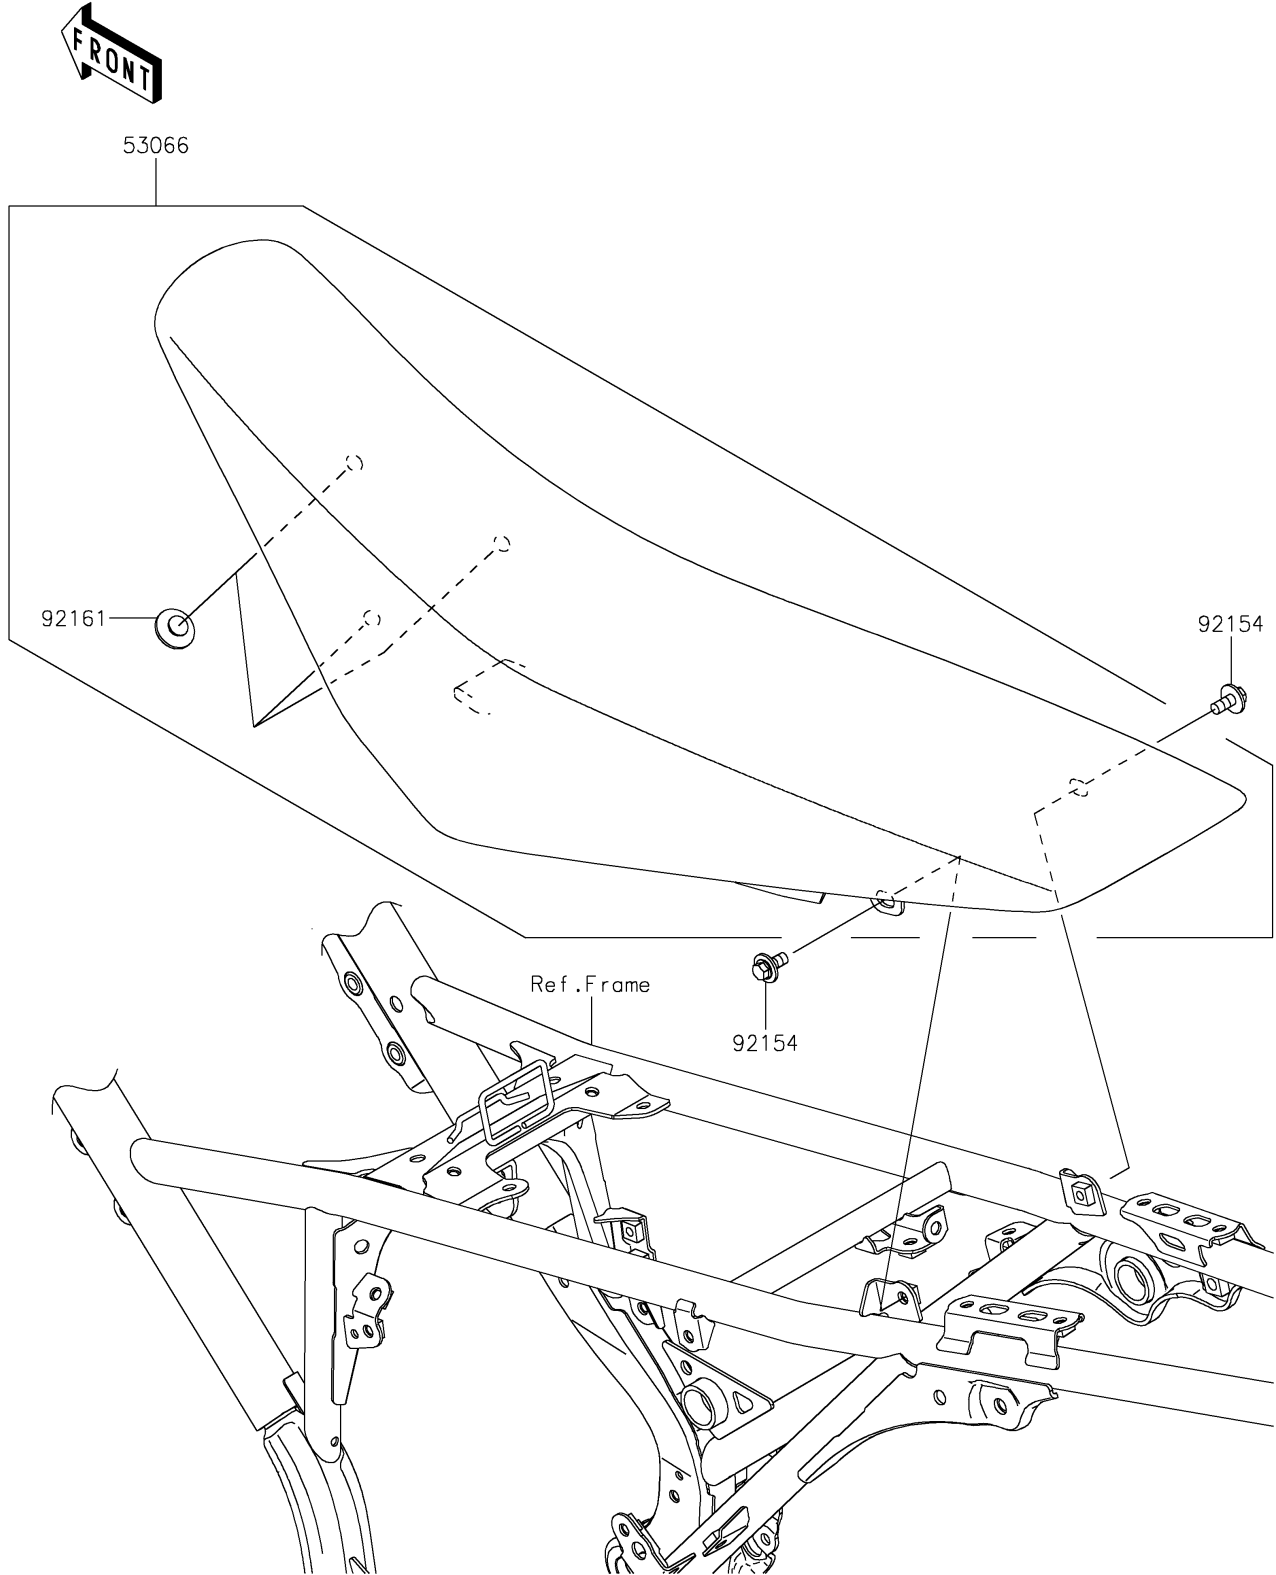

2021 KLX® 230R PARTS DIAGRAM

Seat

F2510

2021 KLX® 230R PARTS LIST

Seat

ITEM NAME	PART NUMBER	QUANTITY
SEAT-ASSY,BLACK (Ref # 53066)	53066-0691-MA	1
BOLT,FLANGED,6X14 (Ref # 92154)	92154-1231	2
DAMPER,8X22X10 (Ref # 92161)	92161-1685	3