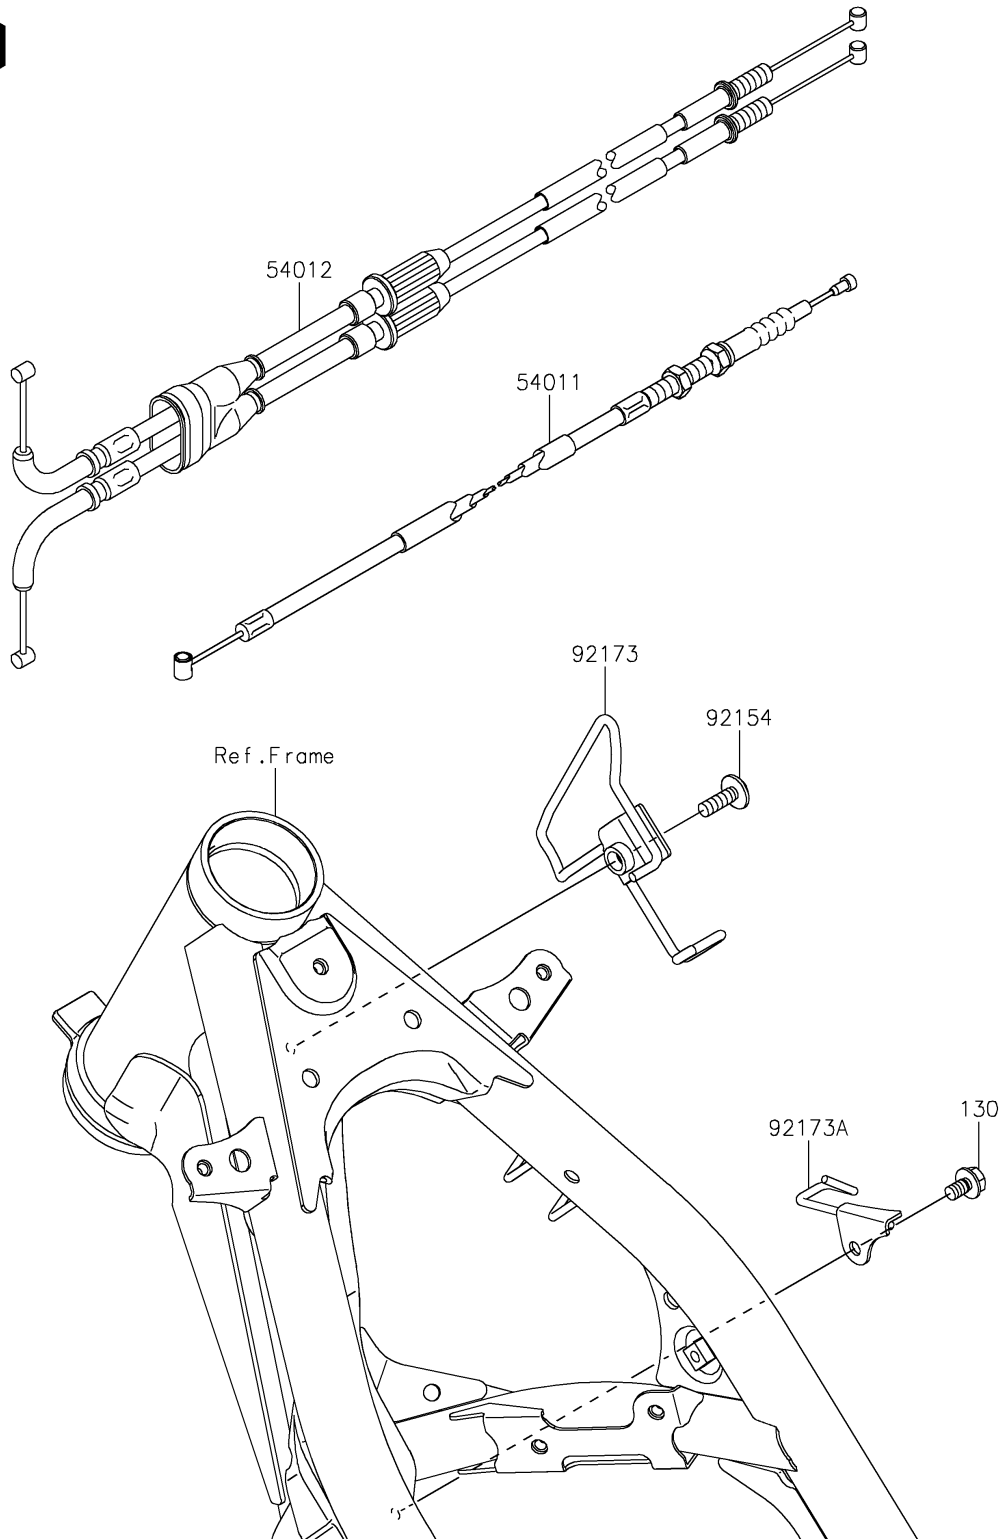

2021 KLX® 230R PARTS DIAGRAM

Cables

F2540

2021 KLX® 230R PARTS LIST

Cables

| ITEM NAME | PART NUMBER | QUANTITY |
|-----------------------------------|-------------|----------|
| CABLE-CLUTCH (Ref # 54011) | 54011-0639 | 1 |
| CABLE-THROTTLE (Ref # 54012) | 54012-0677 | 1 |
| BOLT,SOCKET,6X18 (Ref # 92154) | 92154-1291 | 1 |
| CLAMP (Ref # 92173) | 92173-2046 | 1 |
| CLAMP,CLUTCH CABLE (Ref # 92173A) | 92173-2049 | 1 |
| BOLT-FLANGED,6X10 (Ref # 130) | 130BA0610 | 1 |