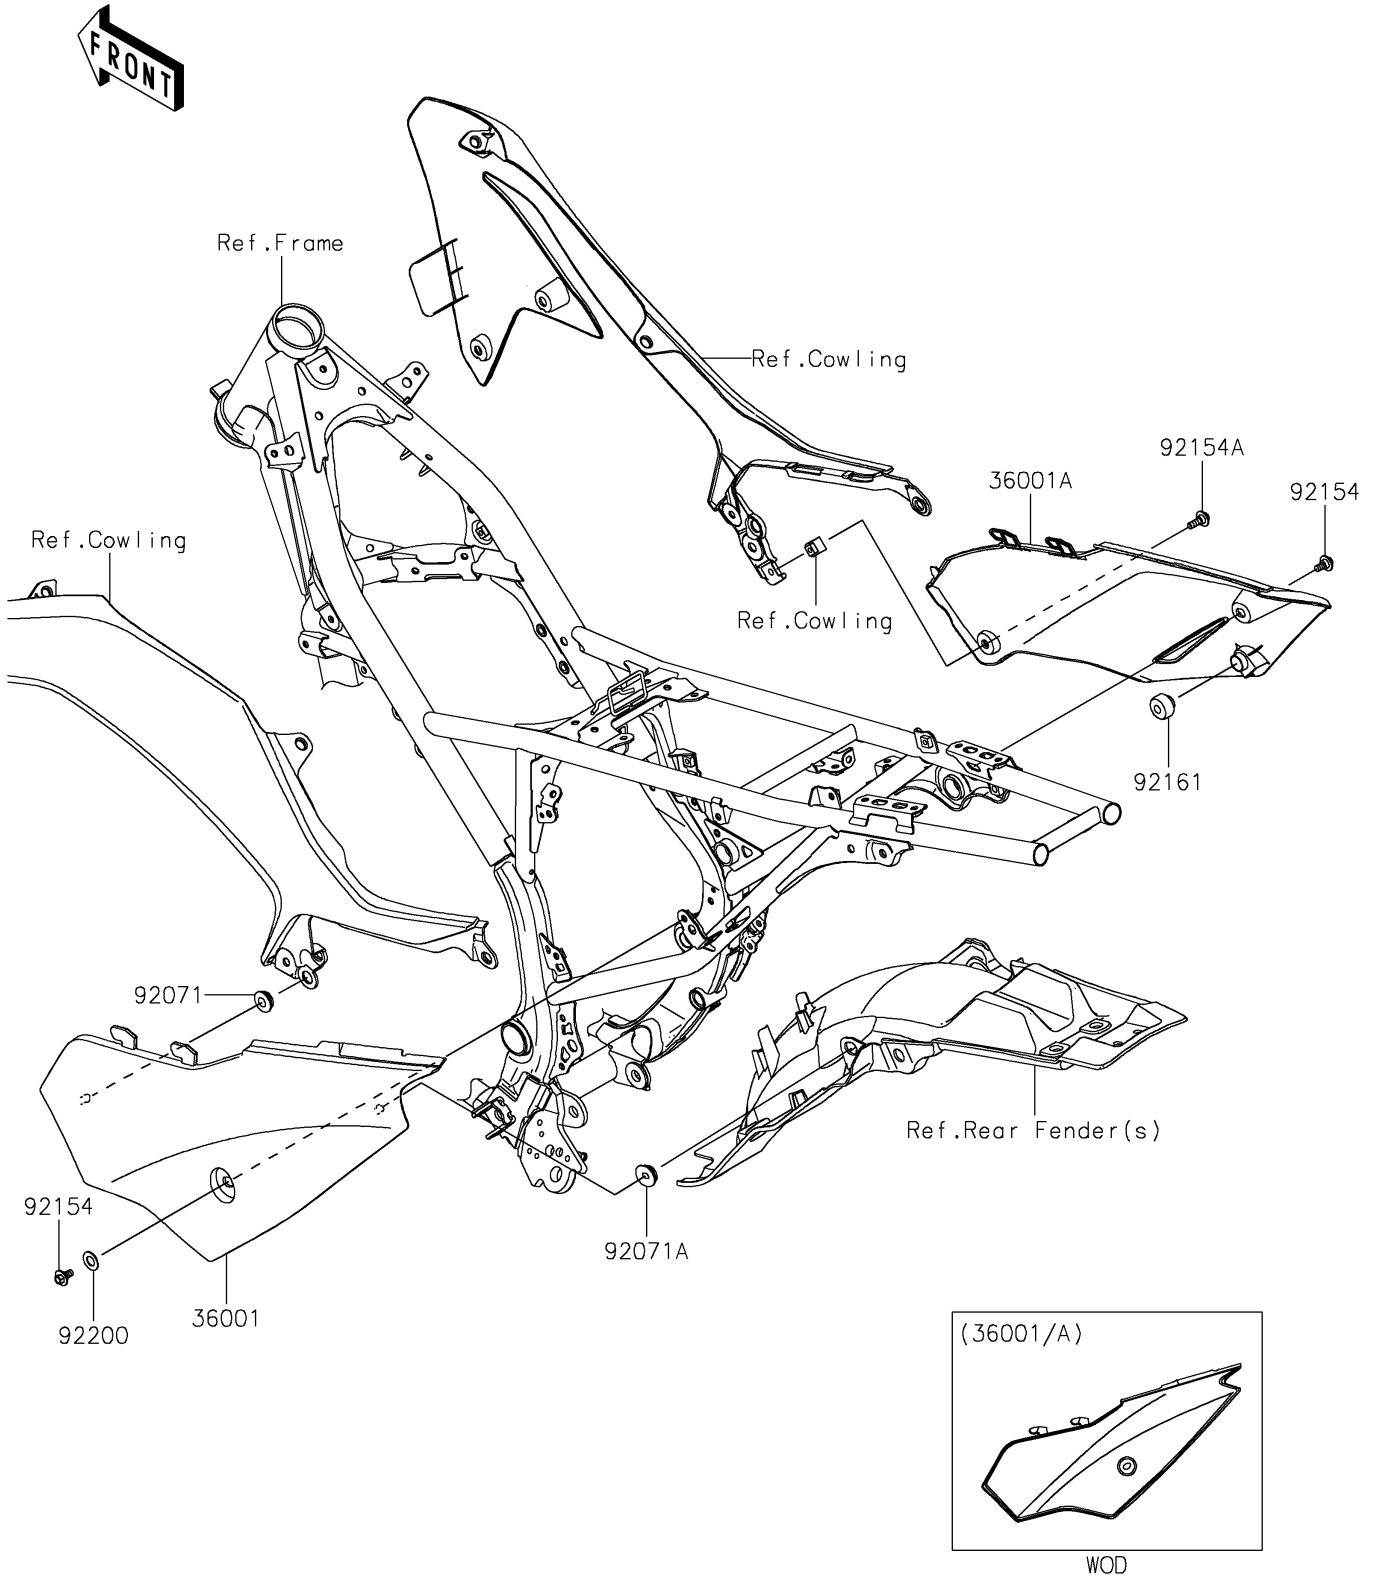

2021 KLX® 230R PARTS DIAGRAM

Side Covers

F2611

2021 KLX®230R PARTS LIST

Side Covers

ITEM NAME	PART NUMBER	QUANTITY
-----------	-------------	----------