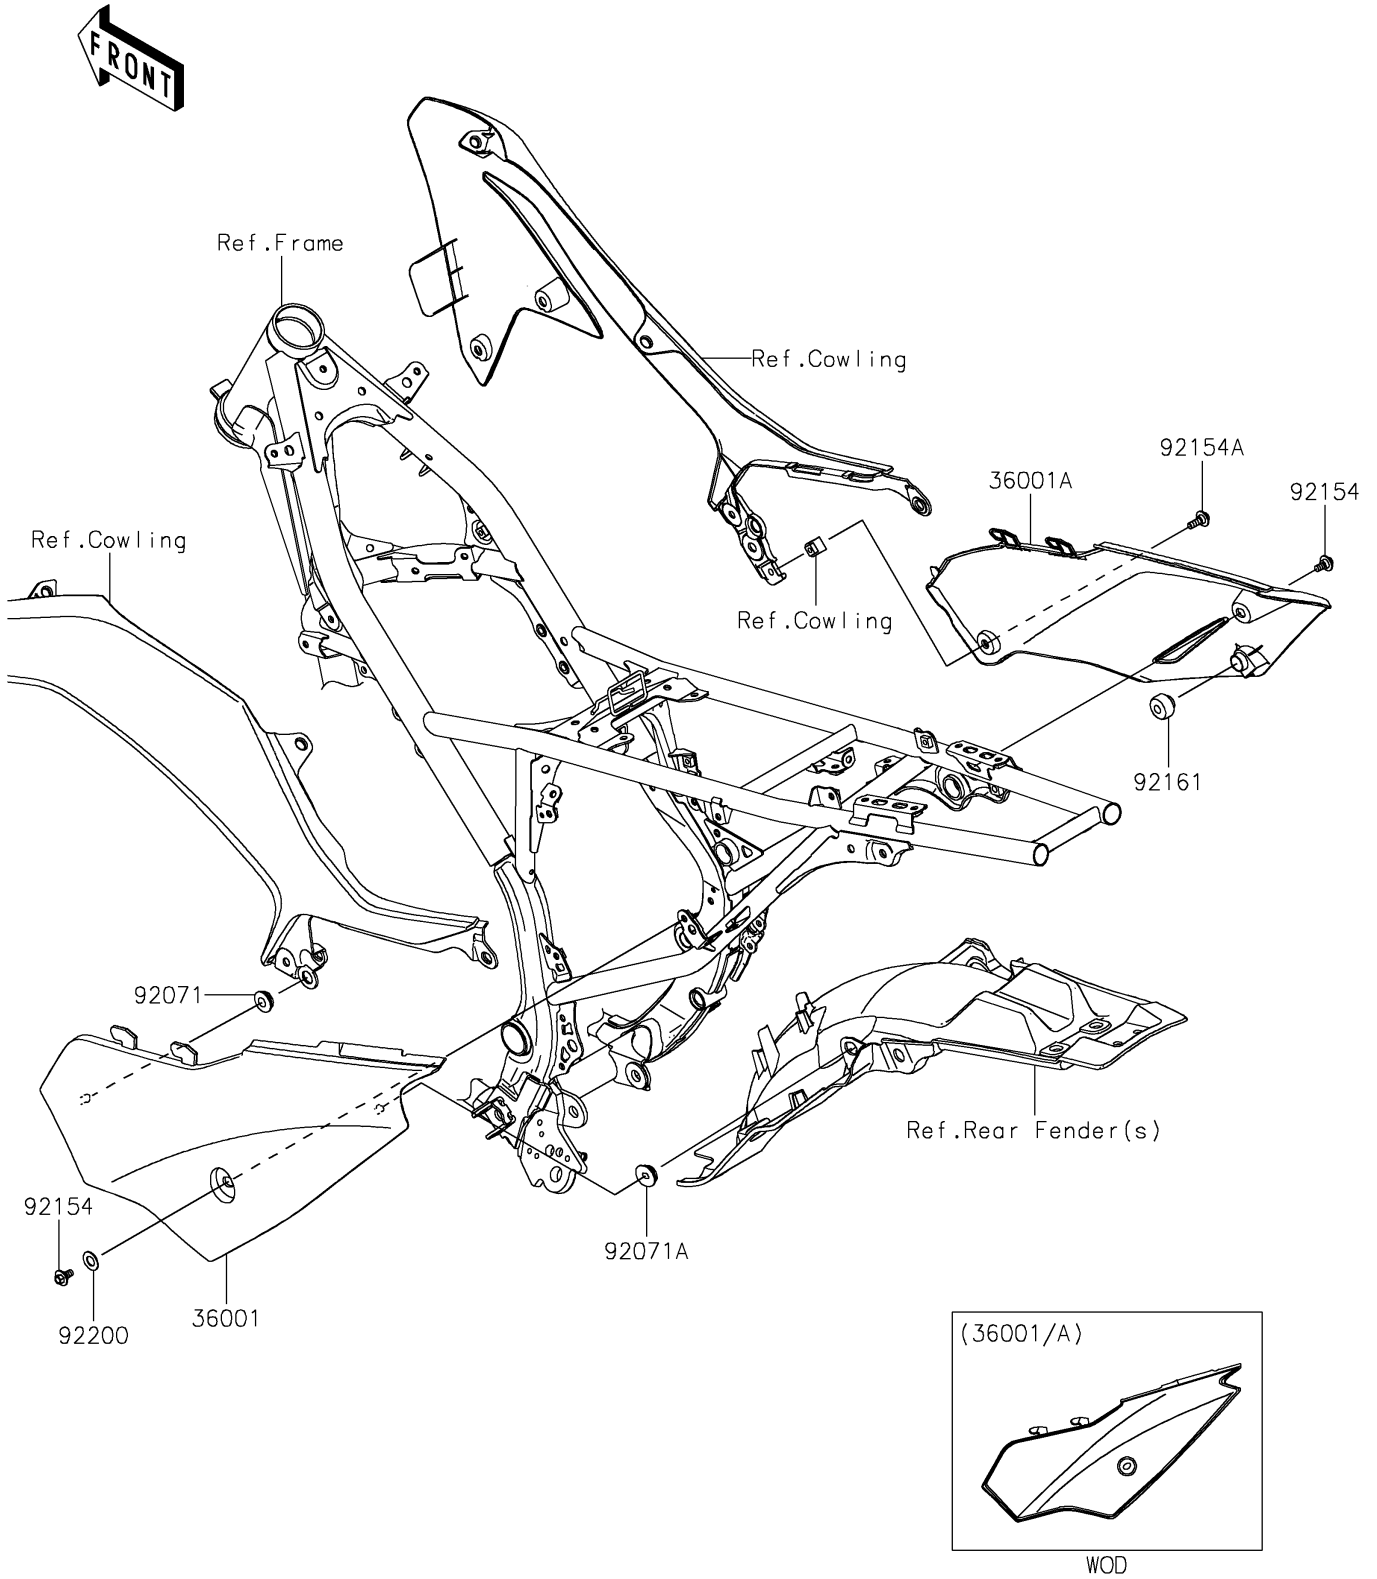

2022 KLX® 230R PARTS DIAGRAM

Side Covers

F2611

2022 KLX®230R PARTS LIST

Side Covers

ITEM NAME	PART NUMBER	QUANTITY
-----------	-------------	----------