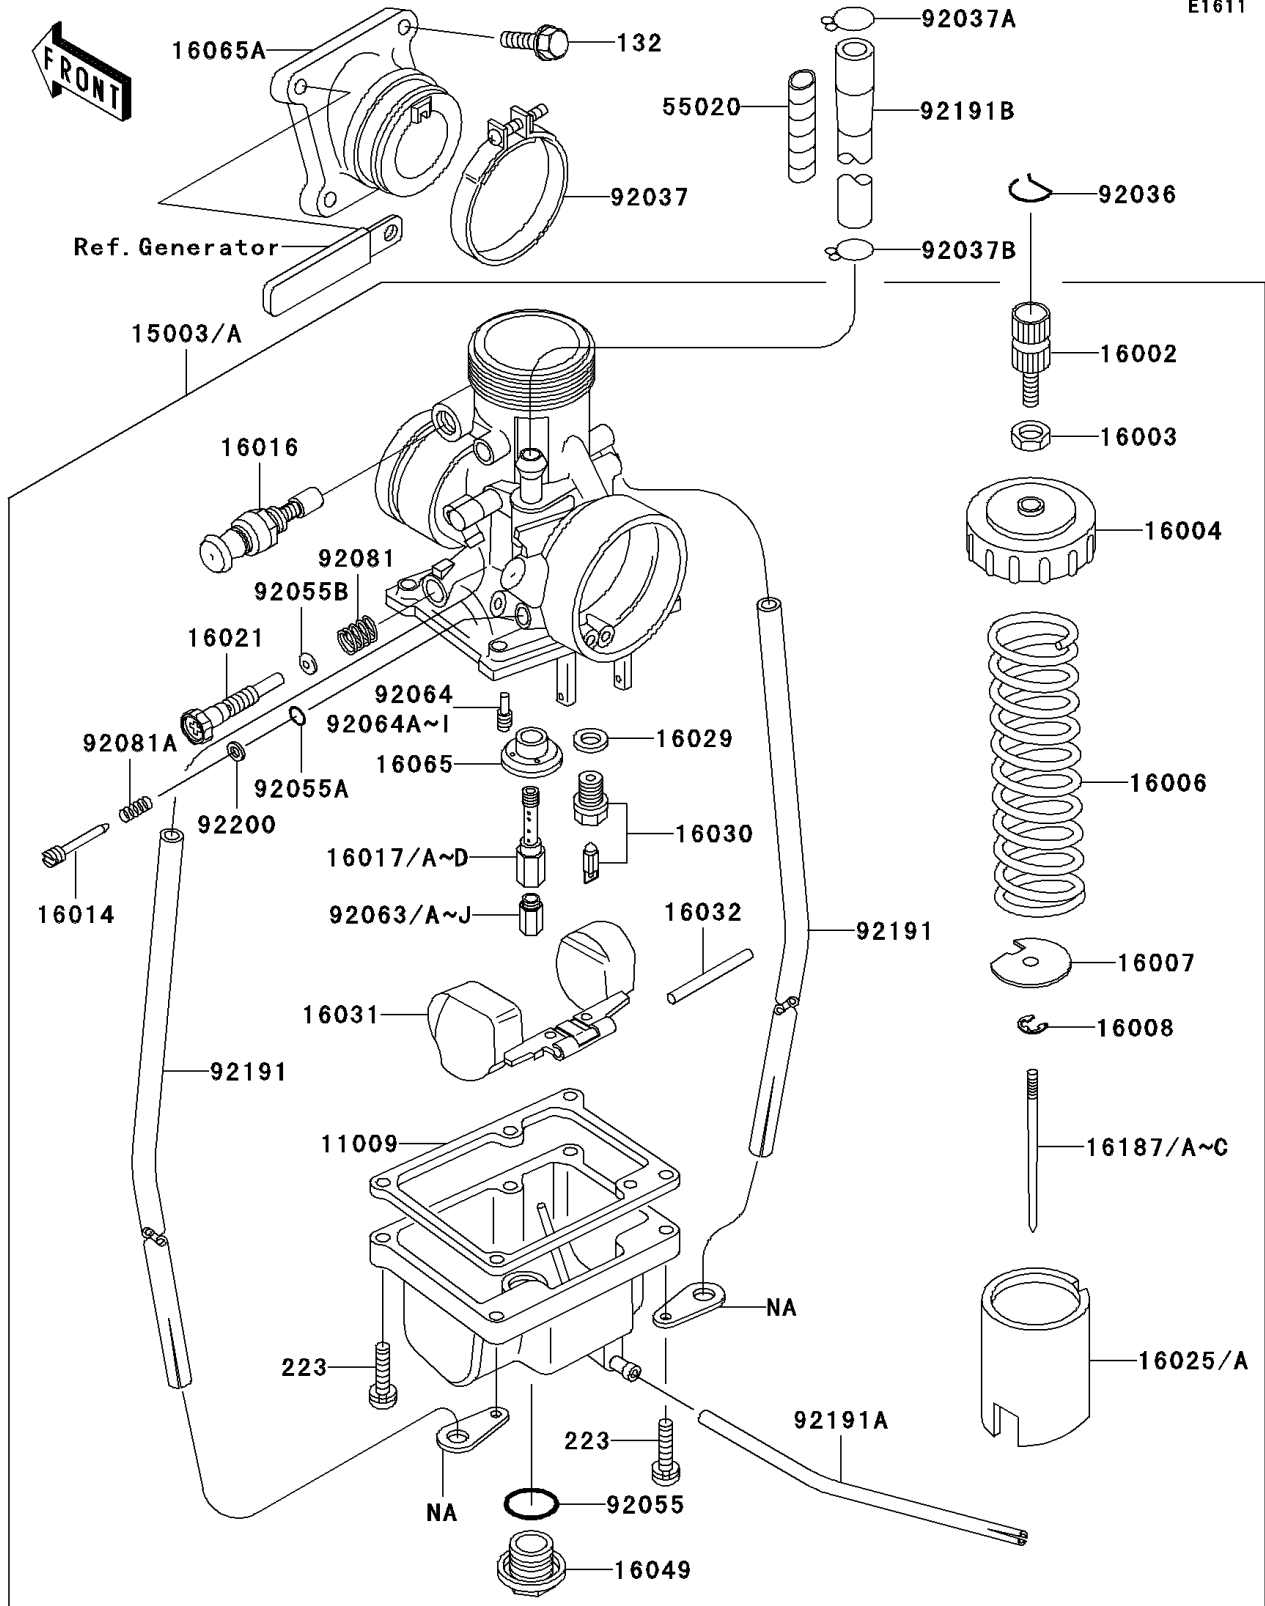

2003 KX65 PARTS DIAGRAM

Carburetor

E1611