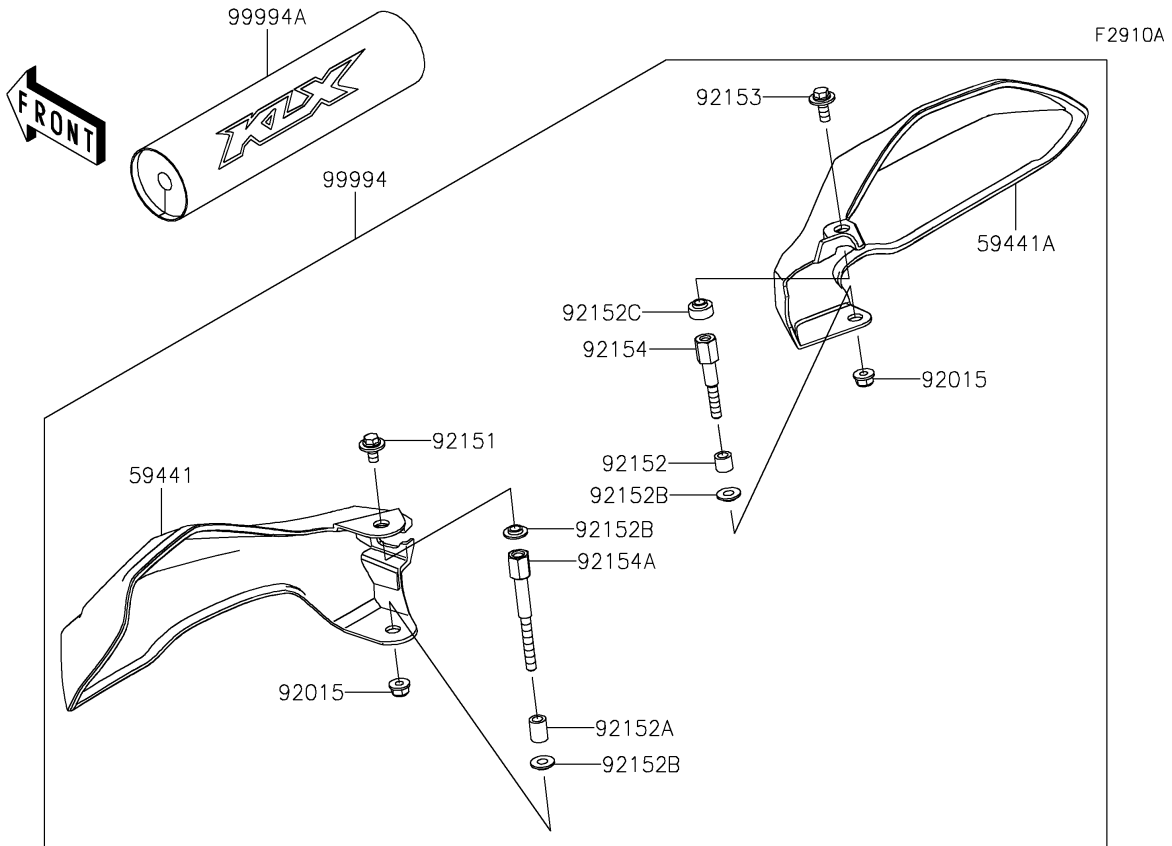

2021 KLX® 230R PARTS DIAGRAM

Accessory(Handle)

2021 KLX® 230R PARTS LIST

Accessory(Handle)

| ITEM NAME | PART NUMBER | QUANTITY |
|---|----------------|----------|
| HOLDER-HANDLE,UPP,P.SILVER (Ref # 46012) | 46012-0359-458 | 2 |
| HOLDER-HANDLE,LWR,P.SILVER (Ref # 46012A) | 46012-0360-458 | 2 |
| COVER-HANDLE,LH,EBONY (Ref # 59441) | 59441-0045-6C | 1 |
| COVER-HANDLE,RH,EBONY (Ref # 59441A) | 59441-0046-6C | 1 |
| NUT,LOCK,FLANGED,6MM (Ref # 92015) | 92015-1603 | 2 |
| BOLT,6X12 (Ref # 92151) | 92151-1985 | 1 |
| COLLAR,6.5X10.5X9.3 (Ref # 92152) | 92152-1992 | 1 |
| COLLAR,6.5X10.5X14 (Ref # 92152A) | 92152-2302 | 1 |
| COLLAR,6.5X15X3.4 (Ref # 92152B) | 92152-2314 | 3 |
| COLLAR (Ref # 92152C) | 92152-2592 | 1 |
| BOLT,FLANGED,6X16 (Ref # 92153) | 92153-1059 | 1 |
| BOLT (Ref # 92154) | 92154-1670 | 1 |
| BOLT (Ref # 92154A) | 92154-2359 | 1 |
| HAND GUARD,EBONY (Ref # 99994) | 99994-1248-6C | 1 |
| HANDLE-BAR PAD (Ref # 99994A) | 99994-1274 | 1 |
| FAT TYPE HANDLE BAR,P.SILVER (Ref # 99994B) | 99994-1508-458 | 1 |