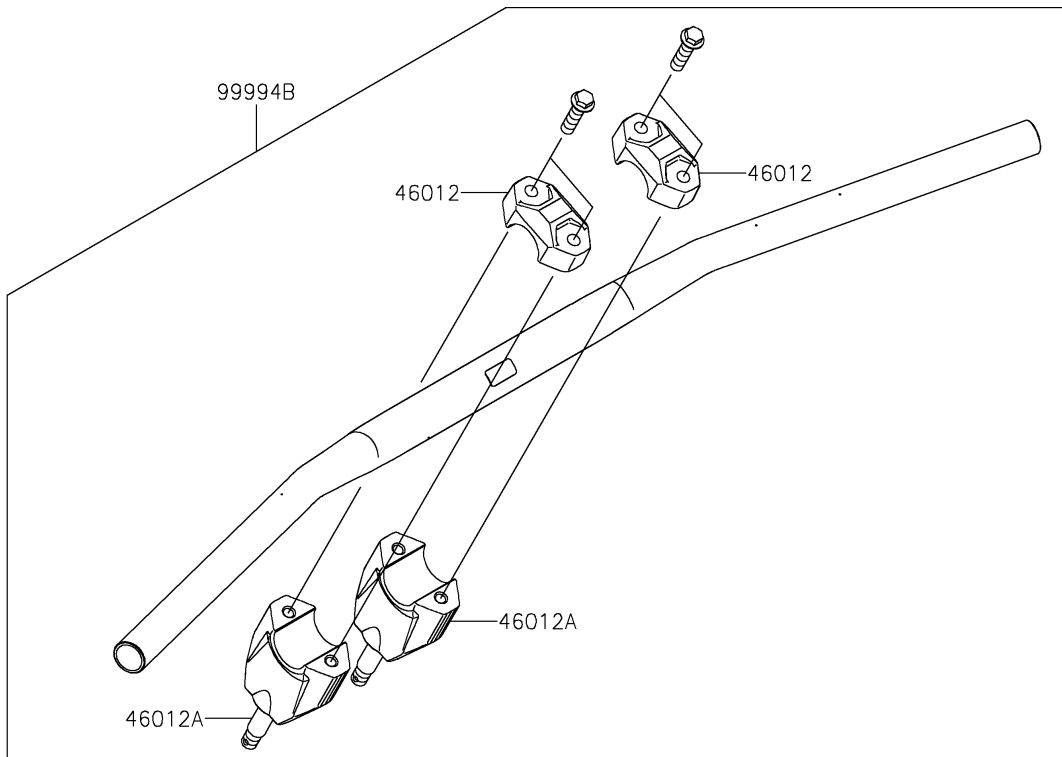

2021 KLX® 230R PARTS DIAGRAM

Accessory(Handle)

2021 KLX® 230R PARTS LIST

Accessory(Handle)

| ITEM NAME | PART NUMBER | QUANTITY |
|---|----------------|----------|
| HOLDER-HANDLE,UPP,P.SILVER (Ref # 46012) | 46012-0359-458 | 2 |
| HOLDER-HANDLE,LWR,P.SILVER (Ref # 46012A) | 46012-0360-458 | 2 |
| COVER-HANDLE,LH,EBONY (Ref # 59441) | 59441-0045-6C | 1 |
| COVER-HANDLE,RH,EBONY (Ref # 59441A) | 59441-0046-6C | 1 |
| NUT,LOCK,FLANGED,6MM (Ref # 92015) | 92015-1603 | 2 |
| BOLT,6X12 (Ref # 92151) | 92151-1985 | 1 |
| COLLAR,6.5X10.5X9.3 (Ref # 92152) | 92152-1992 | 1 |
| COLLAR,6.5X10.5X14 (Ref # 92152A) | 92152-2302 | 1 |
| COLLAR,6.5X15X3.4 (Ref # 92152B) | 92152-2314 | 3 |
| COLLAR (Ref # 92152C) | 92152-2592 | 1 |
| BOLT,FLANGED,6X16 (Ref # 92153) | 92153-1059 | 1 |
| BOLT (Ref # 92154) | 92154-1670 | 1 |
| BOLT (Ref # 92154A) | 92154-2359 | 1 |
| HAND GUARD,EBONY (Ref # 99994) | 99994-1248-6C | 1 |
| HANDLE-BAR PAD (Ref # 99994A) | 99994-1274 | 1 |
| FAT TYPE HANDLE BAR,P.SILVER (Ref # 99994B) | 99994-1508-458 | 1 |