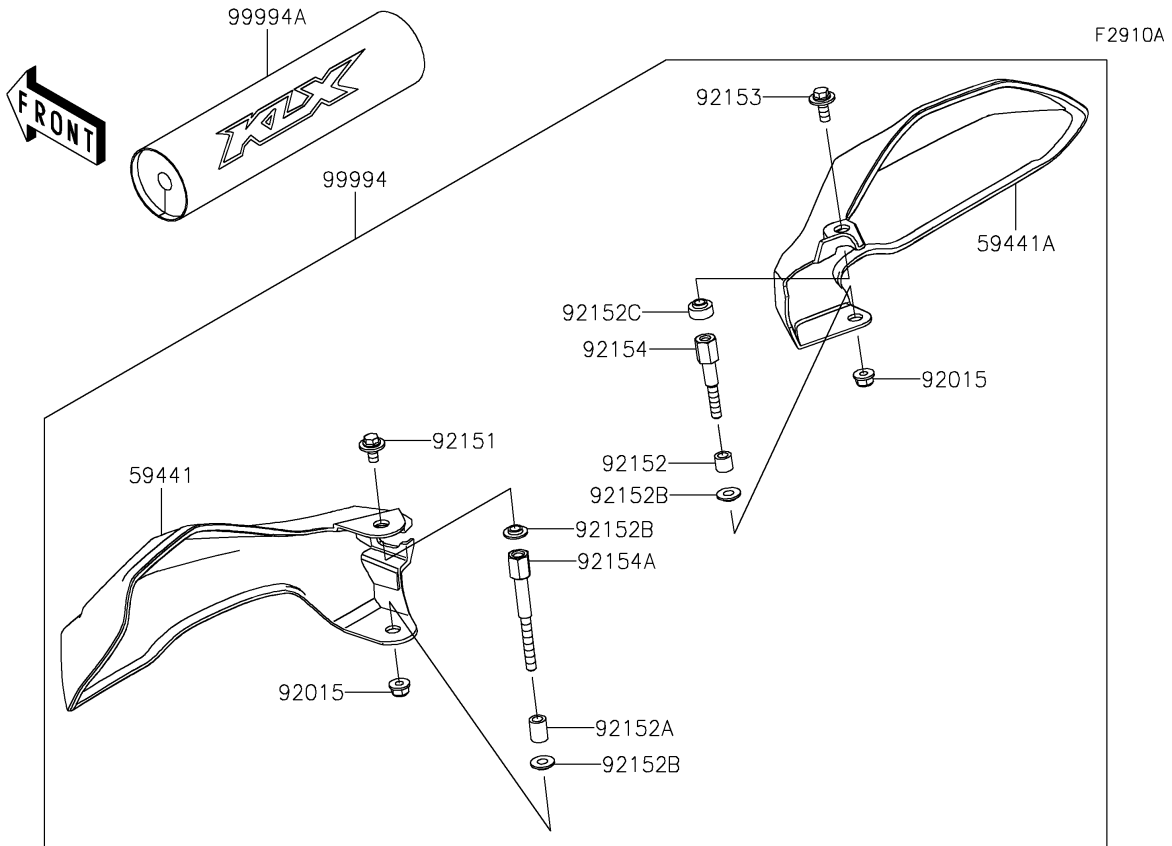

# 2021 KLX® 230R PARTS DIAGRAM

Accessory(Handle)

## 2021 KLX® 230R PARTS LIST

### Accessory(Handle)

ITEM NAME	PART NUMBER	QUANTITY
HOLDER-HANDLE,UPP,P.SILVER (Ref # 46012)	46012-0359-458	2
HOLDER-HANDLE,LWR,P.SILVER (Ref # 46012A)	46012-0360-458	2
COVER-HANDLE,LH,EBONY (Ref # 59441)	59441-0045-6C	1
COVER-HANDLE,RH,EBONY (Ref # 59441A)	59441-0046-6C	1
NUT,LOCK,FLANGED,6MM (Ref # 92015)	92015-1603	2
BOLT,6X12 (Ref # 92151)	92151-1985	1
COLLAR,6.5X10.5X9.3 (Ref # 92152)	92152-1992	1
COLLAR,6.5X10.5X14 (Ref # 92152A)	92152-2302	1
COLLAR,6.5X15X3.4 (Ref # 92152B)	92152-2314	3
COLLAR (Ref # 92152C)	92152-2592	1
BOLT,FLANGED,6X16 (Ref # 92153)	92153-1059	1
BOLT (Ref # 92154)	92154-1670	1
BOLT (Ref # 92154A)	92154-2359	1
HAND GUARD,EBONY (Ref # 99994)	99994-1248-6C	1
HANDLE-BAR PAD (Ref # 99994A)	99994-1274	1
FAT TYPE HANDLE BAR,P.SILVER (Ref # 99994B)	99994-1508-458	1