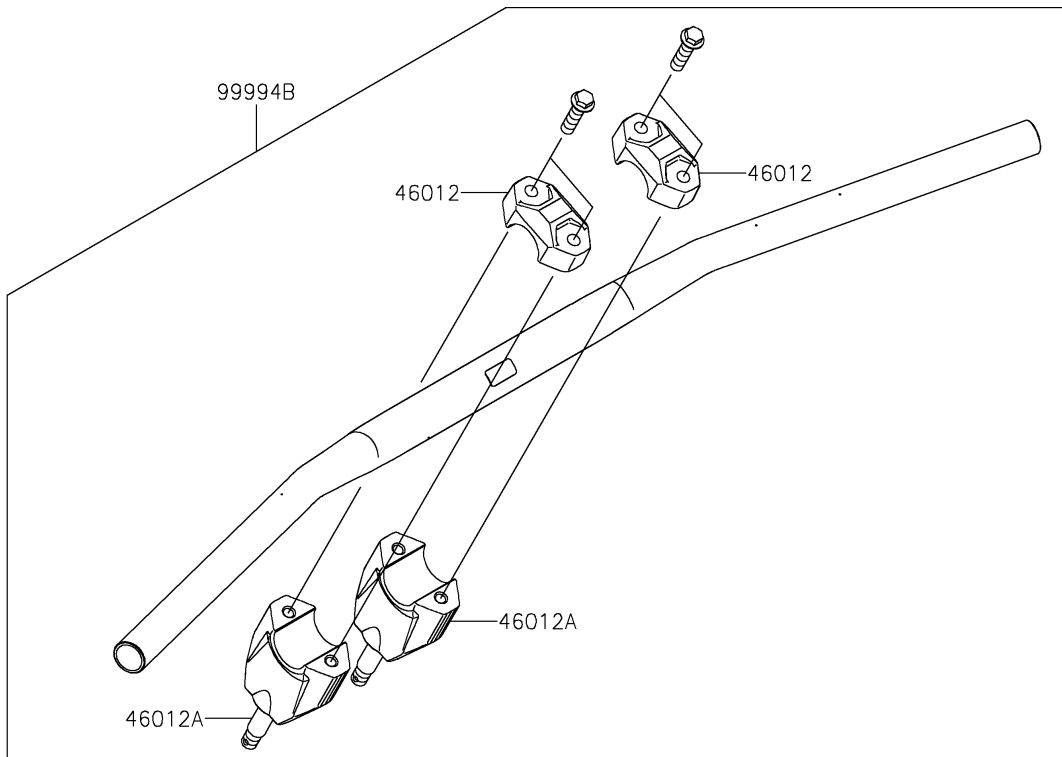

# 2021 KLX® 230R PARTS DIAGRAM

Accessory(Handle)

## 2021 KLX® 230R PARTS LIST

### Accessory(Handle)

ITEM NAME	PART NUMBER	QUANTITY
HOLDER-HANDLE,UPP,P.SILVER (Ref # 46012)	46012-0359-458	2
HOLDER-HANDLE,LWR,P.SILVER (Ref # 46012A)	46012-0360-458	2
COVER-HANDLE,LH,EBONY (Ref # 59441)	59441-0045-6C	1
COVER-HANDLE,RH,EBONY (Ref # 59441A)	59441-0046-6C	1
NUT,LOCK,FLANGED,6MM (Ref # 92015)	92015-1603	2
BOLT,6X12 (Ref # 92151)	92151-1985	1
COLLAR,6.5X10.5X9.3 (Ref # 92152)	92152-1992	1
COLLAR,6.5X10.5X14 (Ref # 92152A)	92152-2302	1
COLLAR,6.5X15X3.4 (Ref # 92152B)	92152-2314	3
COLLAR (Ref # 92152C)	92152-2592	1
BOLT,FLANGED,6X16 (Ref # 92153)	92153-1059	1
BOLT (Ref # 92154)	92154-1670	1
BOLT (Ref # 92154A)	92154-2359	1
HAND GUARD,EBONY (Ref # 99994)	99994-1248-6C	1
HANDLE-BAR PAD (Ref # 99994A)	99994-1274	1
FAT TYPE HANDLE BAR,P.SILVER (Ref # 99994B)	99994-1508-458	1