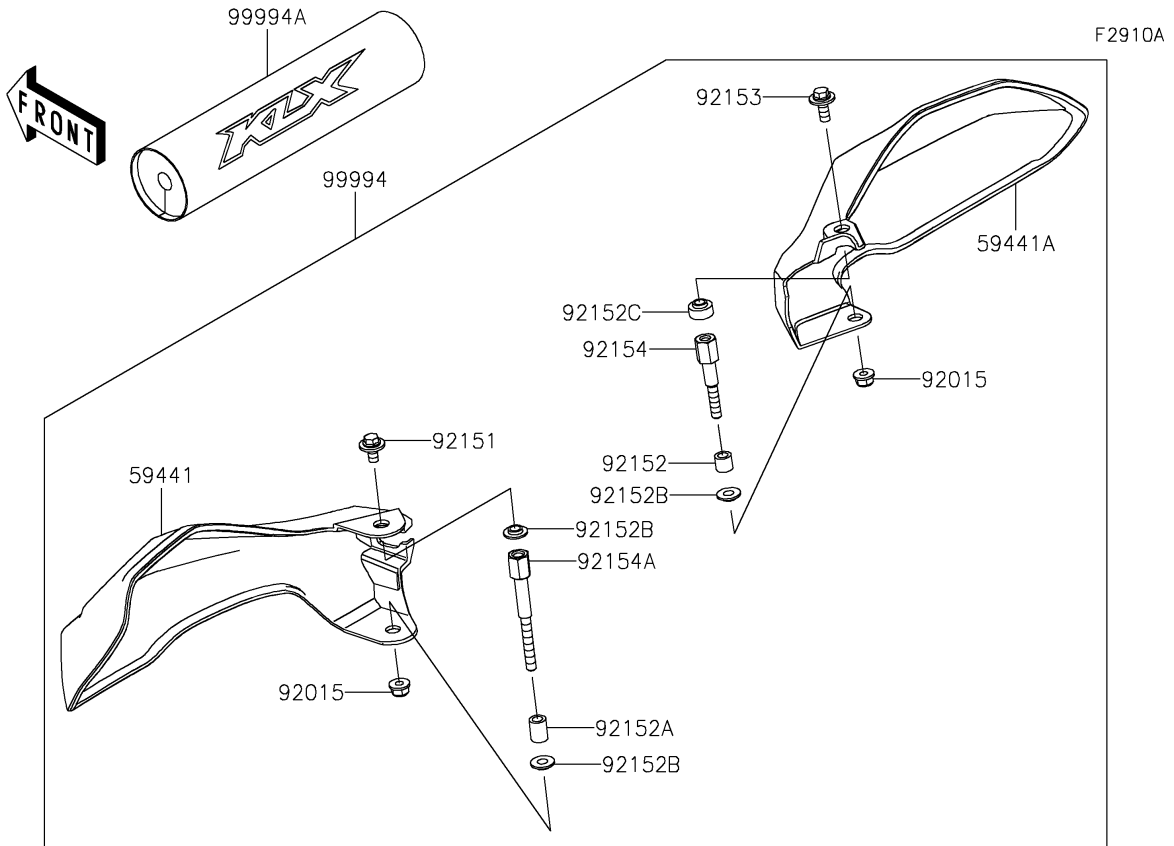

2022 KLX® 230R PARTS DIAGRAM

Accessory(Handle)

2022 KLX® 230R PARTS LIST

Accessory(Handle)

ITEM NAME	PART NUMBER	QUANTITY
HOLDER-HANDLE,UPP,P.SILVER (Ref # 46012)	46012-0359-458	2
HOLDER-HANDLE,LWR,P.SILVER (Ref # 46012A)	46012-0360-458	2
COVER-HANDLE,LH,EBONY (Ref # 59441)	59441-0045-6C	1
COVER-HANDLE,RH,EBONY (Ref # 59441A)	59441-0046-6C	1
NUT,LOCK,FLANGED,6MM (Ref # 92015)	92015-1603	2
BOLT,6X12 (Ref # 92151)	92151-1985	1
COLLAR,6.5X10.5X9.3 (Ref # 92152)	92152-1992	1
COLLAR,6.5X10.5X14 (Ref # 92152A)	92152-2302	1
COLLAR,6.5X15X3.4 (Ref # 92152B)	92152-2314	3
COLLAR (Ref # 92152C)	92152-2592	1
BOLT,FLANGED,6X16 (Ref # 92153)	92153-1059	1
BOLT (Ref # 92154)	92154-1670	1
BOLT (Ref # 92154A)	92154-2359	1
HAND GUARD,EBONY (Ref # 99994)	99994-1248-6C	1
HANDLE-BAR PAD (Ref # 99994A)	99994-1274	1
FAT TYPE HANDLE BAR,P.SILVER (Ref # 99994B)	99994-1508-458	1