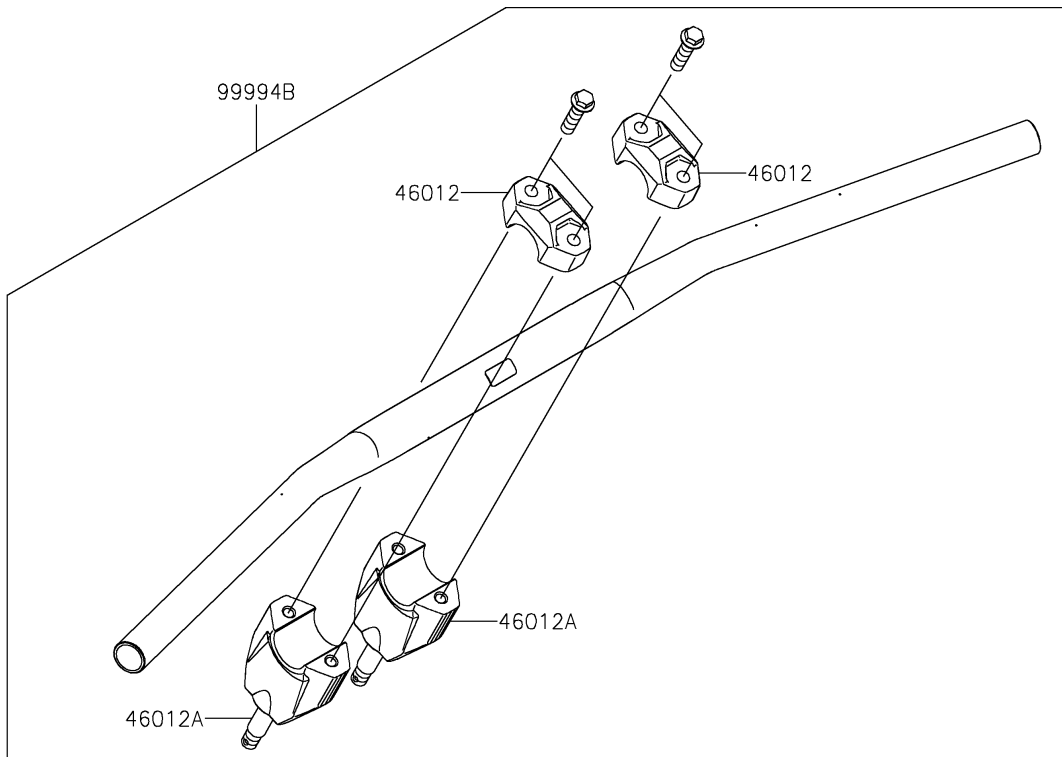

2022 KLX® 230R PARTS DIAGRAM

Accessory(Handle)

2022 KLX® 230R PARTS LIST

Accessory(Handle)

ITEM NAME	PART NUMBER	QUANTITY
HOLDER-HANDLE,UPP,P.SILVER (Ref # 46012)	46012-0359-458	2
HOLDER-HANDLE,LWR,P.SILVER (Ref # 46012A)	46012-0360-458	2
COVER-HANDLE,LH,EBONY (Ref # 59441)	59441-0045-6C	1
COVER-HANDLE,RH,EBONY (Ref # 59441A)	59441-0046-6C	1
NUT,LOCK,FLANGED,6MM (Ref # 92015)	92015-1603	2
BOLT,6X12 (Ref # 92151)	92151-1985	1
COLLAR,6.5X10.5X9.3 (Ref # 92152)	92152-1992	1
COLLAR,6.5X10.5X14 (Ref # 92152A)	92152-2302	1
COLLAR,6.5X15X3.4 (Ref # 92152B)	92152-2314	3
COLLAR (Ref # 92152C)	92152-2592	1
BOLT,FLANGED,6X16 (Ref # 92153)	92153-1059	1
BOLT (Ref # 92154)	92154-1670	1
BOLT (Ref # 92154A)	92154-2359	1
HAND GUARD,EBONY (Ref # 99994)	99994-1248-6C	1
HANDLE-BAR PAD (Ref # 99994A)	99994-1274	1
FAT TYPE HANDLE BAR,P.SILVER (Ref # 99994B)	99994-1508-458	1