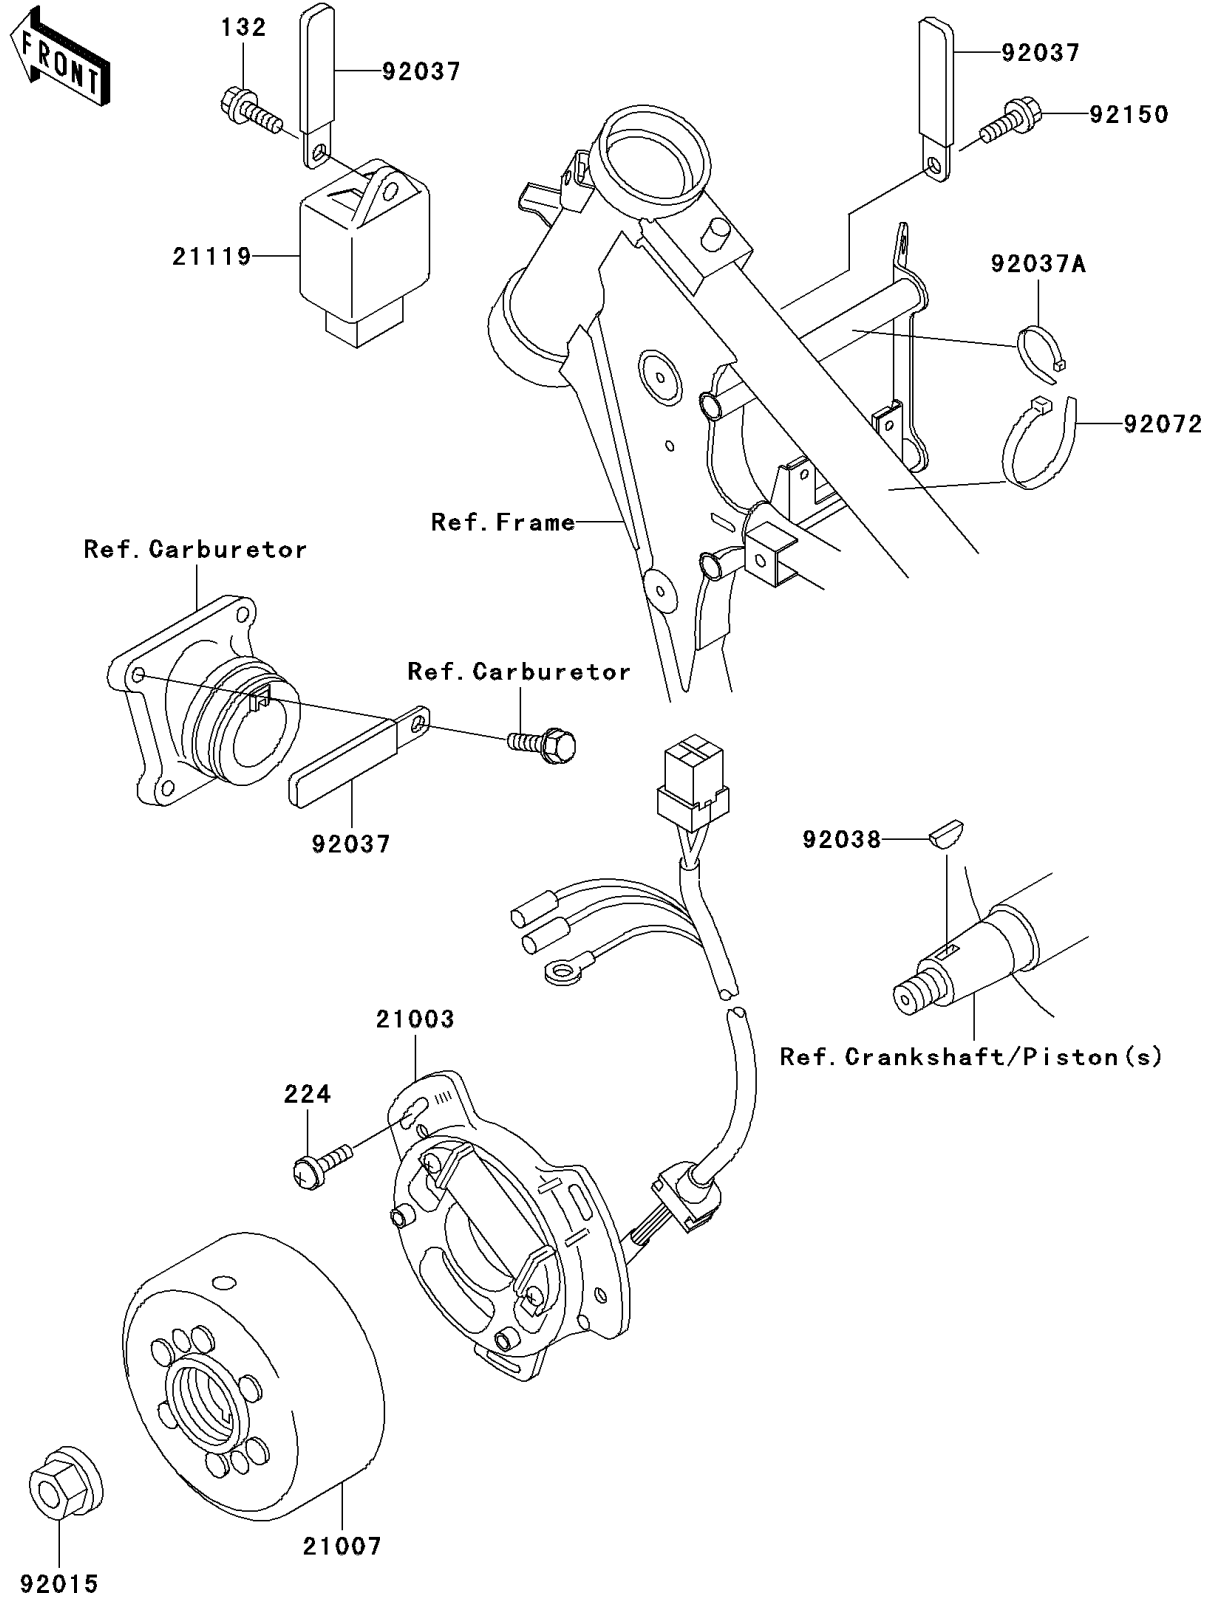

2001 KX65 PARTS DIAGRAM

Generator

E1810

2001 KX65 PARTS LIST

Generator

ITEM NAME	PART NUMBER	QUANTITY
BOLT-FLANGED-SMALL (Ref # 132)	132G0612	1
SCREW-PAN-WP-CROS (Ref # 224)	224B0514	3
STATOR (Ref # 21003)	21003-1361	1
ROTOR (Ref # 21007)	21007-1364	1
IGNITER (Ref # 21119)	21119-1551	1
NUT,FLANGED,10MM (Ref # 92015)	92015-077	1
CLAMP,L=60 (Ref # 92037)	92037-1069	3
CLAMP (Ref # 92037A)	92037-1173	1
KEY,WOODRUFF (Ref # 92038)	92038-001	1
BAND,L=140 (Ref # 92072)	92072-1293	1
BOLT,6X12 (Ref # 92150)	92150-1435	1