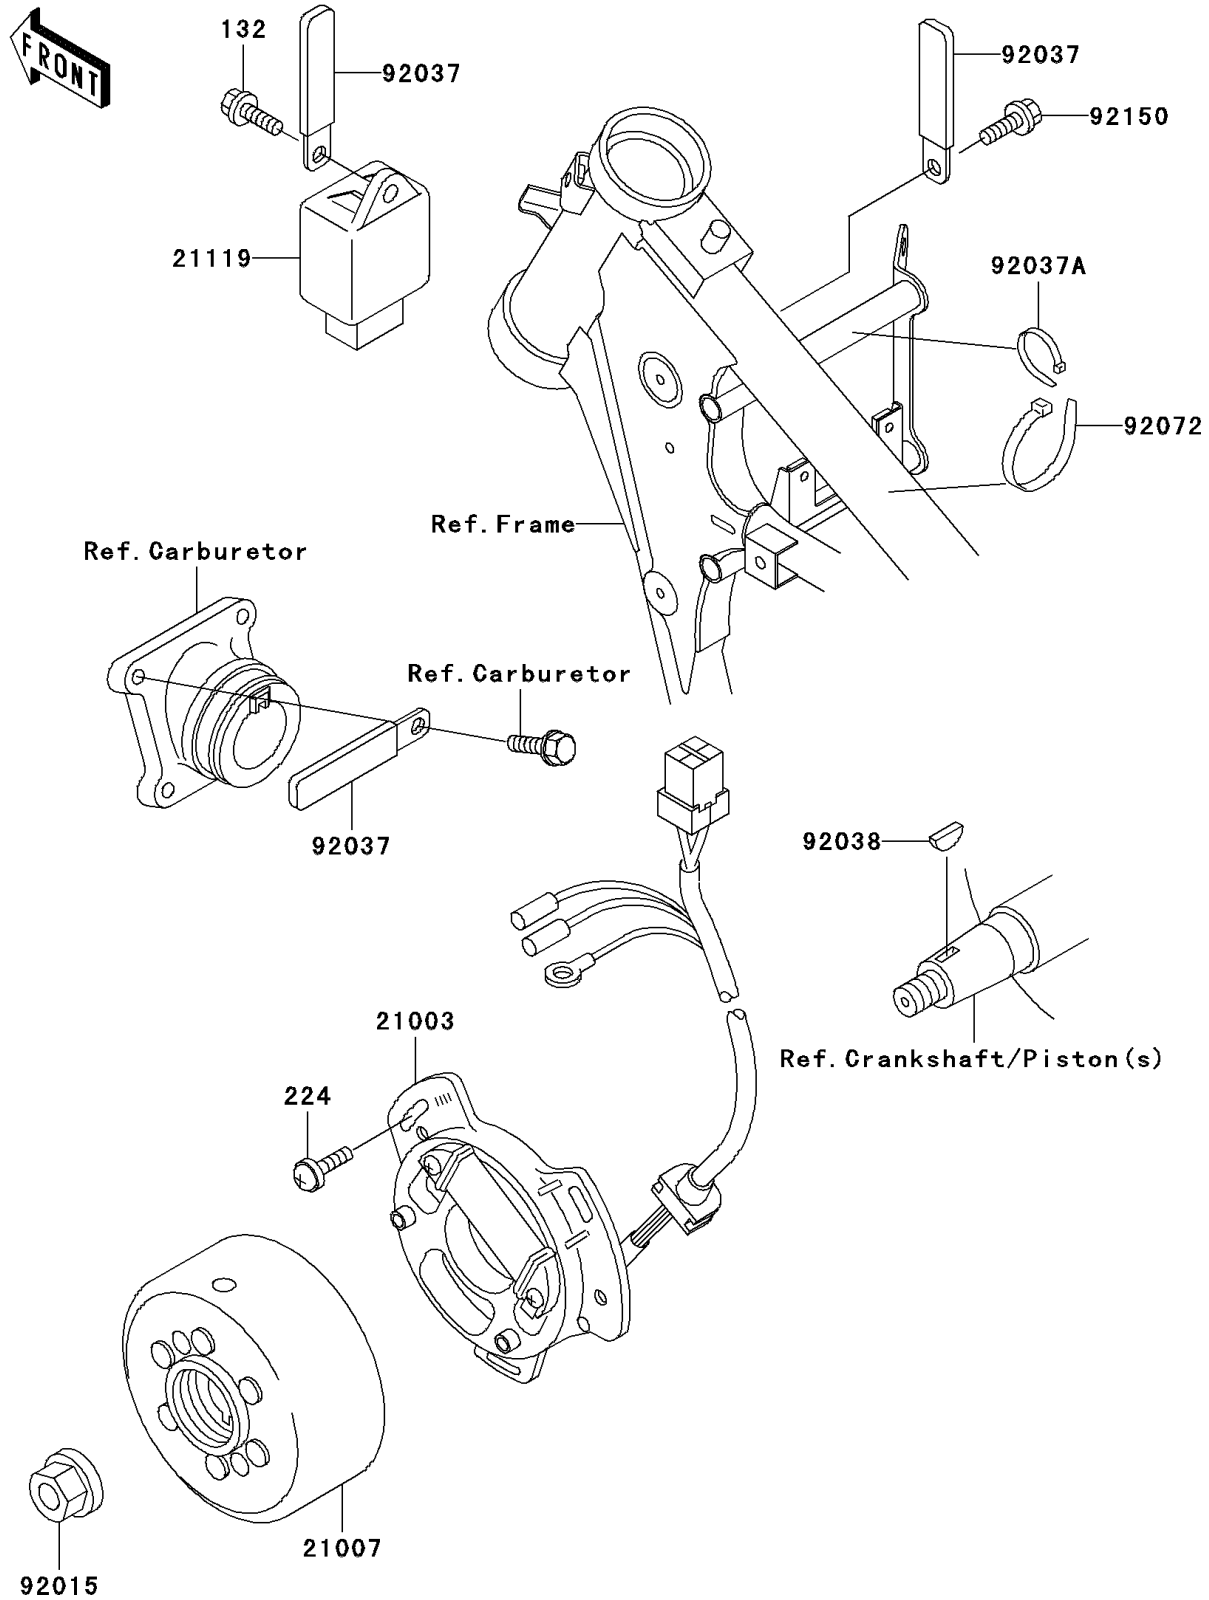

2003 KX65 PARTS DIAGRAM

Generator

E1810

2003 KX65 PARTS LIST

Generator

ITEM NAME	PART NUMBER	QUANTITY
BOLT-FLANGED-SMALL (Ref # 132)	132G0612	1
SCREW-PAN-WP-CROS (Ref # 224)	224B0514	3
STATOR (Ref # 21003)	21003-1361	1
ROTOR (Ref # 21007)	21007-1364	1
IGNITER (Ref # 21119)	21119-1551	1
NUT,FLANGED,10MM (Ref # 92015)	92015-077	1
CLAMP,L=60 (Ref # 92037)	92037-1069	3
CLAMP (Ref # 92037A)	92037-1173	1
KEY,WOODRUFF (Ref # 92038)	92038-001	1
BAND,L=140 (Ref # 92072)	92072-1293	1
BOLT,6X12 (Ref # 92150)	92150-1435	1