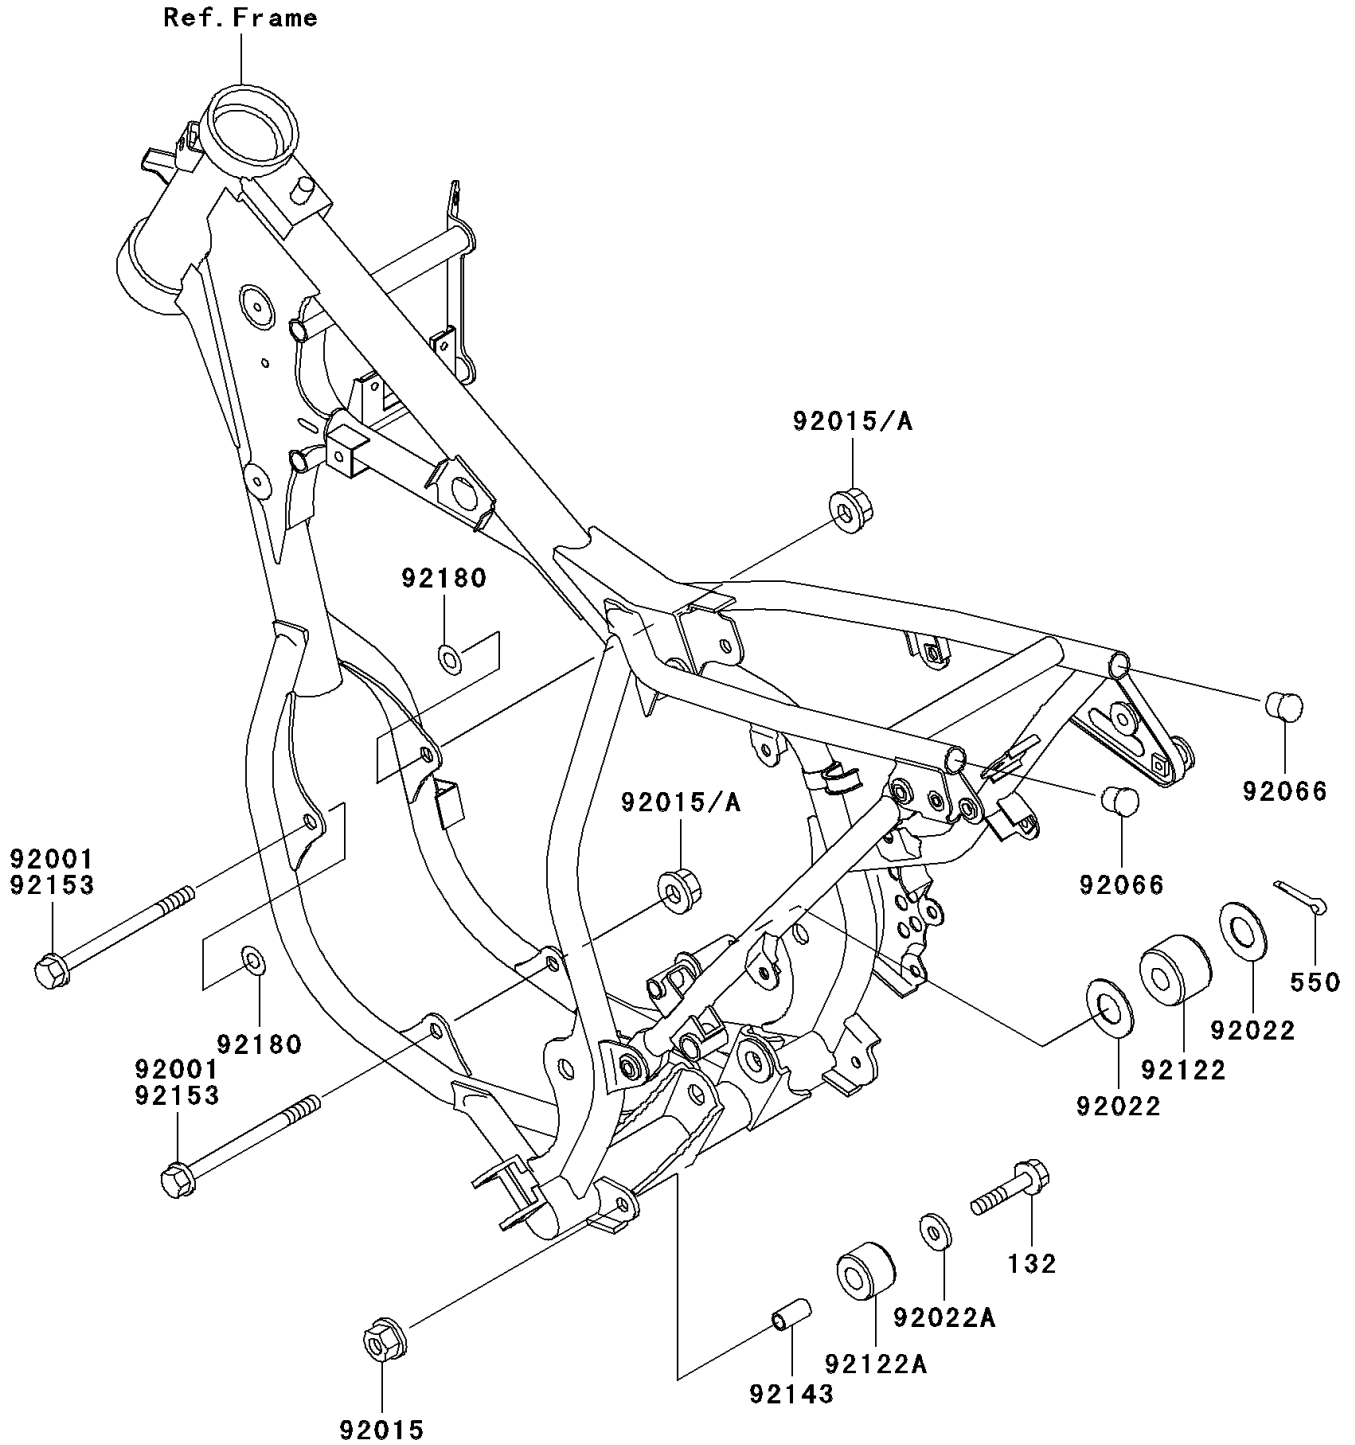

2000 KX65 PARTS DIAGRAM

Engine Mount

F2122

2000 KX65 PARTS LIST

Engine Mount

ITEM NAME	PART NUMBER	QUANTITY
BOLT-FLANGED-SMALL (Ref # 132)	132G0840	1
PIN-COTTER,2.5X18 (Ref # 550)	550D2518	1
BOLT,5X105 (Ref # 92001)	92001-1367	2
NUT,8MM (Ref # 92015)	92015-1143	3
WASHER (Ref # 92022)	92022-107	2
WASHER,8.5X20X1.6 (Ref # 92022A)	92022-1561	1
PLUG,HEAD LAMP (Ref # 92066)	92066-1081	2
ROLLER,CHAIN GUIDE (Ref # 92122)	92122-1179	1
ROLLER,CHAIN GUIDE (Ref # 92122A)	92122-1213	1
COLLAR,9.5X12.7X25 (Ref # 92143)	92143-1432	1
SHIM,9X18X0.3 (Ref # 92180)	92180-1354	AR