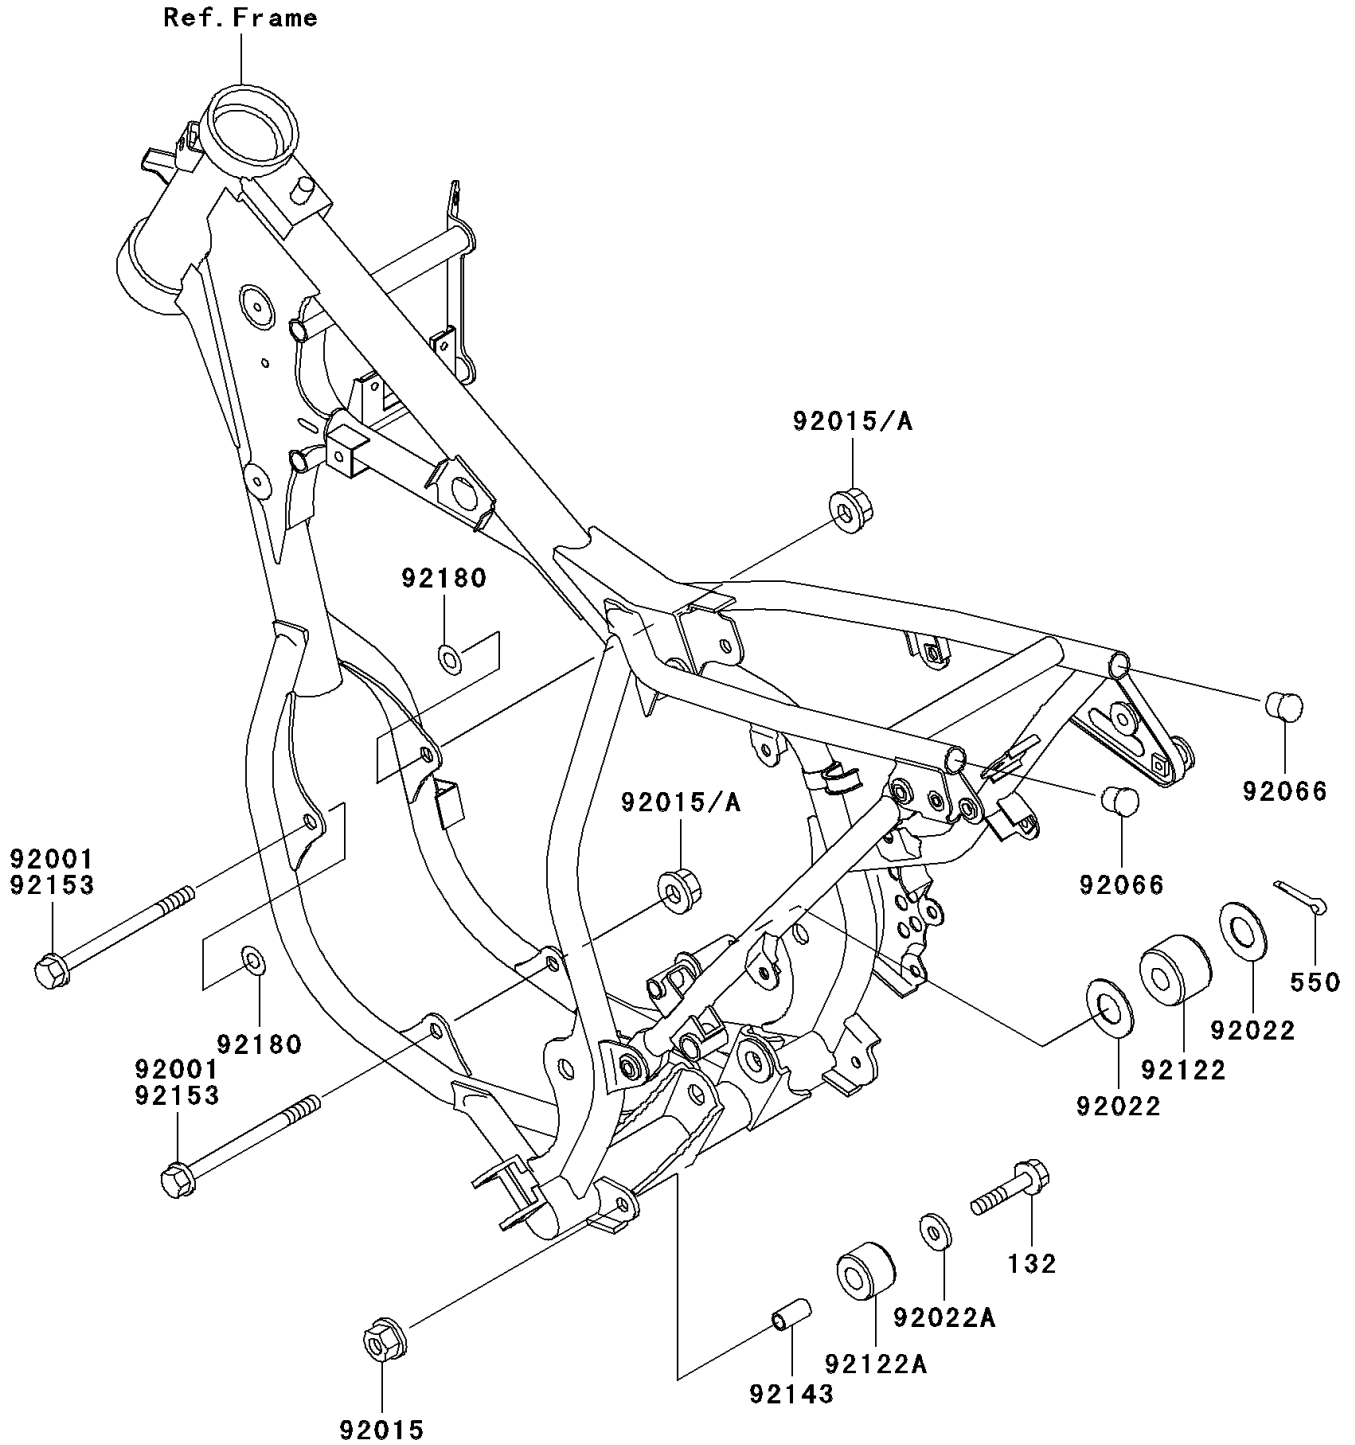

# 2001 KX65 PARTS DIAGRAM

Engine Mount

F2122

## 2001 KX65 PARTS LIST

### Engine Mount

ITEM NAME	PART NUMBER	QUANTITY
BOLT-FLANGED-SMALL (Ref # 132)	132G0840	1
PIN-COTTER,2.5X18 (Ref # 550)	550D2518	1
BOLT,5X105 (Ref # 92001)	92001-1367	2
NUT,8MM (Ref # 92015)	92015-1143	3
WASHER (Ref # 92022)	92022-107	2
WASHER,8.5X20X1.6 (Ref # 92022A)	92022-1561	1
PLUG,HEAD LAMP (Ref # 92066)	92066-1081	2
ROLLER,CHAIN GUIDE (Ref # 92122)	92122-1179	1
ROLLER,CHAIN GUIDE (Ref # 92122A)	92122-1213	1
COLLAR,9.5X12.7X25 (Ref # 92143)	92143-1432	1
SHIM,9X18X0.3 (Ref # 92180)	92180-1354	AR