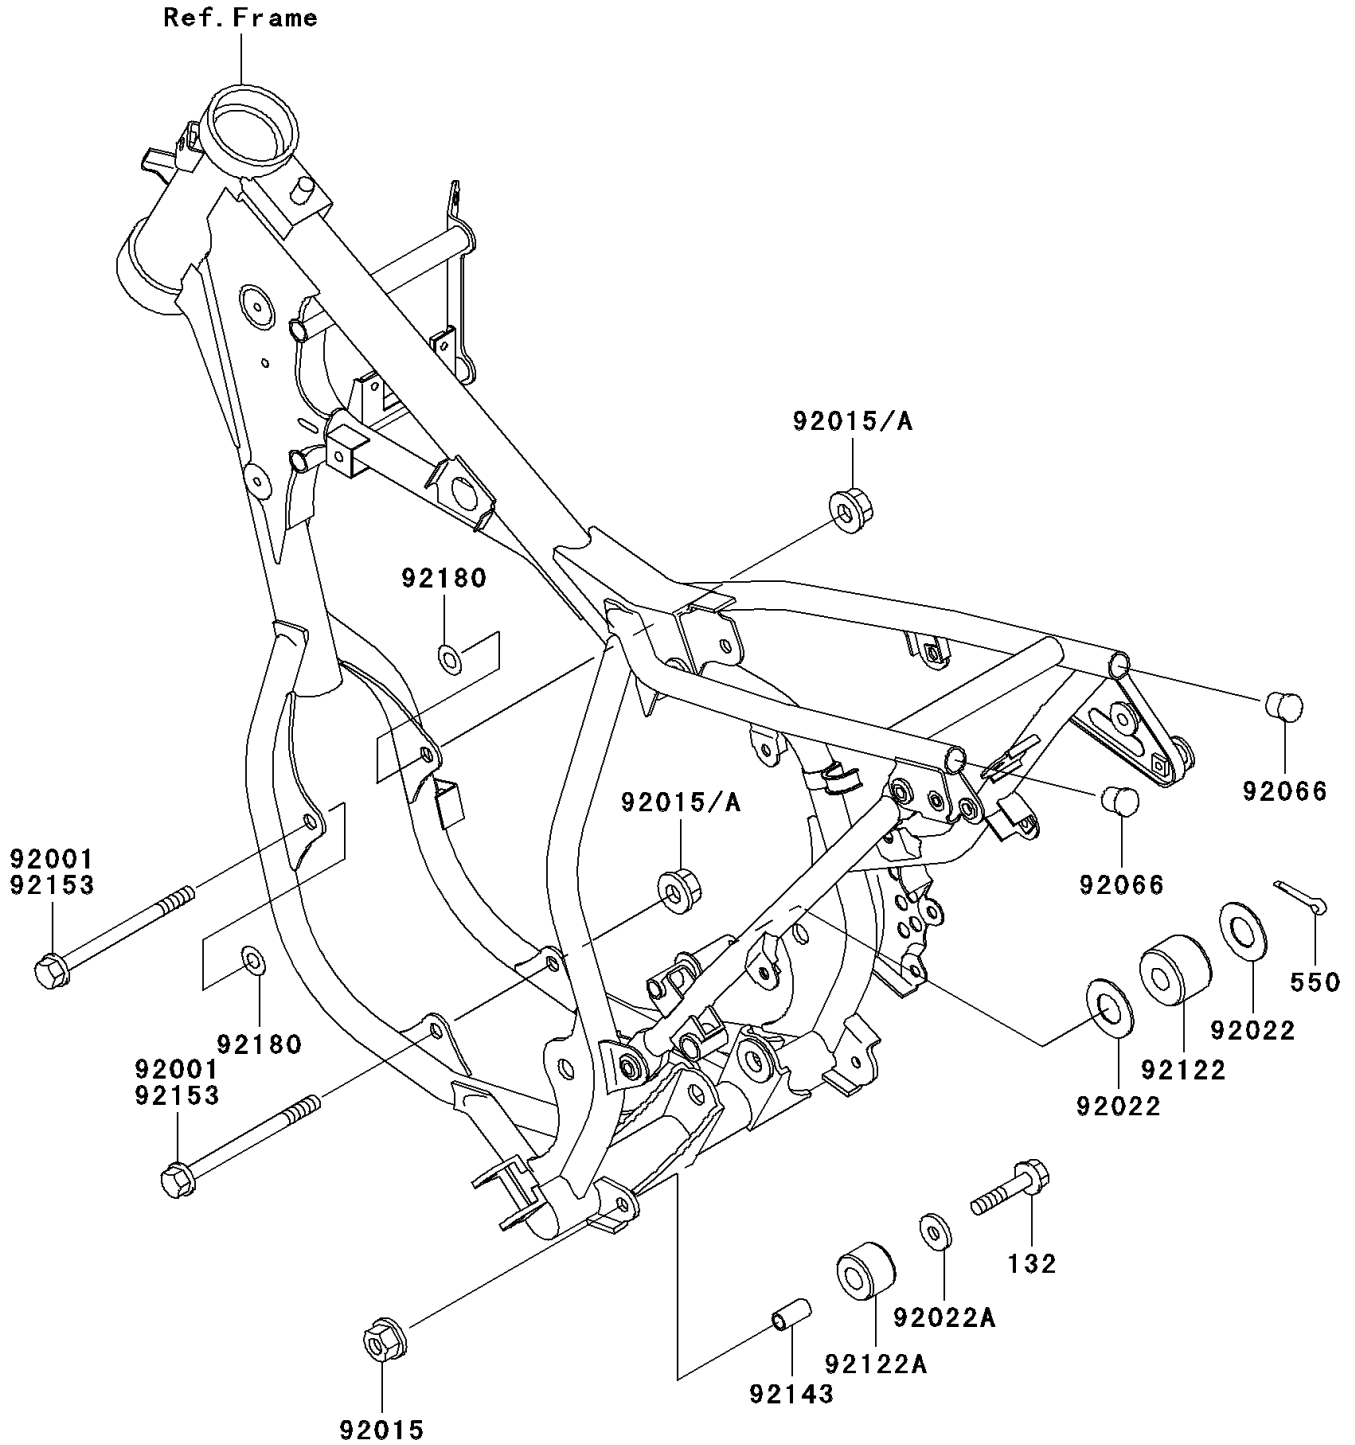

2003 KX65 PARTS DIAGRAM

Engine Mount

F2122

2003 KX65 PARTS LIST

Engine Mount

ITEM NAME	PART NUMBER	QUANTITY
BOLT-FLANGED-SMALL (Ref # 132)	132G0840	1
PIN-COTTER,2.5X18 (Ref # 550)	550D2518	1
NUT,8MM (Ref # 92015)	92015-1143	1
NUT,8MM (Ref # 92015A)	92015-1432	2
WASHER (Ref # 92022)	92022-107	2
WASHER,8.5X20X1.6 (Ref # 92022A)	92022-1561	1
PLUG,HEAD LAMP (Ref # 92066)	92066-1081	2
ROLLER,CHAIN GUIDE (Ref # 92122)	92122-1179	1
ROLLER,CHAIN GUIDE (Ref # 92122A)	92122-1213	1
COLLAR,9.5X12.7X25 (Ref # 92143)	92143-1432	1
BOLT,FLANGED,8X110 (Ref # 92153)	92153-1095	2
SHIM,9X18X0.3 (Ref # 92180)	92180-1354	AR