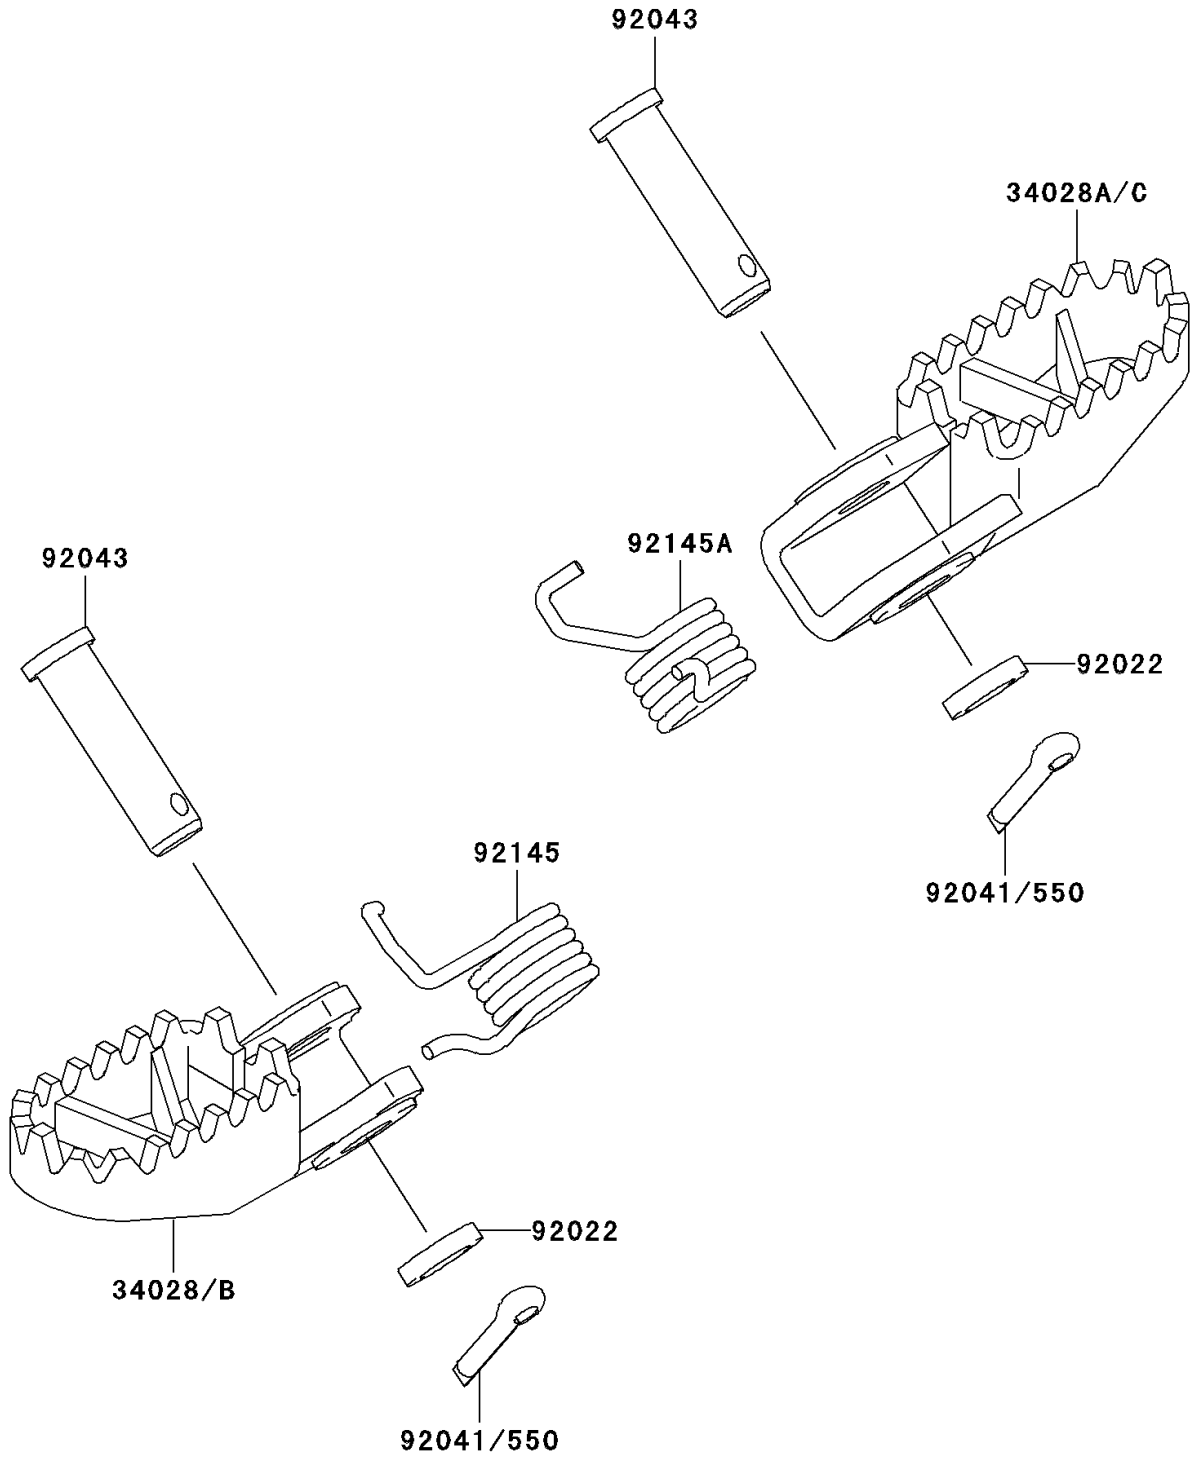

2003 KX65 PARTS DIAGRAM

Footrests

F2160

2003 KX65 PARTS LIST

Footrests

ITEM NAME	PART NUMBER	QUANTITY
PIN-COTTER,3.0X20 (Ref # 550)	550S3020	2
STEP,LH,SILVER (Ref # 34028B)	34028-1529-CE	1
STEP,RH,SILVER (Ref # 34028C)	34028-1530-CE	1
WASHER,10.2X16X1 (Ref # 92022)	92022-1829	2
PIN,10X37.5 (Ref # 92043)	92043-1643	2
SPRING,STEP,LH (Ref # 92145)	92145-1106	1
SPRING,STEP,RH (Ref # 92145A)	92145-1107	1