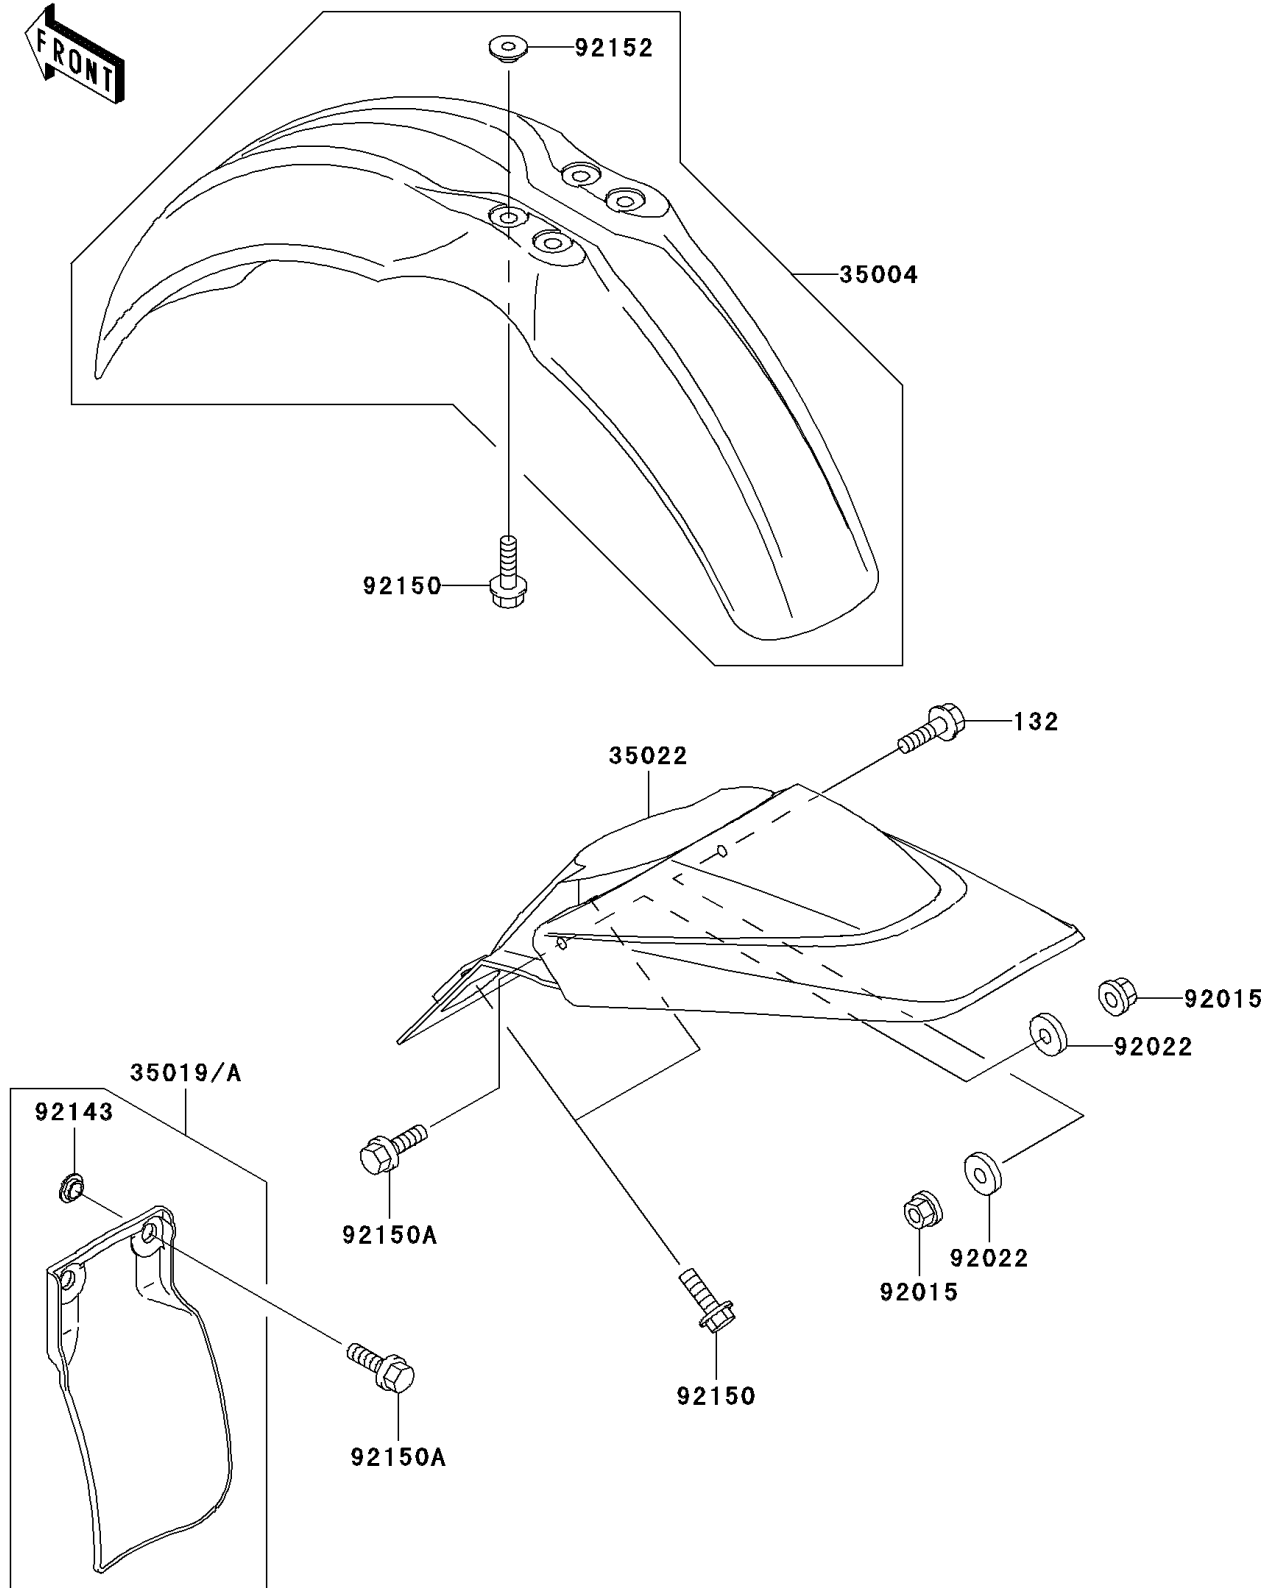

# 2004 KX65 PARTS DIAGRAM

Fenders

F2170

## 2004 KX65 PARTS LIST

### Fenders

| ITEM NAME                              | PART NUMBER   | QUANTITY |
|--|---------------|----------|
| BOLT-FLANGED-SMALL (Ref # 132)         | 132G0625      | 1        |
| FENDER-FRONT,L.GREEN (Ref # 35004)     | 35004-1416-6W | 1        |
| FLAP,REAR FENDER,WHITE (Ref # 35019A)  | 35019-1395-RZ | 1        |
| FENDER-COMP-REAR,L.GREEN (Ref # 35022) | 35022-1342-6W | 1        |
| NUT,FLANGED,6MM (Ref # 92015)          | 92015-1078    | 2        |
| WASHER,6.5X20X1.6 (Ref # 92022)        | 92022-125     | 2        |
| COLLAR (Ref # 92143)                   | 92143-1196    | 2        |
| BOLT,6X20 (Ref # 92150)                | 92150-1339    | 6        |
| BOLT,FLANGED,6X16 (Ref # 92150A)       | 92150-1506    | 3        |
| COLLAR (Ref # 92152)                   | 92152-1255    | 4        |