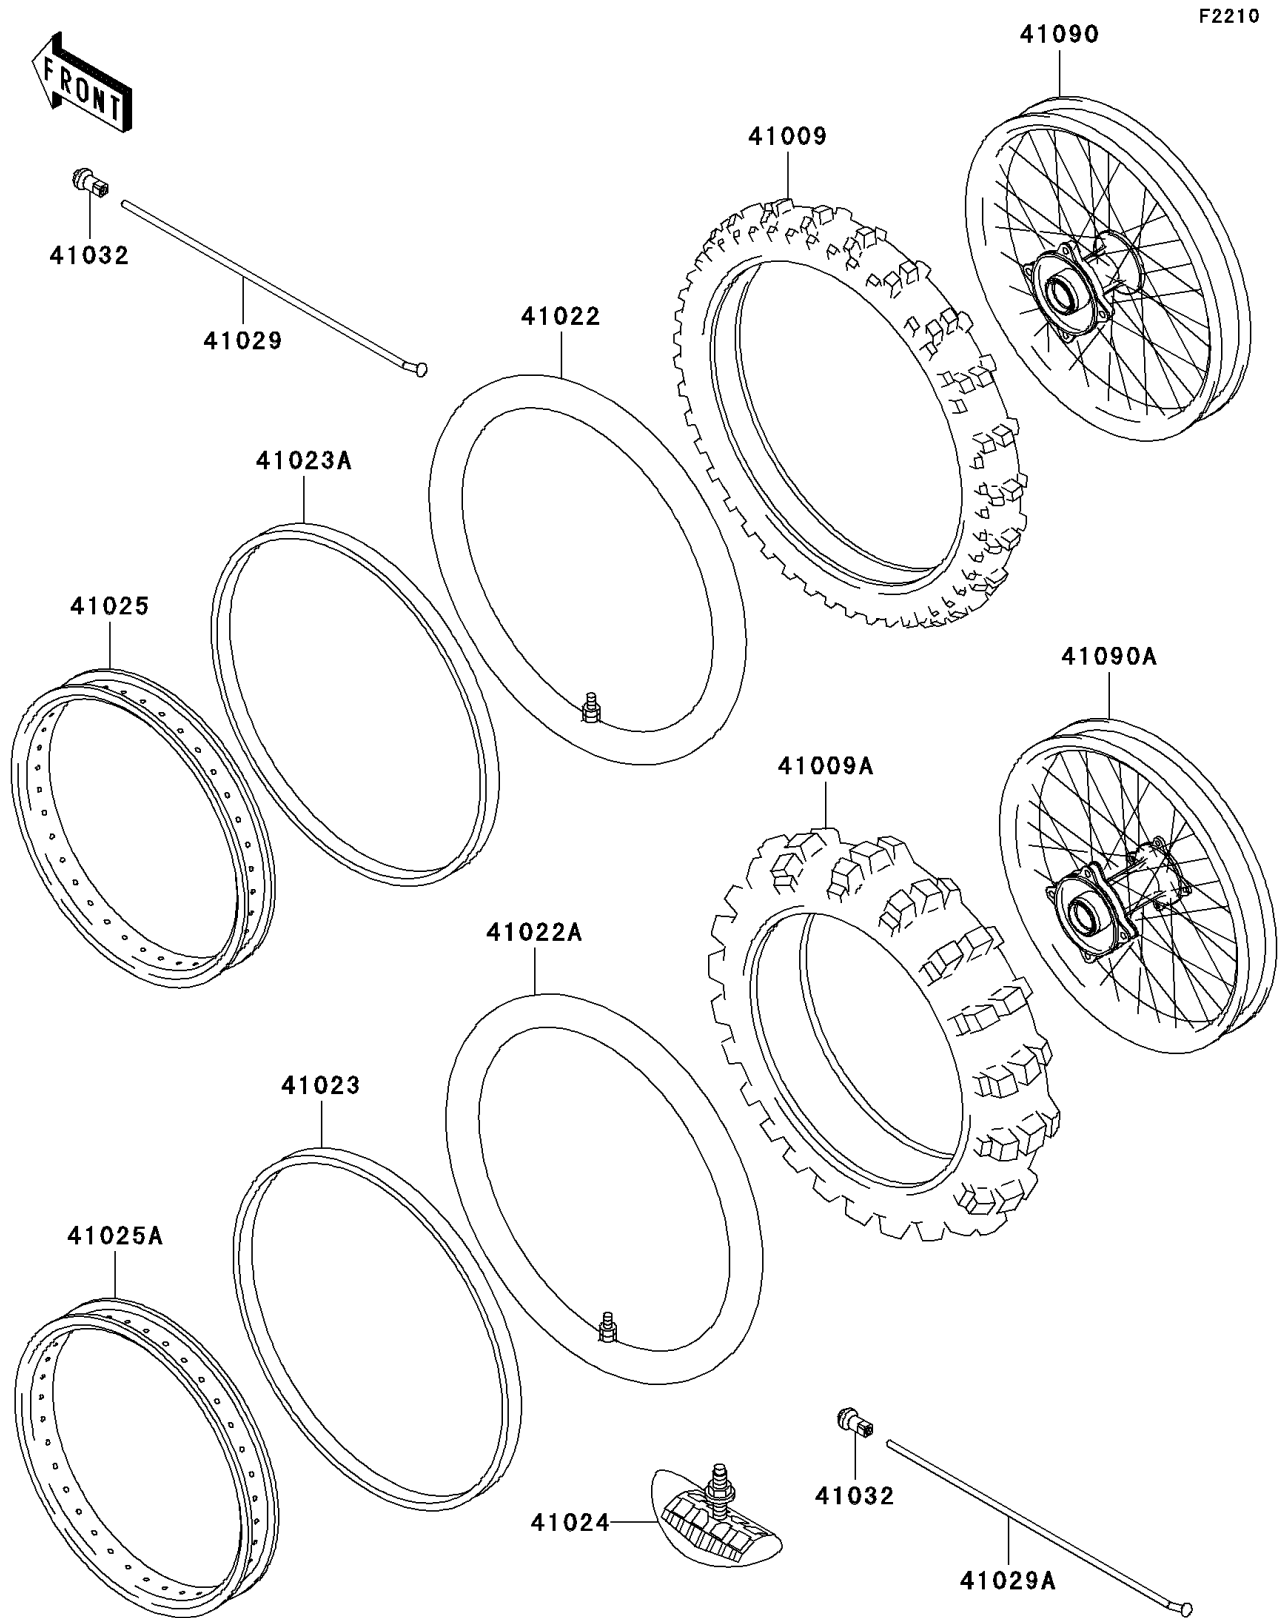

# 2000 KX65 PARTS DIAGRAM

Wheels/Tires

## 2000 KX65 PARTS LIST

### Wheels/Tires

ITEM NAME	PART NUMBER	QUANTITY
TIRE,FR,60/100-14 30M,D755F(D) (Ref # 41009)	41009-1258	1
TIRE,RR,80/100-12 41M,D755(D) (Ref # 41009A)	41009-1259	1
TUBE-TIRE,60/100-14(D) (Ref # 41022)	41022-1114	1
TUBE-TIRE,80/100-12(D) (Ref # 41022A)	41022-1115	1
BAND-RIM,80/100-12(D) (Ref # 41023)	41023-1066	1
BAND-RIM,80/100-14(D) (Ref # 41023A)	41023-1068	1
STOPPER-RIM,1.60-M(DUNLOP) (Ref # 41024)	41024-010	1
RIM,FR,1.40X14 (Ref # 41025)	41025-1388	1
RIM,RR,1.60X12 (Ref # 41025A)	41025-1389	1
SPOKE-INNER,FR,150MMX159D (Ref # 41029)	41029-1302	28
SPOKE-INNER,RR,125.5MMX167D (Ref # 41029A)	41029-1303	28
NIPPLE-SPOKE (Ref # 41032)	41032-1055	56
WHEEL-SUB ASSY,FR (Ref # 41090)	41090-1124	1
WHEEL-SUB ASSY,RR (Ref # 41090A)	41090-1125	1