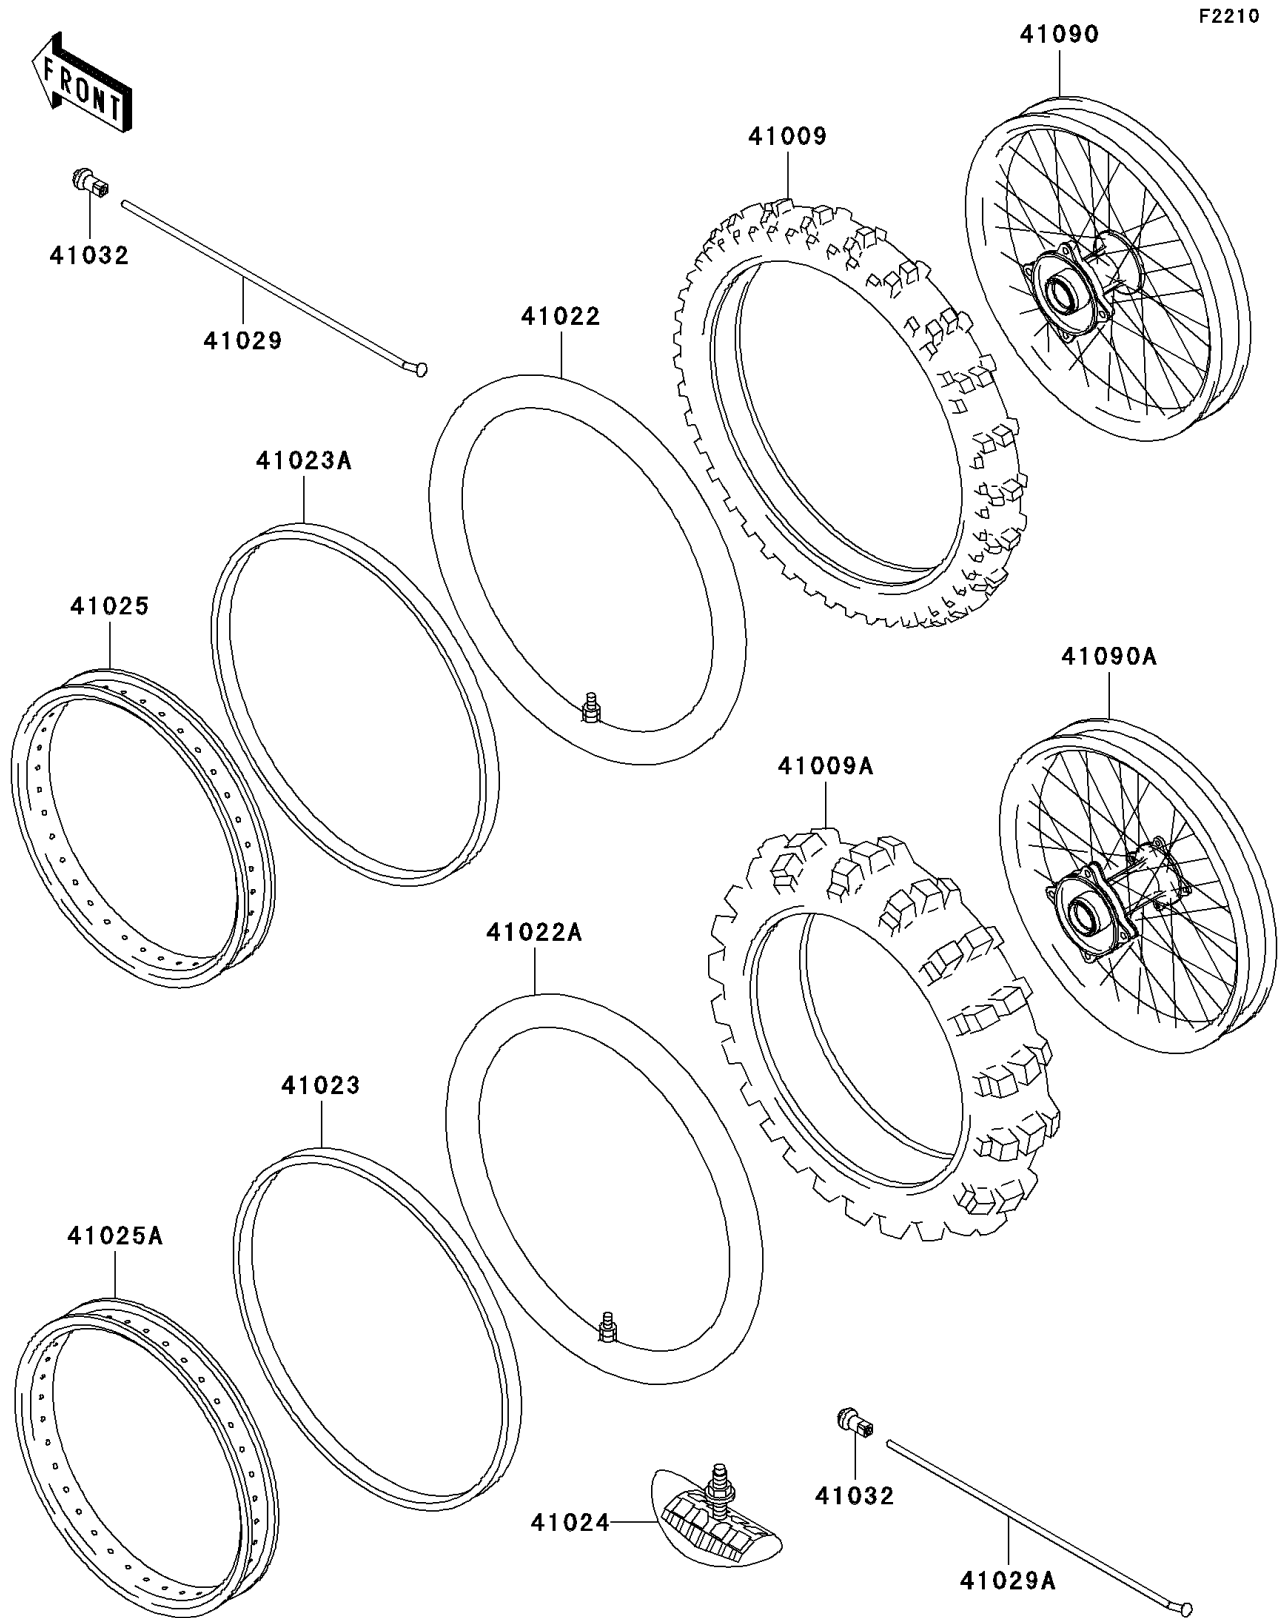

2001 KX65 PARTS DIAGRAM

Wheels/Tires

2001 KX65 PARTS LIST

Wheels/Tires

ITEM NAME	PART NUMBER	QUANTITY
TIRE,FR,60/100-14 30M,D755F(D) (Ref # 41009)	41009-1258	1
TIRE,RR,80/100-12 41M,D755(D) (Ref # 41009A)	41009-1259	1
TUBE-TIRE,60/100-14(D) (Ref # 41022)	41022-1114	1
TUBE-TIRE,80/100-12(D) (Ref # 41022A)	41022-1115	1
BAND-RIM,80/100-12(D) (Ref # 41023)	41023-1066	1
BAND-RIM,80/100-14(D) (Ref # 41023A)	41023-1068	1
STOPPER-RIM,1.60-M(DUNLOP) (Ref # 41024)	41024-010	1
RIM,FR,1.40X14 (Ref # 41025)	41025-1388	1
RIM,RR,1.60X12 (Ref # 41025A)	41025-1389	1
SPOKE-INNER,FR,150MMX159D (Ref # 41029)	41029-1302	28
SPOKE-INNER,RR,125.5MMX167D (Ref # 41029A)	41029-1303	28
NIPPLE-SPOKE (Ref # 41032)	41032-1055	56
WHEEL-SUB ASSY,FR (Ref # 41090)	41090-1124	1
WHEEL-SUB ASSY,RR (Ref # 41090A)	41090-1125	1