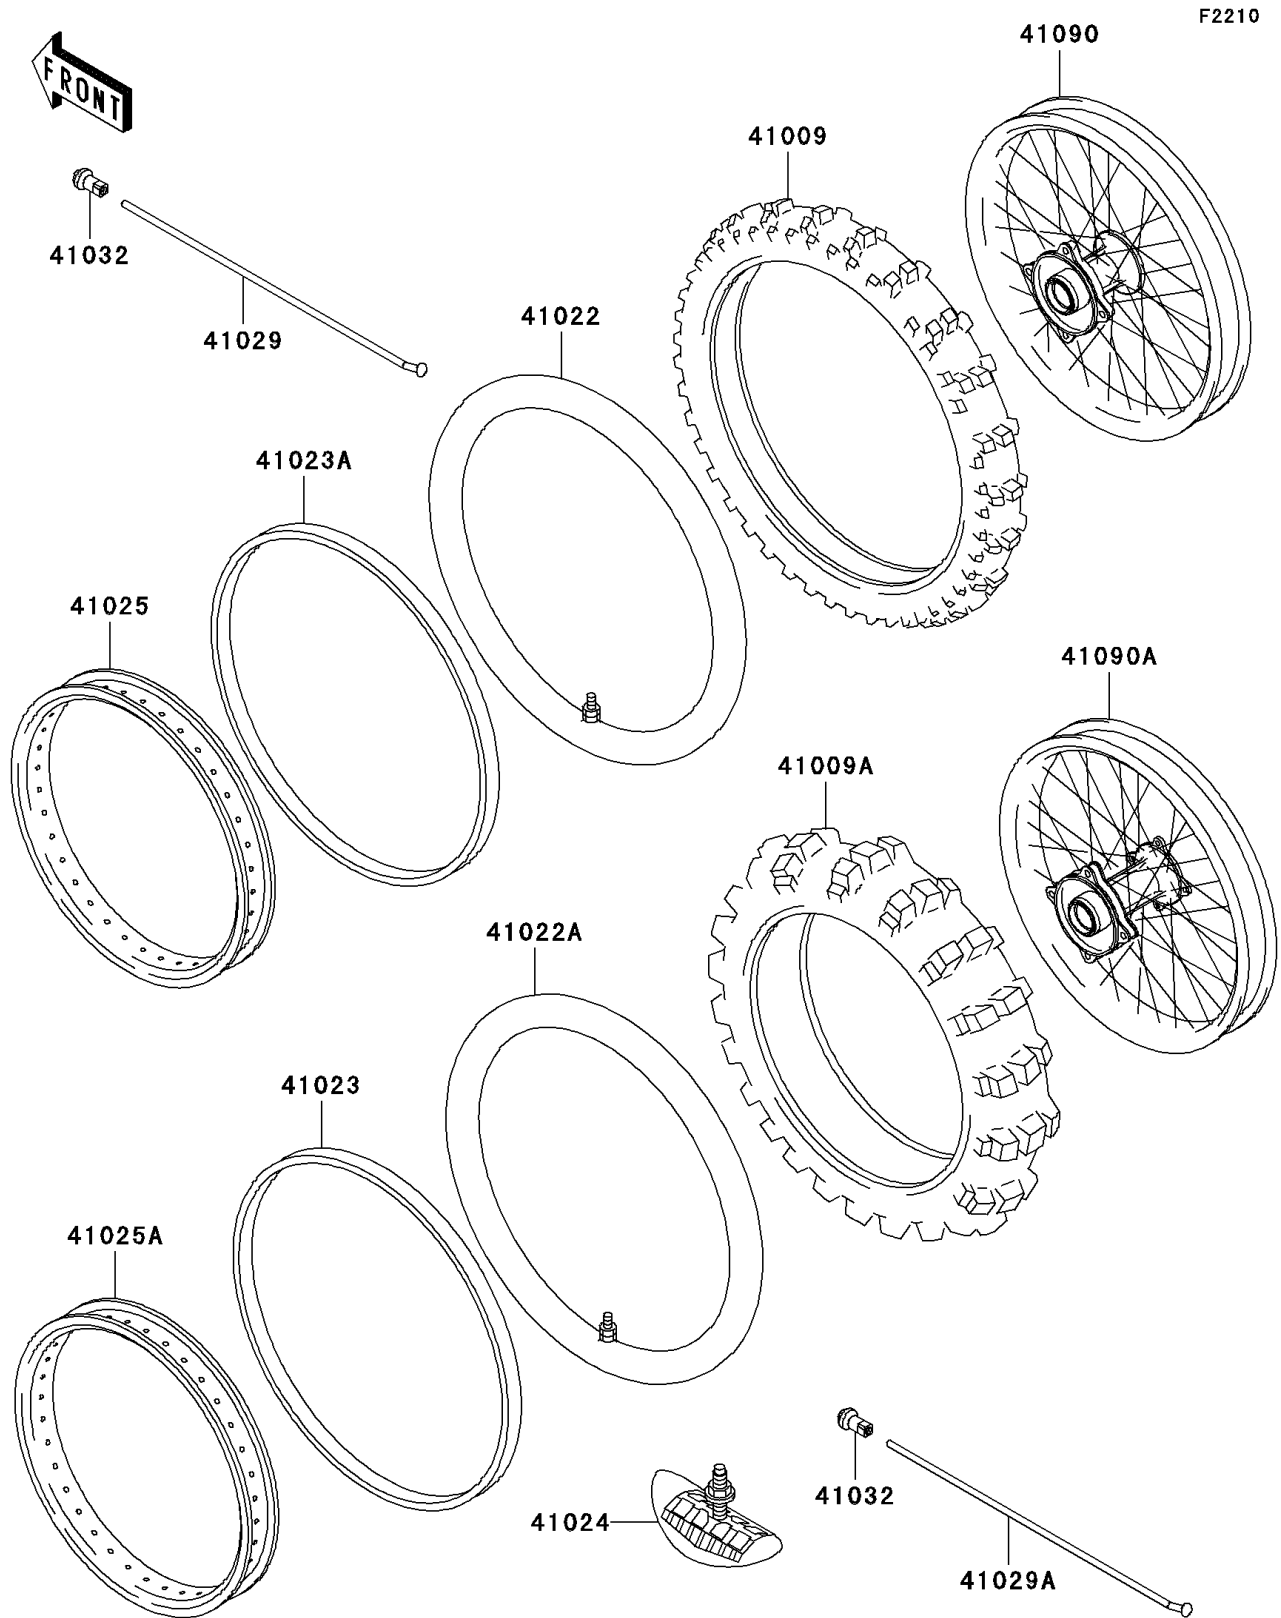

2003 KX65 PARTS DIAGRAM

Wheels/Tires

2003 KX65 PARTS LIST

Wheels/Tires

ITEM NAME	PART NUMBER	QUANTITY
TIRE,FR,60/100-14 30M,D755F(D) (Ref # 41009)	41009-1258	1
TIRE,RR,80/100-12 41M,D755(D) (Ref # 41009A)	41009-1259	1
TUBE-TIRE,60/100-14(D) (Ref # 41022)	41022-1114	1
TUBE-TIRE,80/100-12(D) (Ref # 41022A)	41022-1115	1
BAND-RIM,80/100-12(D) (Ref # 41023)	41023-1066	1
BAND-RIM,80/100-14(D) (Ref # 41023A)	41023-1068	1
STOPPER-RIM,1.60-M(DUNLOP) (Ref # 41024)	41024-010	1
RIM,FR,1.40X14 (Ref # 41025)	41025-1388	1
RIM,RR,1.60X12 (Ref # 41025A)	41025-1389	1
SPOKE-INNER,FR,150MMX159D (Ref # 41029)	41029-1302	28
SPOKE-INNER,RR,125.5MMX167D (Ref # 41029A)	41029-1303	28
NIPPLE-SPOKE (Ref # 41032)	41032-1055	56
WHEEL-SUB ASSY,FR (Ref # 41090)	41090-1124	1
WHEEL-SUB ASSY,RR (Ref # 41090A)	41090-1125	1