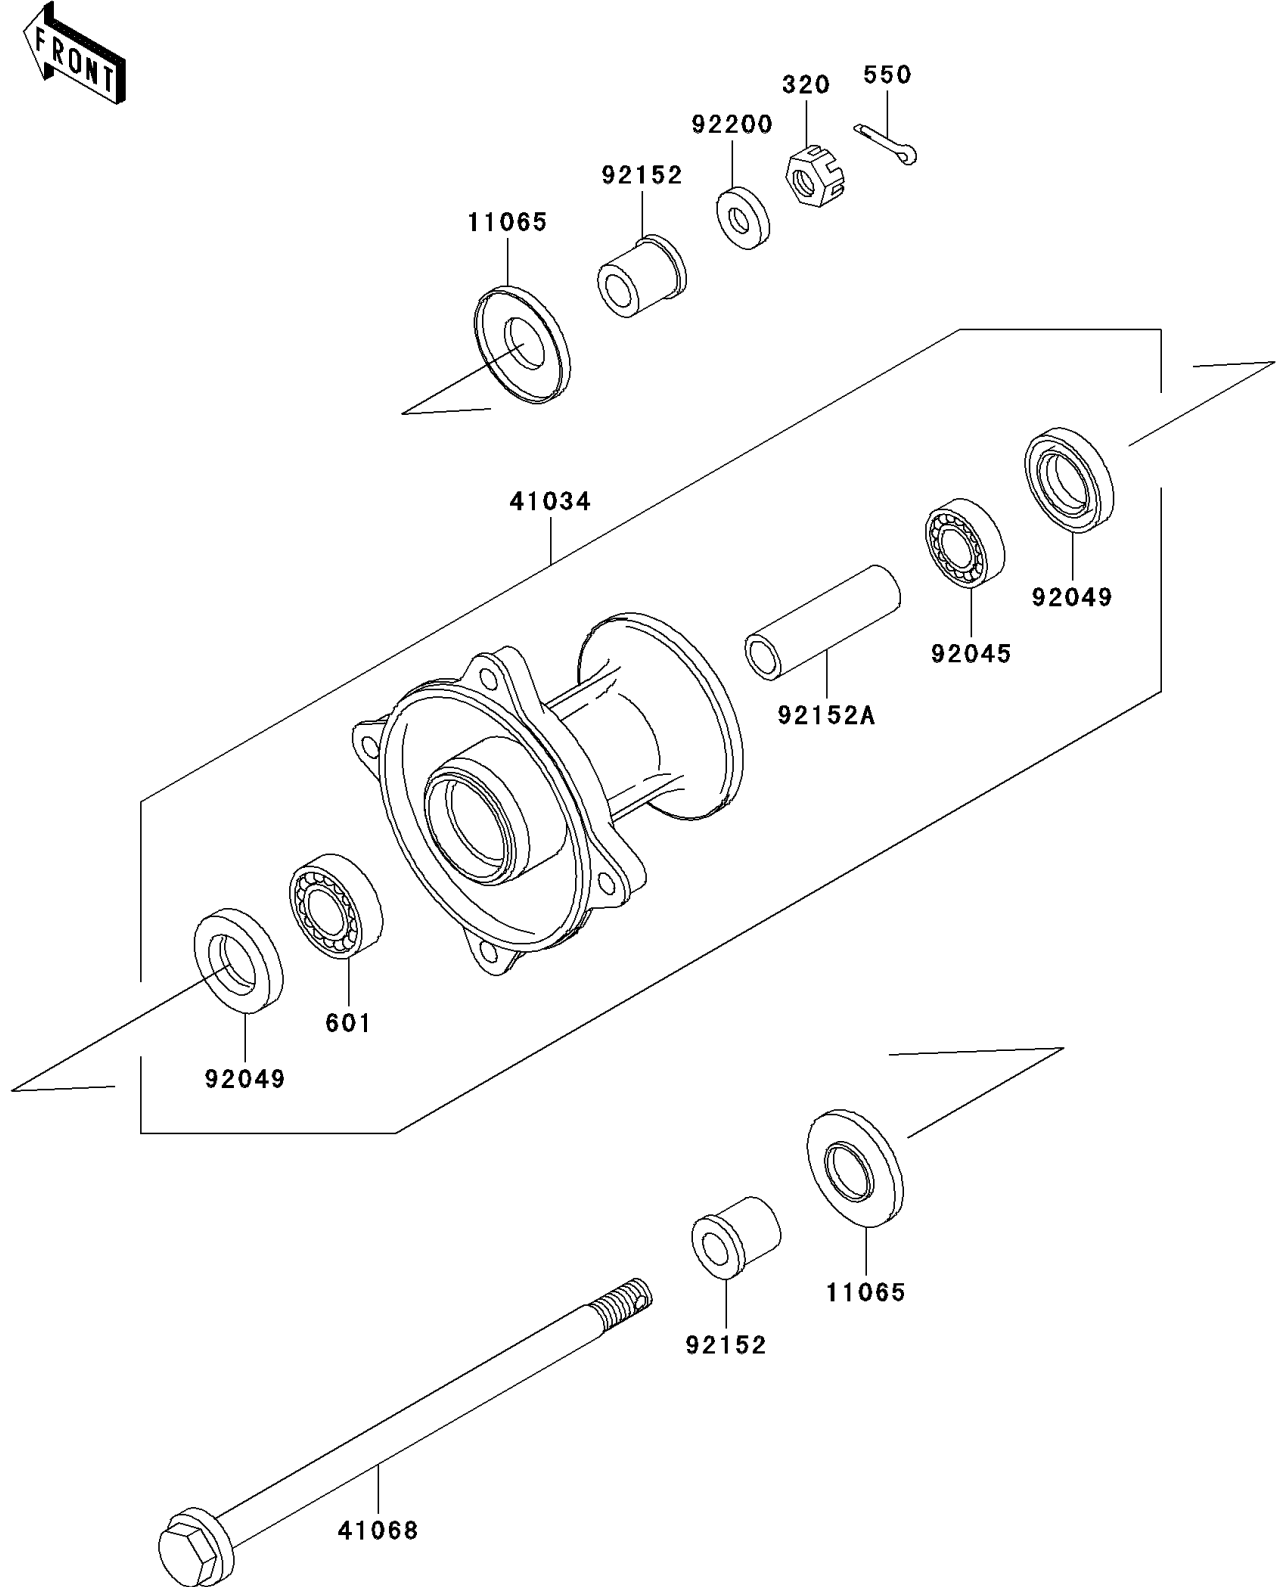

2001 KX65 PARTS DIAGRAM

Front Hub

F2230

2001 KX65 PARTS LIST

Front Hub

ITEM NAME	PART NUMBER	QUANTITY
NUT-CASTLE (Ref # 320)	320G1200	1
PIN-COTTER,3.0X25 (Ref # 550)	550D3025	1
BEARING-BALL,#6201UUC3 (Ref # 601)	601B6301UU	1
CAP (Ref # 11065)	11065-1137	2
DRUM-ASSY,FRONT BRAKE (Ref # 41034)	41034-1302	1
AXLE,FR (Ref # 41068)	41068-1418	1
BEARING-BALL,TMB201LLUC3/2A (Ref # 92045)	92045-1062	1
SEAL-OIL,TC20376.5 (Ref # 92049)	92049-1257	2
COLLAR,AXLE,L=15.5 (Ref # 92152)	92152-1196	2
COLLAR,FR BRAKE DRUM,L=59 (Ref # 92152A)	92152-1197	1
WASHER,12.3X23X2.3 (Ref # 92200)	92200-1004	1