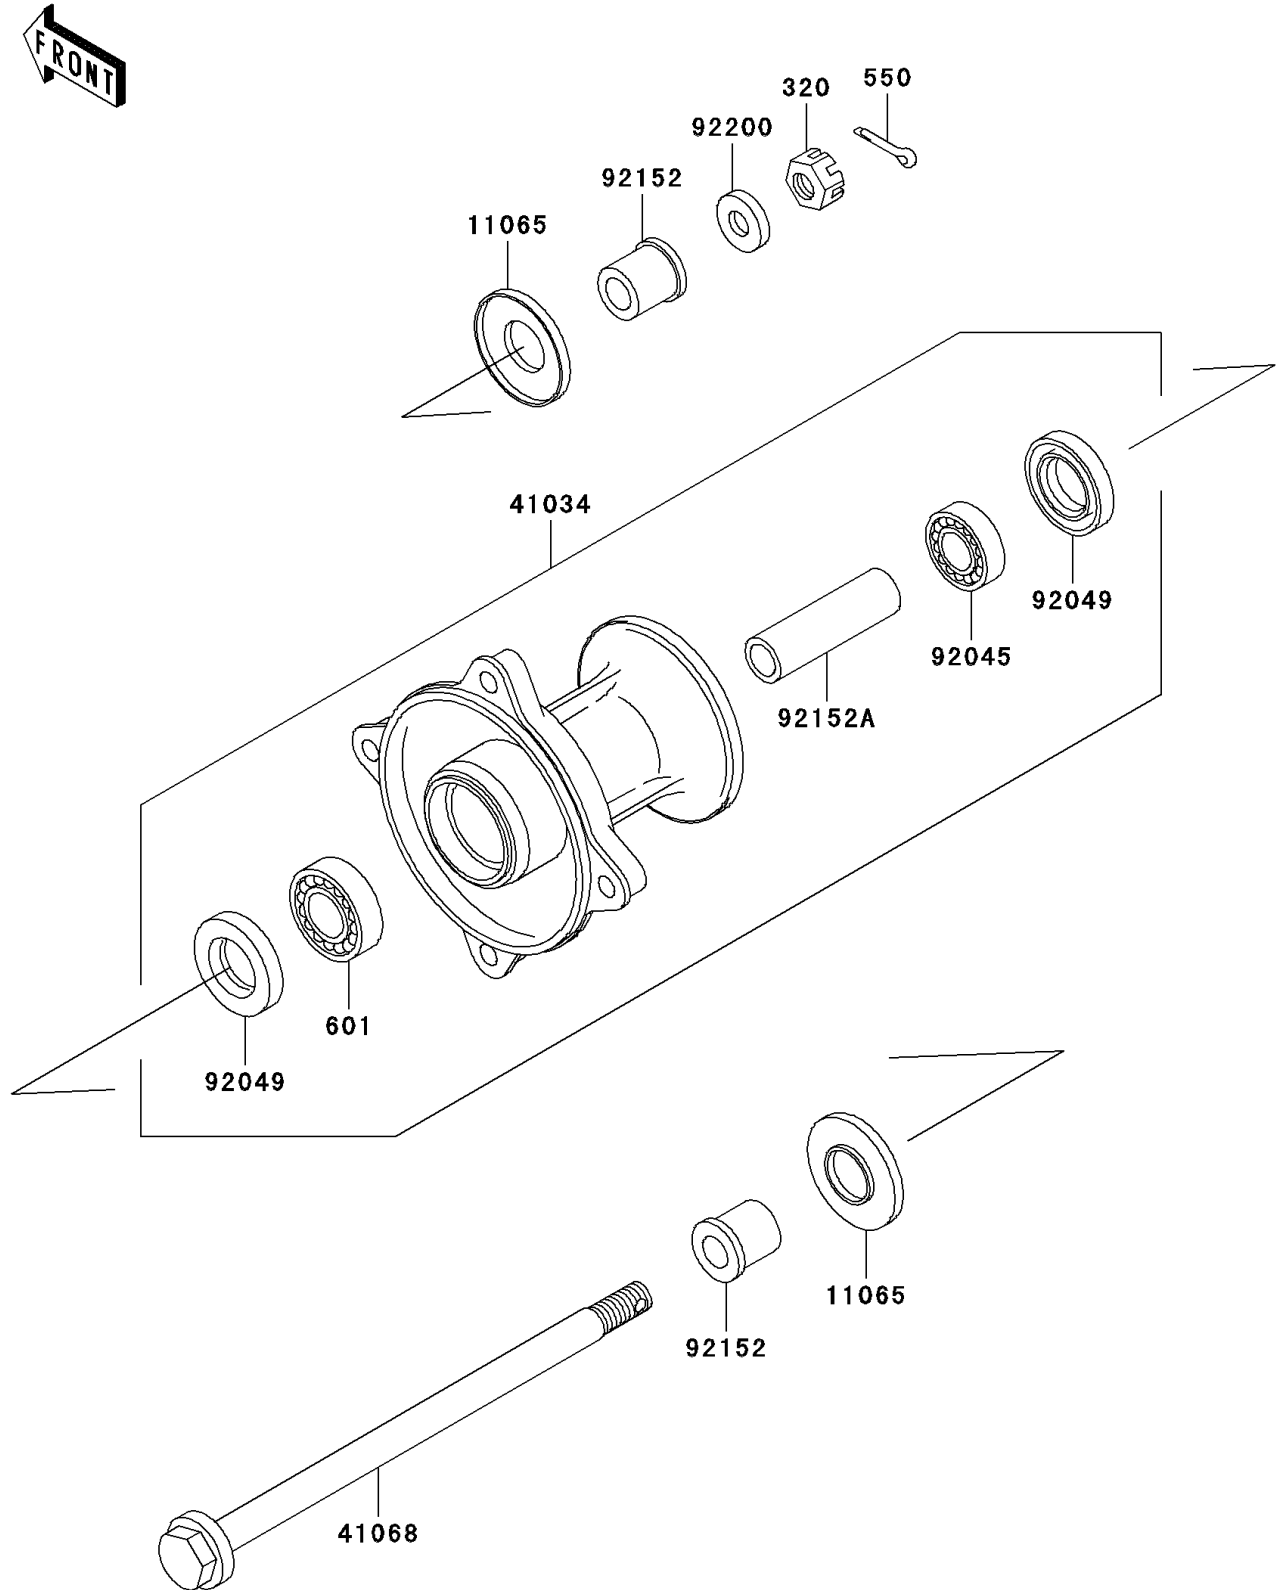

2003 KX65 PARTS DIAGRAM

Front Hub

F2230

2003 KX65 PARTS LIST

Front Hub

ITEM NAME	PART NUMBER	QUANTITY
NUT-CASTLE (Ref # 320)	320G1200	1
PIN-COTTER,3.0X25 (Ref # 550)	550D3025	1
BEARING-BALL,#6201UUC3 (Ref # 601)	601B6301UU	1
CAP (Ref # 11065)	11065-1137	2
DRUM-ASSY,FRONT BRAKE (Ref # 41034)	41034-1302	1
AXLE,FR (Ref # 41068)	41068-1418	1
BEARING-BALL,TMB201LLUC3/2A (Ref # 92045)	92045-1062	1
SEAL-OIL,TC20376.5 (Ref # 92049)	92049-1257	2
COLLAR,AXLE,L=15.5 (Ref # 92152)	92152-1196	2
COLLAR,FR BRAKE DRUM,L=59 (Ref # 92152A)	92152-1197	1
WASHER,12.3X23X2.3 (Ref # 92200)	92200-1004	1