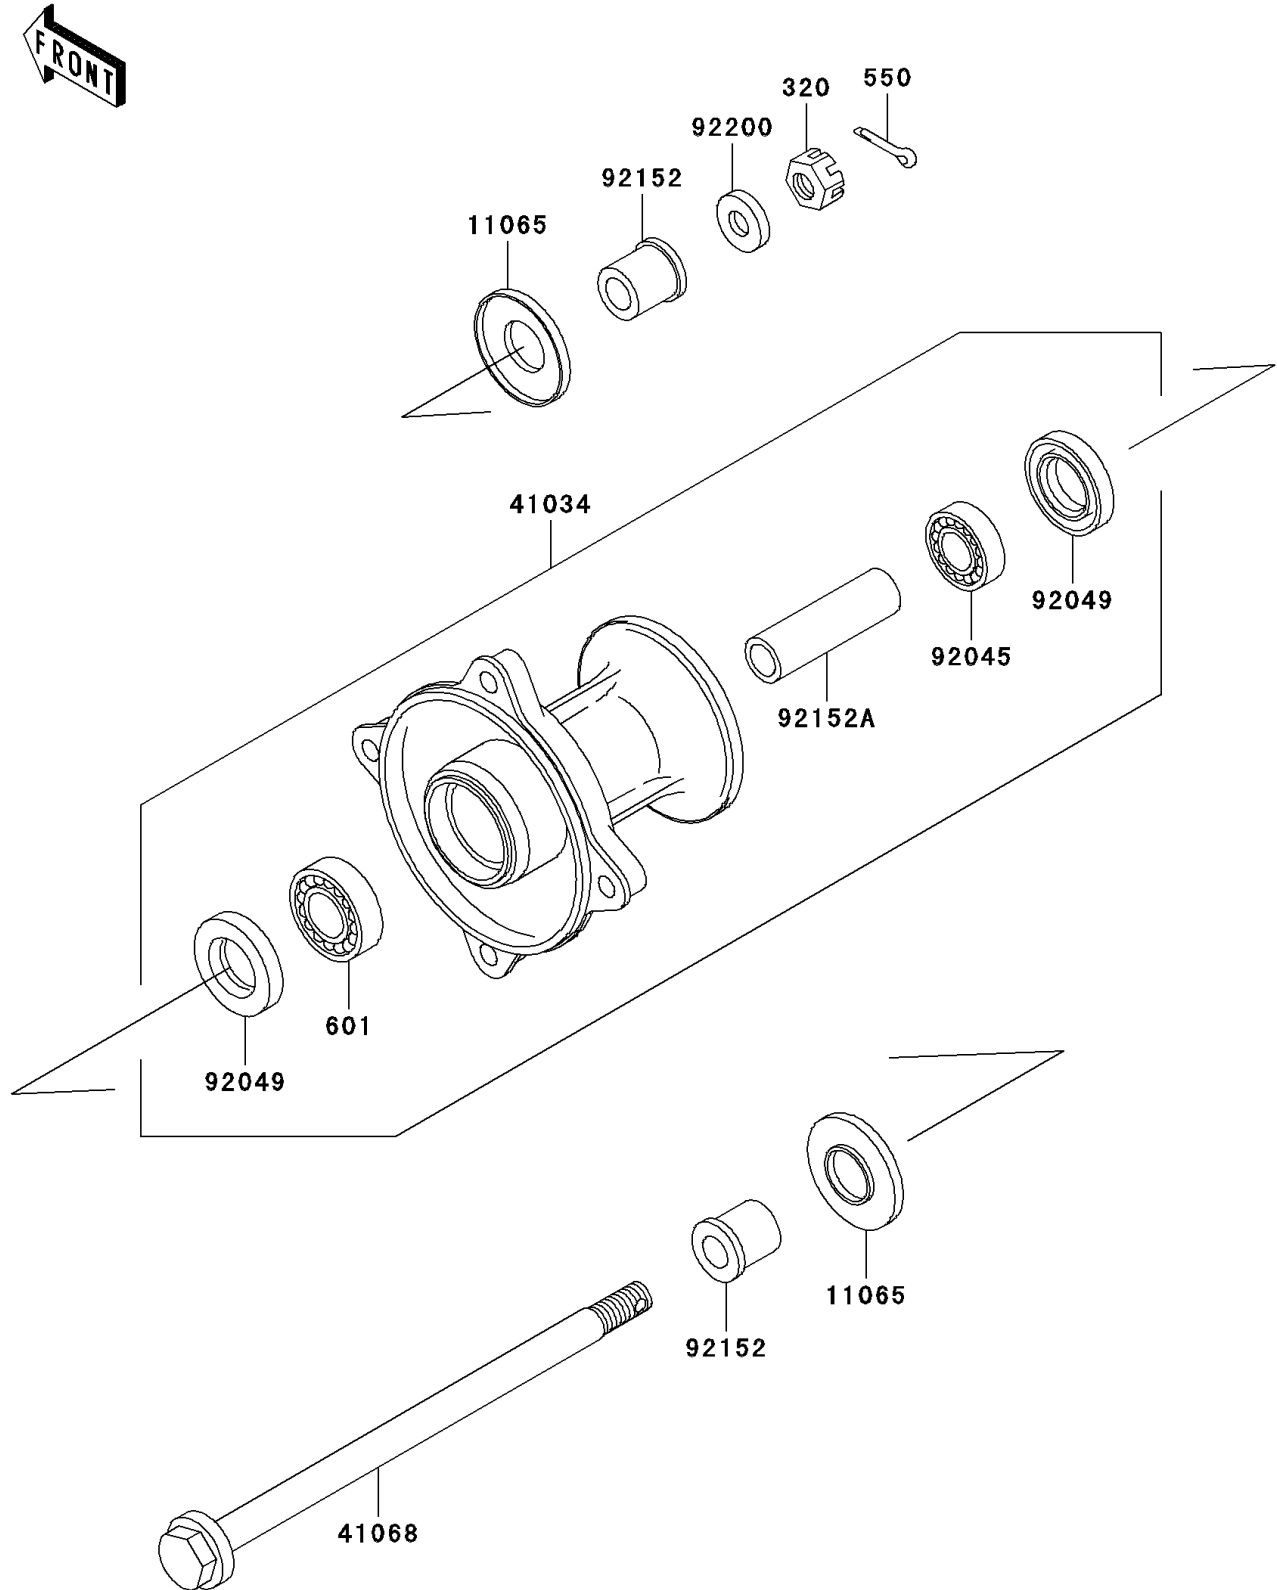

2004 KX65 PARTS DIAGRAM

Front Hub

F2230

2004 KX65 PARTS LIST

Front Hub

ITEM NAME	PART NUMBER	QUANTITY
NUT-CASTLE (Ref # 320)	320G1200	1
PIN-COTTER,3.0X25 (Ref # 550)	550D3025	1
BEARING-BALL,#6201UUC3 (Ref # 601)	601B6301UU	1
CAP (Ref # 11065)	11065-1137	2
DRUM-ASSY,FRONT BRAKE (Ref # 41034)	41034-1302	1
AXLE,FR (Ref # 41068)	41068-1418	1
BEARING-BALL,TMB201LLUC3/2A (Ref # 92045)	92045-1062	1
SEAL-OIL,TC20376.5 (Ref # 92049)	92049-1257	2
COLLAR,AXLE,L=15.5 (Ref # 92152)	92152-1196	2
COLLAR,FR BRAKE DRUM,L=59 (Ref # 92152A)	92152-1197	1
WASHER,12.3X23X2.3 (Ref # 92200)	92200-1004	1