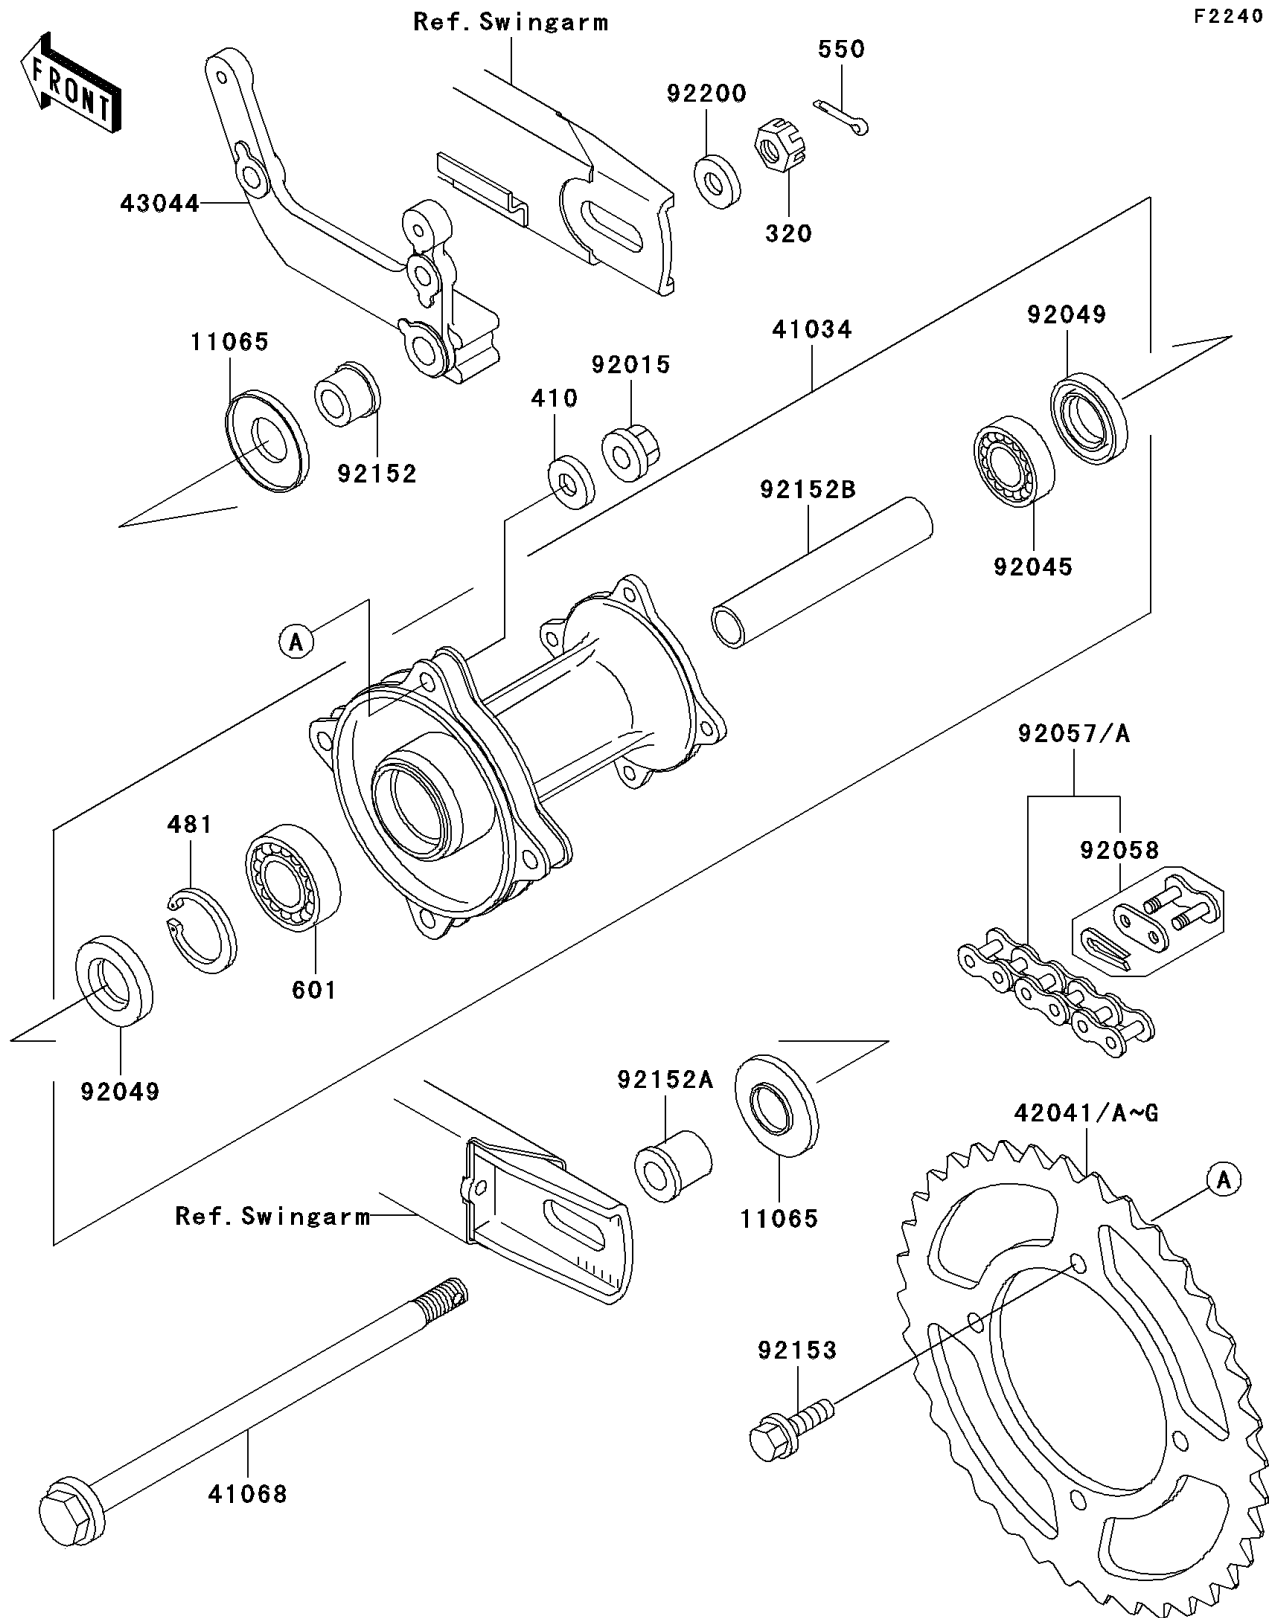

2003 KX65 PARTS DIAGRAM

Rear Hub

F2240

2003 KX65 PARTS LIST

Rear Hub

ITEM NAME	PART NUMBER	QUANTITY
NUT-CASTLE (Ref # 320)	320G1200	1
WASHER-PLAIN-SMALL,8MM (Ref # 410)	410B0800	4
CIRCLIP-TYPE-C,37MM (Ref # 481)	481J3700	1
PIN-COTTER,3.0X25 (Ref # 550)	550D3025	1
BEARING-BALL,#6201UUC3 (Ref # 601)	601B6301UU	1
CAP (Ref # 11065)	11065-1137	2
DRUM-ASSY,REAR BRAKE (Ref # 41034)	41034-1303	1
AXLE,RR (Ref # 41068)	41068-1419	1
SPROCKET-HUB,45T (Ref # 42041A)	42041-1526	1
SPROCKET-HUB,46T (Ref # 42041C)	42041-1527	1
SPROCKET-HUB,47T (Ref # 42041D)	42041-1528	1
SPROCKET-HUB,48T (Ref # 42041F)	42041-1529	1
SPROCKET-HUB,49T (Ref # 42041G)	42041-1549	1
HOLDER-COMP-CALIPER,RR (Ref # 43044)	43044-1127	1
NUT,8MM (Ref # 92015)	92015-1432	4
BEARING-BALL,TMB201LLUC3/2A (Ref # 92045)	92045-1062	1
SEAL-OIL,TC20376.5 (Ref # 92049)	92049-1257	2
CHAIN,DRIVE,DID420MBK1X110L (Ref # 92057A)	92057-1504	1
JOINT-CHAIN,DRIVE (Ref # 92058)	92058-1073	1
COLLAR,AXLE,L=15.5 (Ref # 92152)	92152-1196	1
COLLAR,RR AXLE,L=22 (Ref # 92152A)	92152-1198	1
COLLAR,RR BRAKE DRUM,L=89 (Ref # 92152B)	92152-1199	1
BOLT,FLANGED,8X28 (Ref # 92153)	92153-1101	4
WASHER,12.3X23X2.3 (Ref # 92200)	92200-1004	1