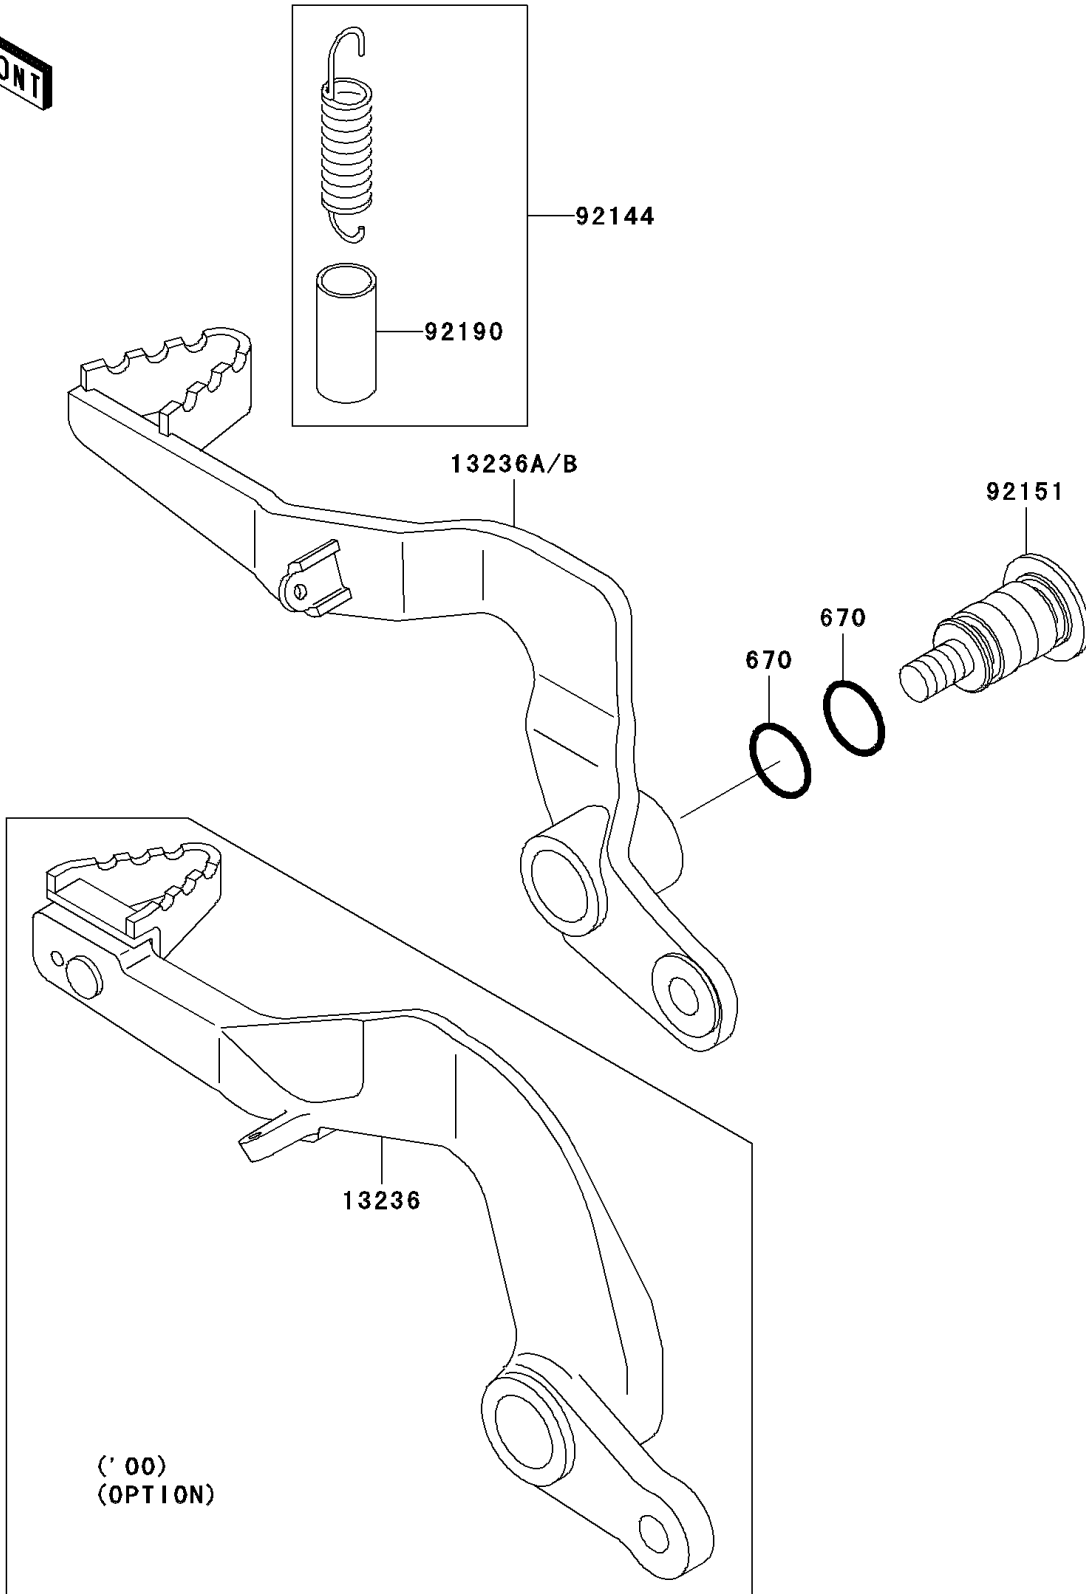

2001 KX65 PARTS DIAGRAM

Brake Pedal

F2260

2001 KX65 PARTS LIST

Brake Pedal

ITEM NAME	PART NUMBER	QUANTITY
O RING,12MM (Ref # 670)	670B2012	2
LEVER-COMP,BRAKE PEDAL,STEEL (Ref # 13236B)	13236-1369	1
SPRING,BRAKE PEDAL RETURN (Ref # 92144)	92144-1752	1
BOLT (Ref # 92151)	92151-1572	1
TUBE,13X16X25 (Ref # 92190)	92190-1488	1