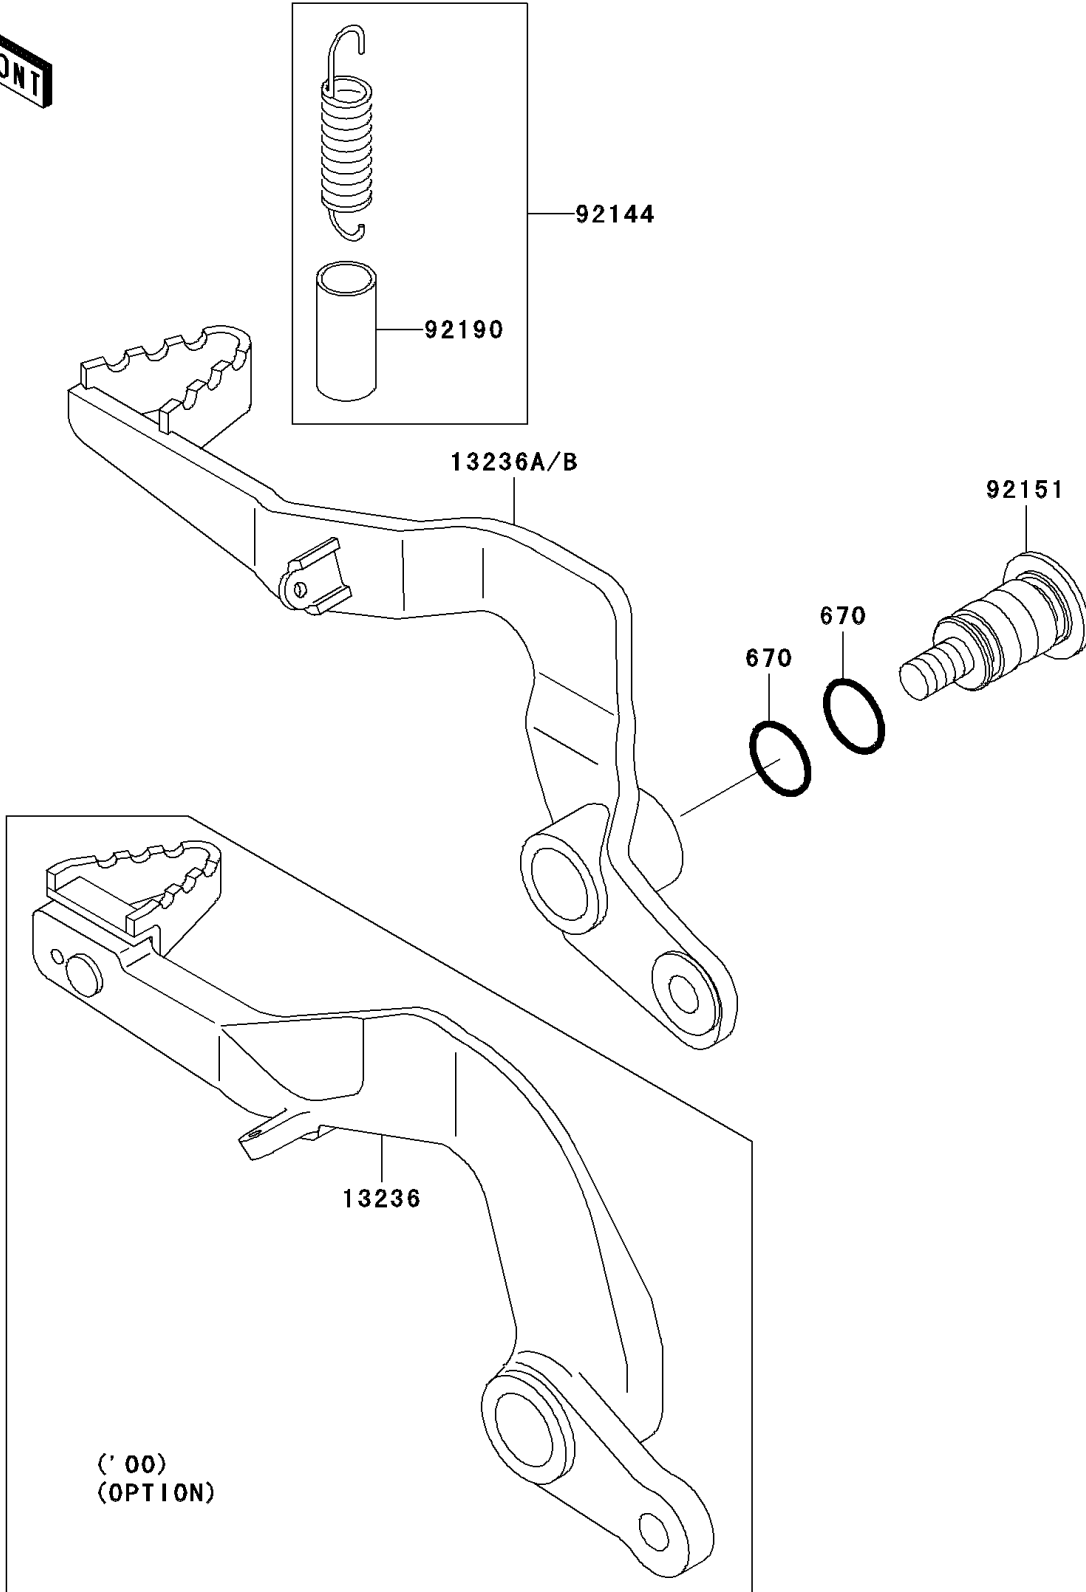

2003 KX65 PARTS DIAGRAM

Brake Pedal

F2260

2003 KX65 PARTS LIST

Brake Pedal

ITEM NAME	PART NUMBER	QUANTITY
O RING,12MM (Ref # 670)	670B2012	2
LEVER-COMP,BRAKE PEDAL,STEEL (Ref # 13236B)	13236-1369	1
SPRING,BRAKE PEDAL RETURN (Ref # 92144)	92144-1752	1
BOLT (Ref # 92151)	92151-1572	1
TUBE,13X16X25 (Ref # 92190)	92190-1488	1