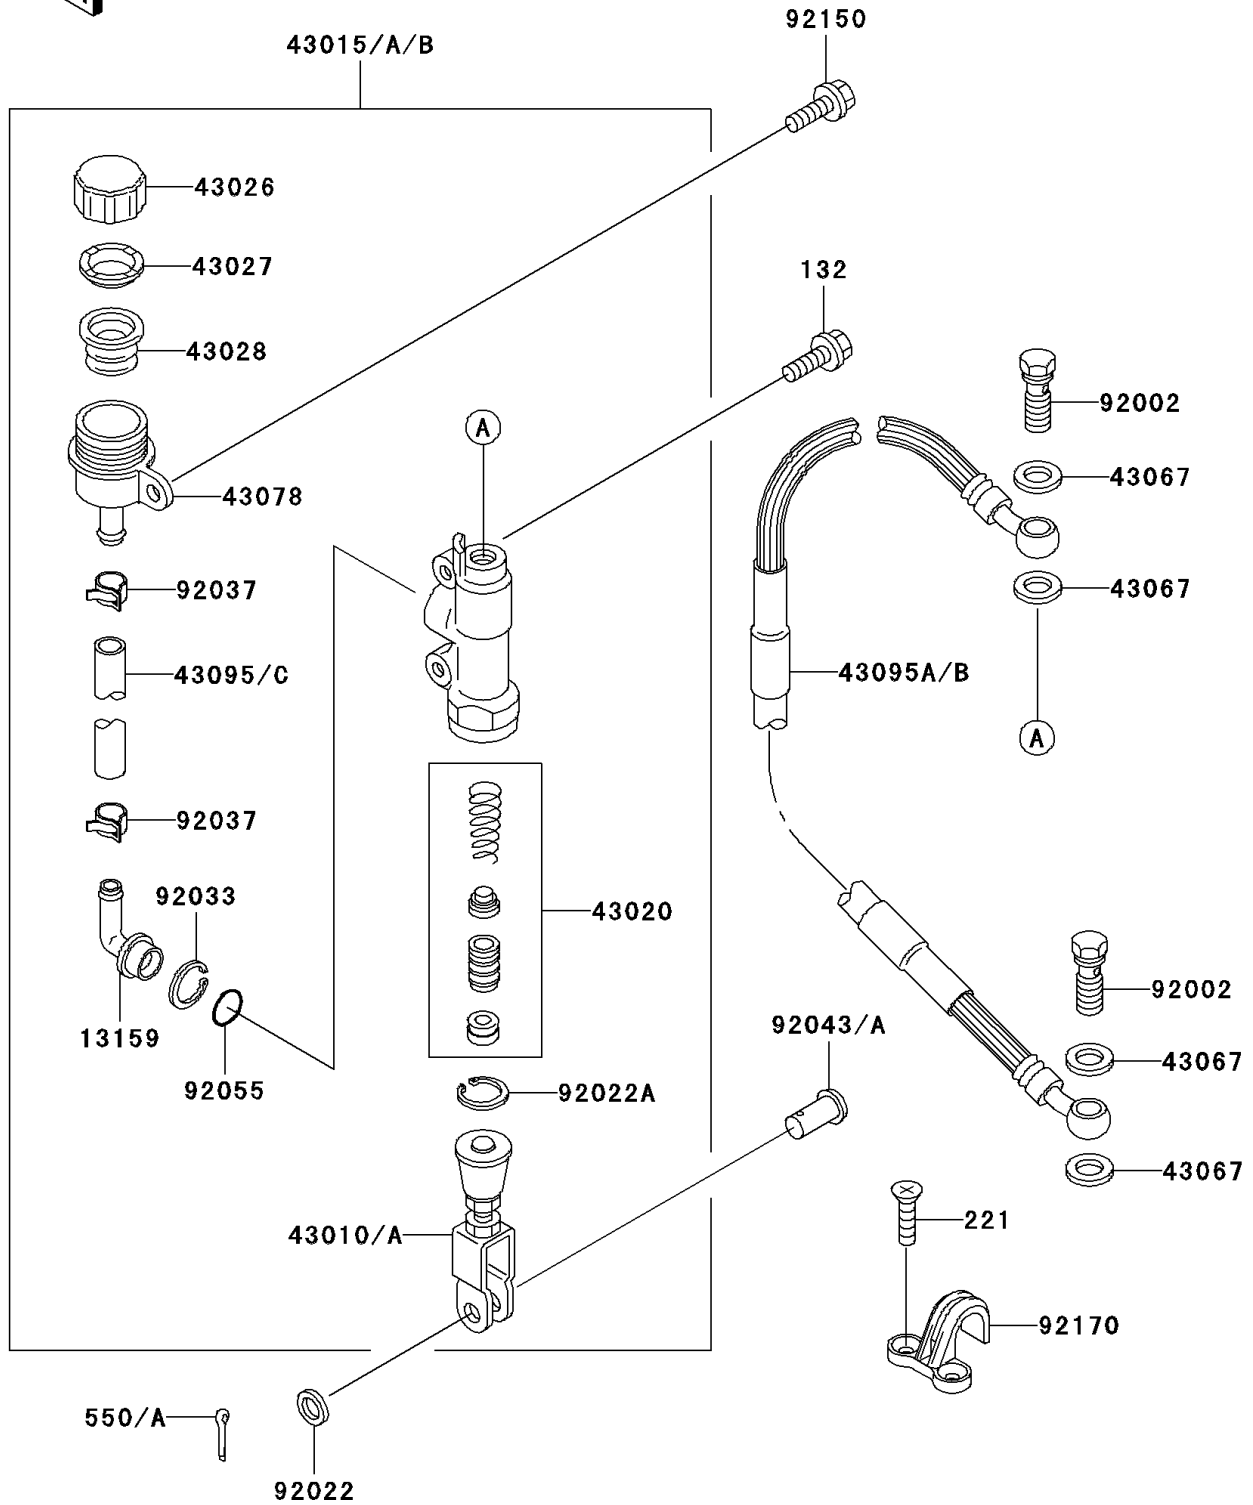

2003 KX65 PARTS DIAGRAM

Rear Master Cylinder

F2293

2003 KX65 PARTS LIST

Rear Master Cylinder

ITEM NAME	PART NUMBER	QUANTITY
BOLT-FLANGED-SMALL (Ref # 132)	132G0614	2
SCREW-CSK-CROS (Ref # 221)	221B0510	2
PIN-COTTER,2.0X15 (Ref # 550)	550D2015	1
CONNECTOR (Ref # 13159)	13159-1056	1
ROD-ASSY-BRAKE (Ref # 43010)	43010-1076	1
CYLINDER-ASSY-MASTER,RR (Ref # 43015B)	43015-1694	1
PISTON-COMP-BRAKE (Ref # 43020)	43020-1094	1
CAP-BRAKE (Ref # 43026)	43026-1058	1
PLATE-DIAPHRAGM (Ref # 43027)	43027-1052	1
DIAPHRAGM (Ref # 43028)	43028-1060	1
WASHER,10.5X15X1.5 (Ref # 43067)	43067-001	4
RESERVOIR (Ref # 43078)	43078-1068	1
HOSE-BRAKE,RR (Ref # 43095B)	43095-1228	1
HOSE-BRAKE,RR MASTER CYLINDER (Ref # 43095C)	43095-1254	1
BOLT,OIL,L=23 (Ref # 92002)	92002-1888	2
WASHER,8.5X13X1 (Ref # 92022)	92022-1028	1
WASHER,CIRCRIP (Ref # 92022A)	92022-1601	1
RING-SNAP,20.5MM (Ref # 92033)	92033-1186	1
CLAMP (Ref # 92037)	92037-1710	2
PIN (Ref # 92043)	92043-0004	1
RING-O,MASTER CYLINDER (Ref # 92055)	92055-1251	1
BOLT,6X14 (Ref # 92150)	92150-1340	1
CLAMP,HOSE (Ref # 92170)	92170-1684	1