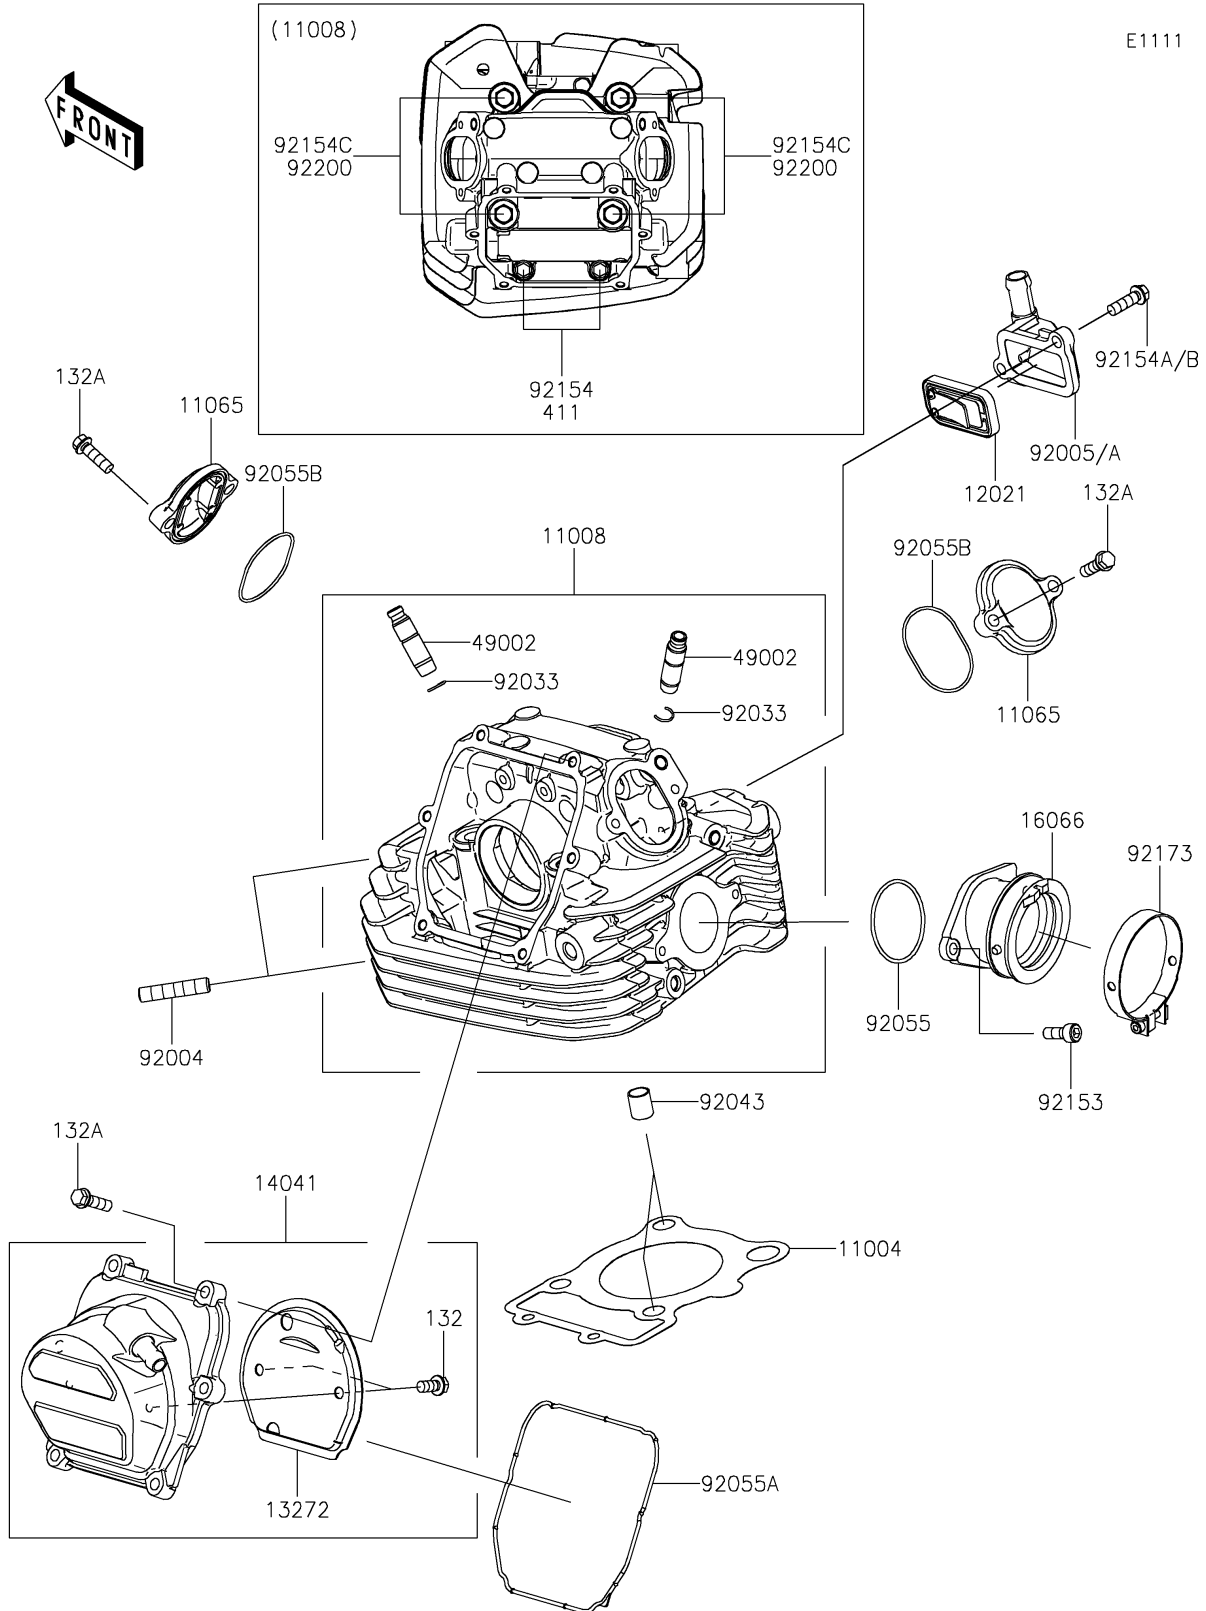

2022 KLX® 230R S PARTS DIAGRAM

Cylinder Head

2022 KLX® 230R S PARTS LIST

Cylinder Head

ITEM NAME	PART NUMBER	QUANTITY
-----------	-------------	----------