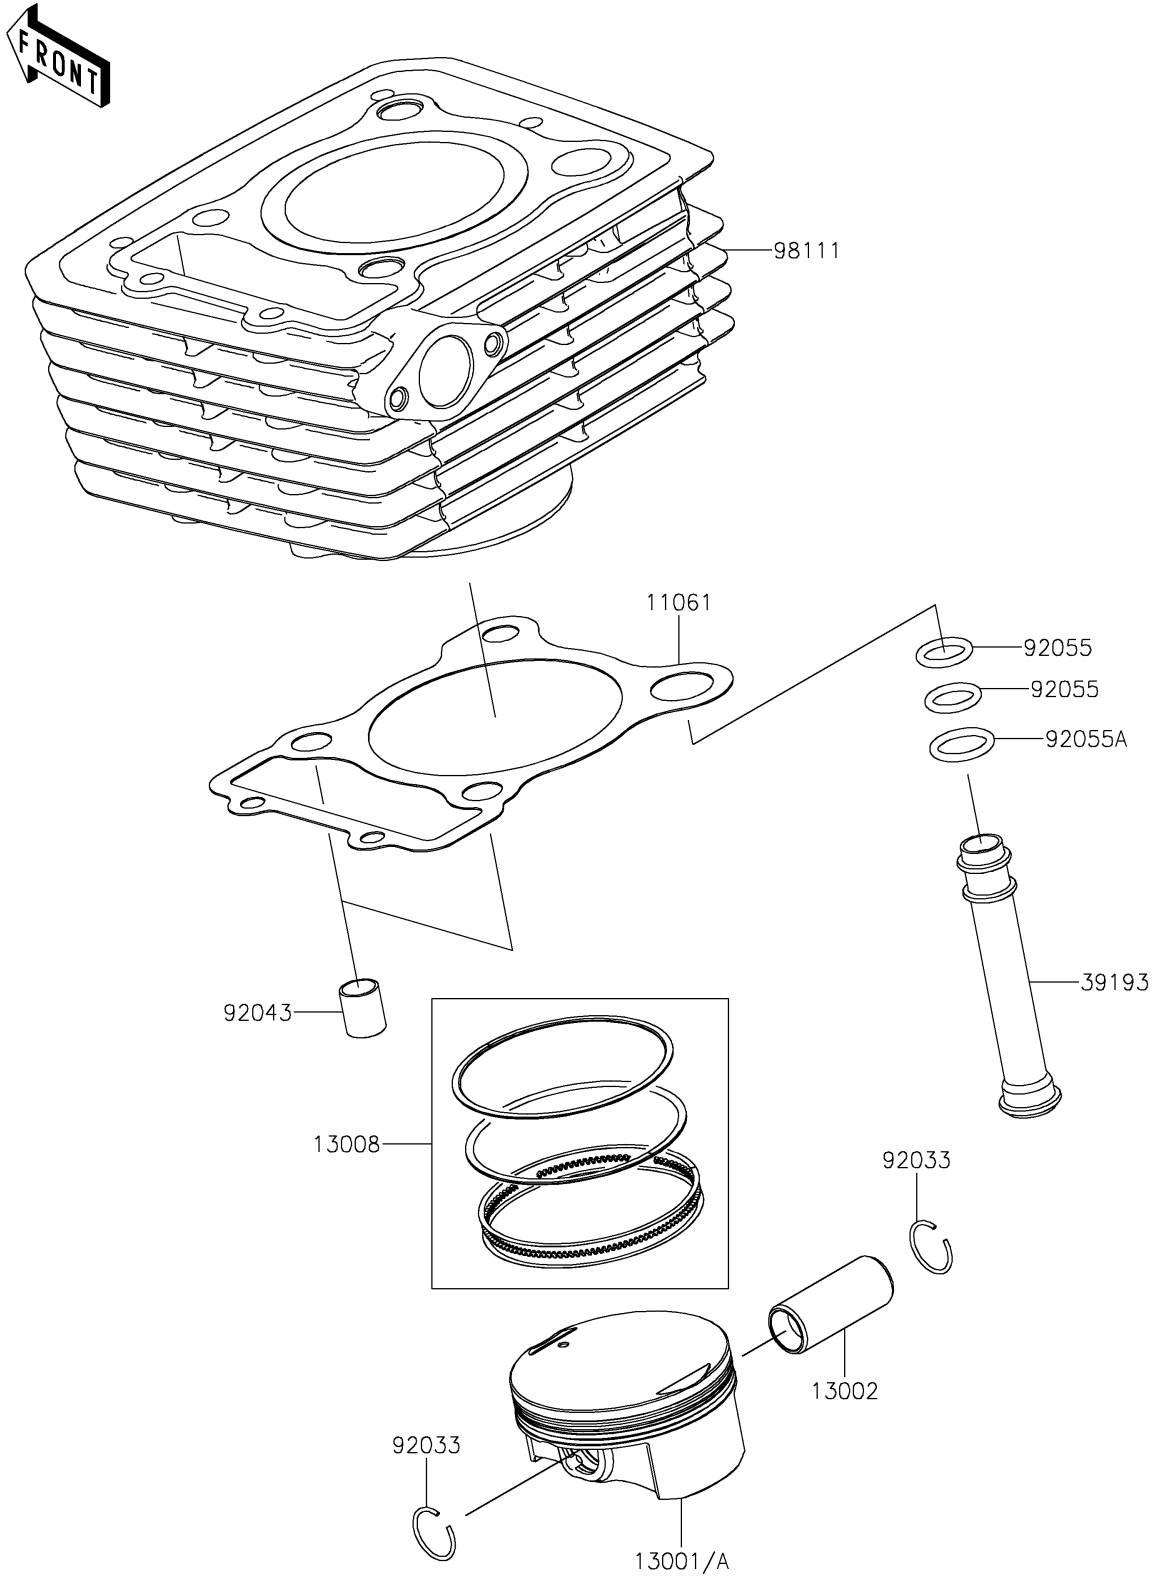

2021 KLX® 230R S PARTS DIAGRAM

Cylinder/Piston(s)

E1120

2021 KLX® 230R S PARTS LIST

Cylinder/Piston(s)

| ITEM NAME | PART NUMBER | QUANTITY |
|------------------------------------|-------------|----------|
| GASKET,CYLINDER BASE (Ref # 11061) | 11061-1298 | 1 |
| PISTON-ENGINE (Ref # 13001) | 13001-0804 | 1 |
| PISTON-ENGINE (Ref # 13001A) | 13001-0825 | 1 |
| PIN-PISTON (Ref # 13002) | 13002-0718 | 1 |
| RING-SET-PISTON (Ref # 13008) | 13008-0580 | 1 |
| PIPE-OIL (Ref # 39193) | 39193-0586 | 1 |
| RING-SNAP,PISTON PIN (Ref # 92033) | 92033-0732 | 2 |
| PIN,10.1X12X14 (Ref # 92043) | 92043-4009 | 2 |
| RING-O,12.3X2.4 (Ref # 92055) | 92055-0918 | 2 |
| RING-O,14.8X2.4 (Ref # 92055A) | 92055-0919 | 1 |
| CYLINDER-COMP-ENGINE (Ref # 98111) | 98111-0046 | 1 |