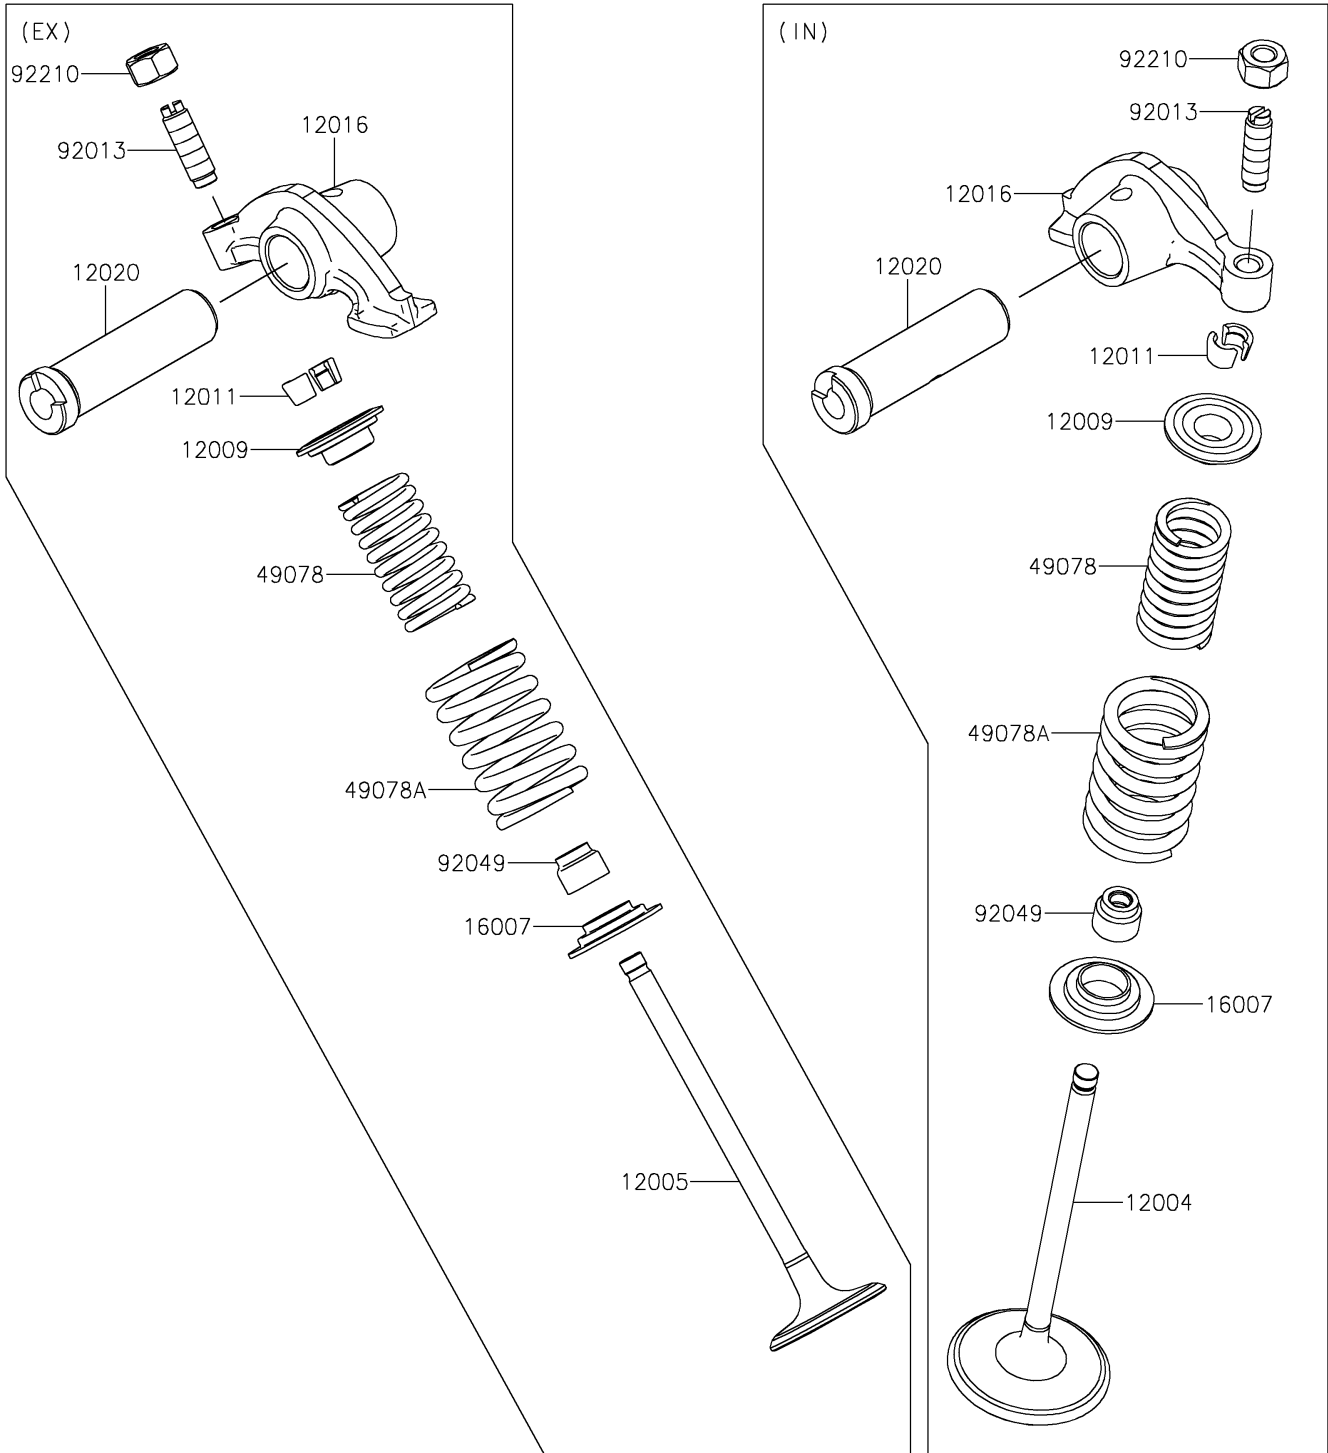

2022 KLX® 230R S PARTS DIAGRAM

Valve(s)

E1210

2022 KLX® 230R S PARTS LIST

Valve(s)

ITEM NAME	PART NUMBER	QUANTITY
VALVE-INTAKE (Ref # 12004)	12004-0765	1
VALVE-EXHAUST (Ref # 12005)	12005-0790	1
RETAINER-VALVE SPRING (Ref # 12009)	12009-1054	2
COLLET (Ref # 12011)	12011-1003	4
ARM-ROCKER (Ref # 12016)	12016-0728	2
SHAFT-ROCKER (Ref # 12020)	12020-0027	2
SEAT-SPRING (Ref # 16007)	16007-1163	2
SPRING-ENGINE VALVE (Ref # 49078)	49078-0756	2
SPRING-ENGINE VALVE (Ref # 49078A)	49078-0757	2
SCREW,6MM (Ref # 92013)	92013-009	2
SEAL-OIL,RVC2-5.5X8.5X8.3 (Ref # 92049)	92049-1062	2
NUT,6MM (Ref # 92210)	92210-1490	2