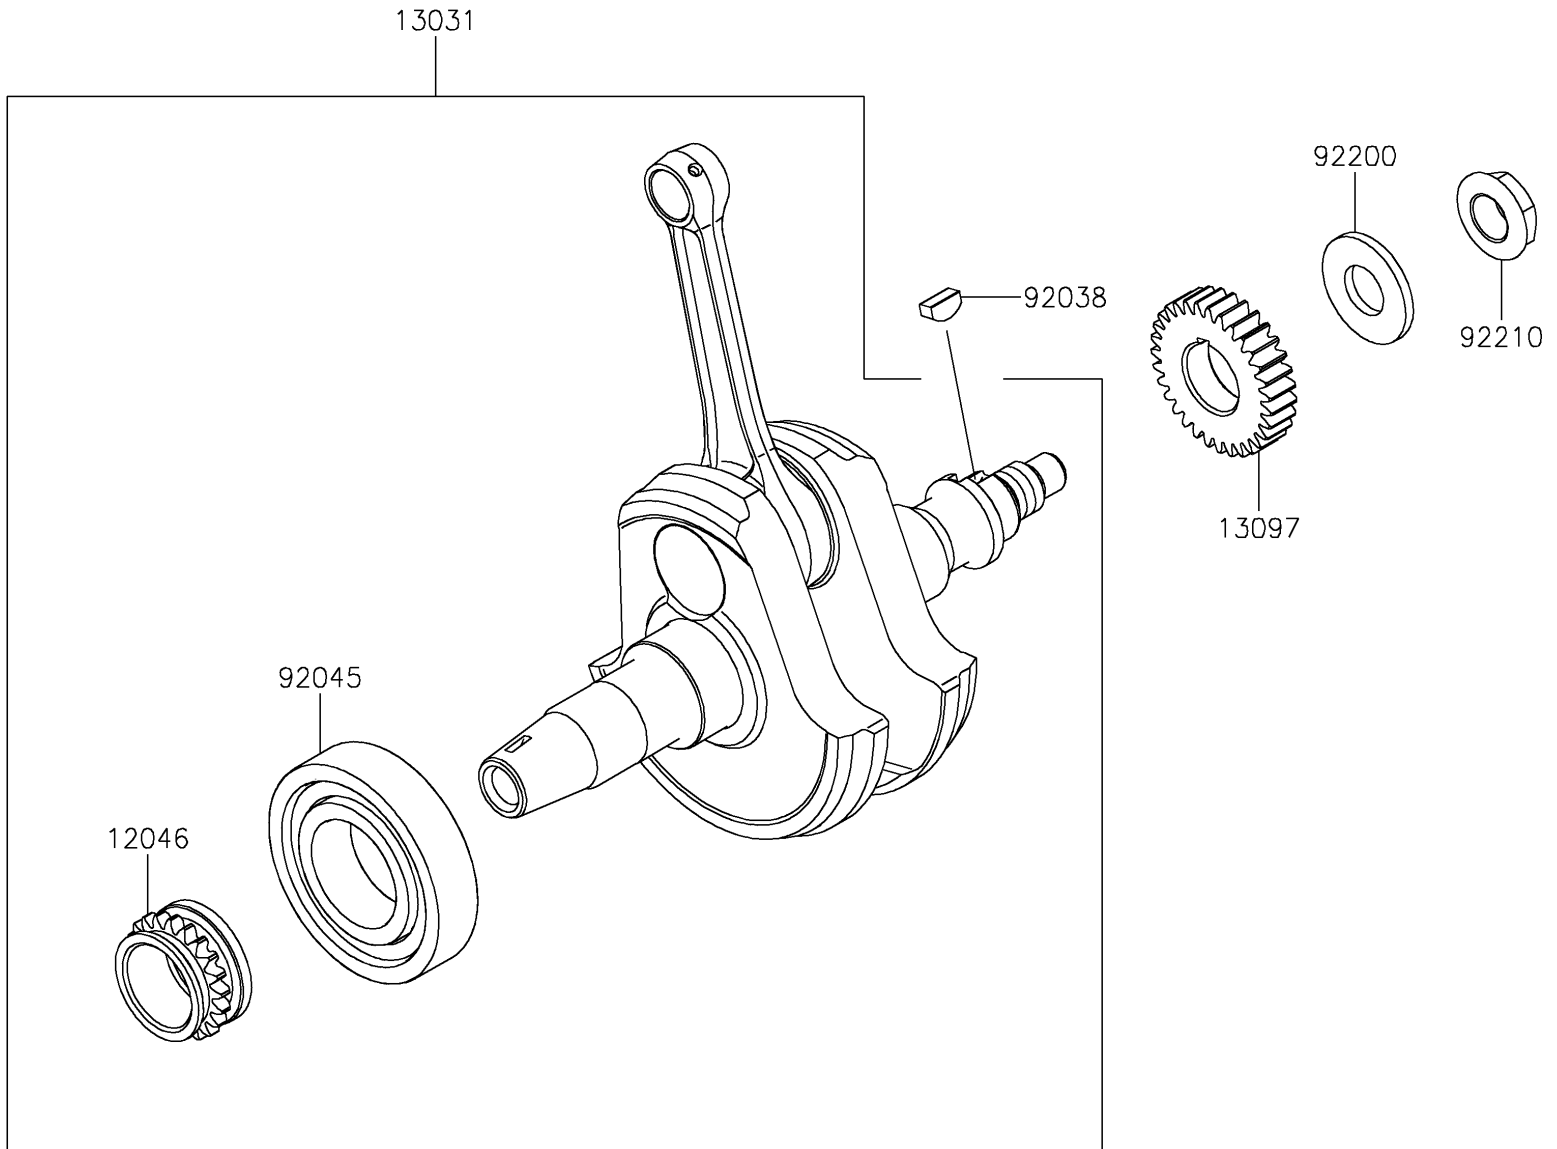

2022 KLX® 230R S PARTS DIAGRAM

Crankshaft

E1321

2022 KLX® 230R S PARTS LIST

Crankshaft

ITEM NAME	PART NUMBER	QUANTITY
SPROCKET,21T (Ref # 12046)	12046-0613	1
CRANKSHAFT-COMP (Ref # 13031)	13031-0909	1
GEAR-PRIMARY SPUR,31T (Ref # 13097)	13097-0603	1
KEY (Ref # 92038)	92038-1057	1
BEARING-BALL,6207CS17 (Ref # 92045)	92045-0906	1
WASHER,16.3X35X3.2 (Ref # 92200)	92200-0119	1
NUT,16MM (Ref # 92210)	92210-1538	1