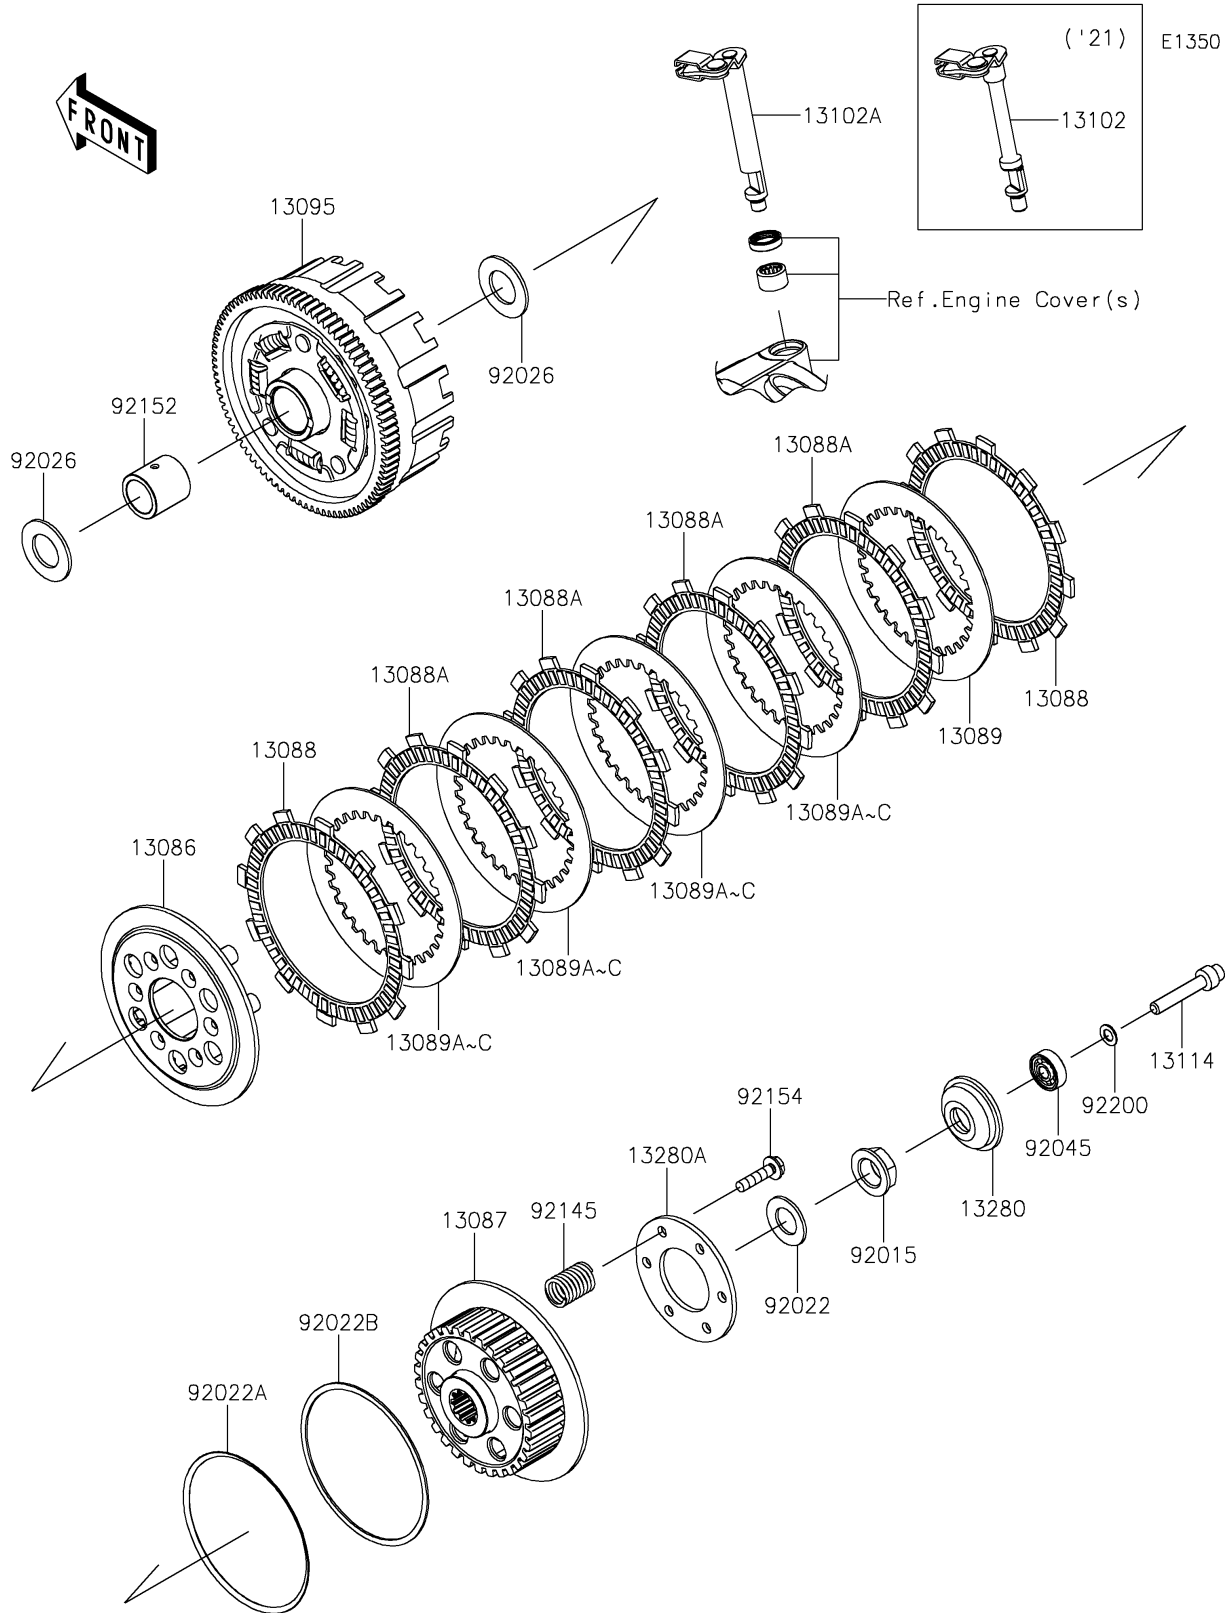

2021 KLX® 230R S PARTS DIAGRAM

Clutch

2021 KLX® 230R S PARTS LIST

Clutch

ITEM NAME	PART NUMBER	QUANTITY
WHEEL-CLUTCH (Ref # 13086)	13086-0008	1
HUB-CLUTCH (Ref # 13087)	13087-0588	1
PLATE-FRICTION (Ref # 13088)	13088-0562	2
PLATE-FRICTION (Ref # 13088A)	13088-0603	4
PLATE-CLUTCH (Ref # 13089)	13089-1085	1
PLATE-CLUTCH,T=1.6 (Ref # 13089A)	13089-1094	4
PLATE-CLUTCH,T=2.0 (Ref # 13089B)	13089-1116	AR
PLATE-CLUTCH,T=1.2 (Ref # 13089C)	13089-1117	AR
HOUSING-COMP-CLUTCH (Ref # 13095)	13095-0595	1
RELEASE-COMP-CLUTCH (Ref # 13102)	13102-0078	1
RELEASE-COMP-CLUTCH (Ref # 13102A)	13102-0082	1
PUSHER-CLUTCH (Ref # 13114)	13114-0001	1
HOLDER,CLUTCH PUSHER (Ref # 13280)	13280-0812	1
HOLDER,CLUTCH SPRING (Ref # 13280A)	13280-0936	1
NUT,16MM (Ref # 92015)	92015-1581	1
WASHER,16.3X29X1.75 (Ref # 92022)	92022-1356	1
WASHER,JUDDER SPRING (Ref # 92022A)	92022-1974	1
WASHER,JUDDER SPRING SEAT (Ref # 92022B)	92022-1993	1
SPACER,20.3X36.6X2 (Ref # 92026)	92026-0725	2
BEARING-BALL,627UMC3 J (Ref # 92045)	92045-0915	1
SPRING (Ref # 92145)	92145-1846	6
COLLAR,20X26.8X26.7 (Ref # 92152)	92152-2550	1
BOLT,6X25 (Ref # 92154)	92154-3785	6
WASHER,7X12.5X0.8 (Ref # 92200)	92200-0909	1