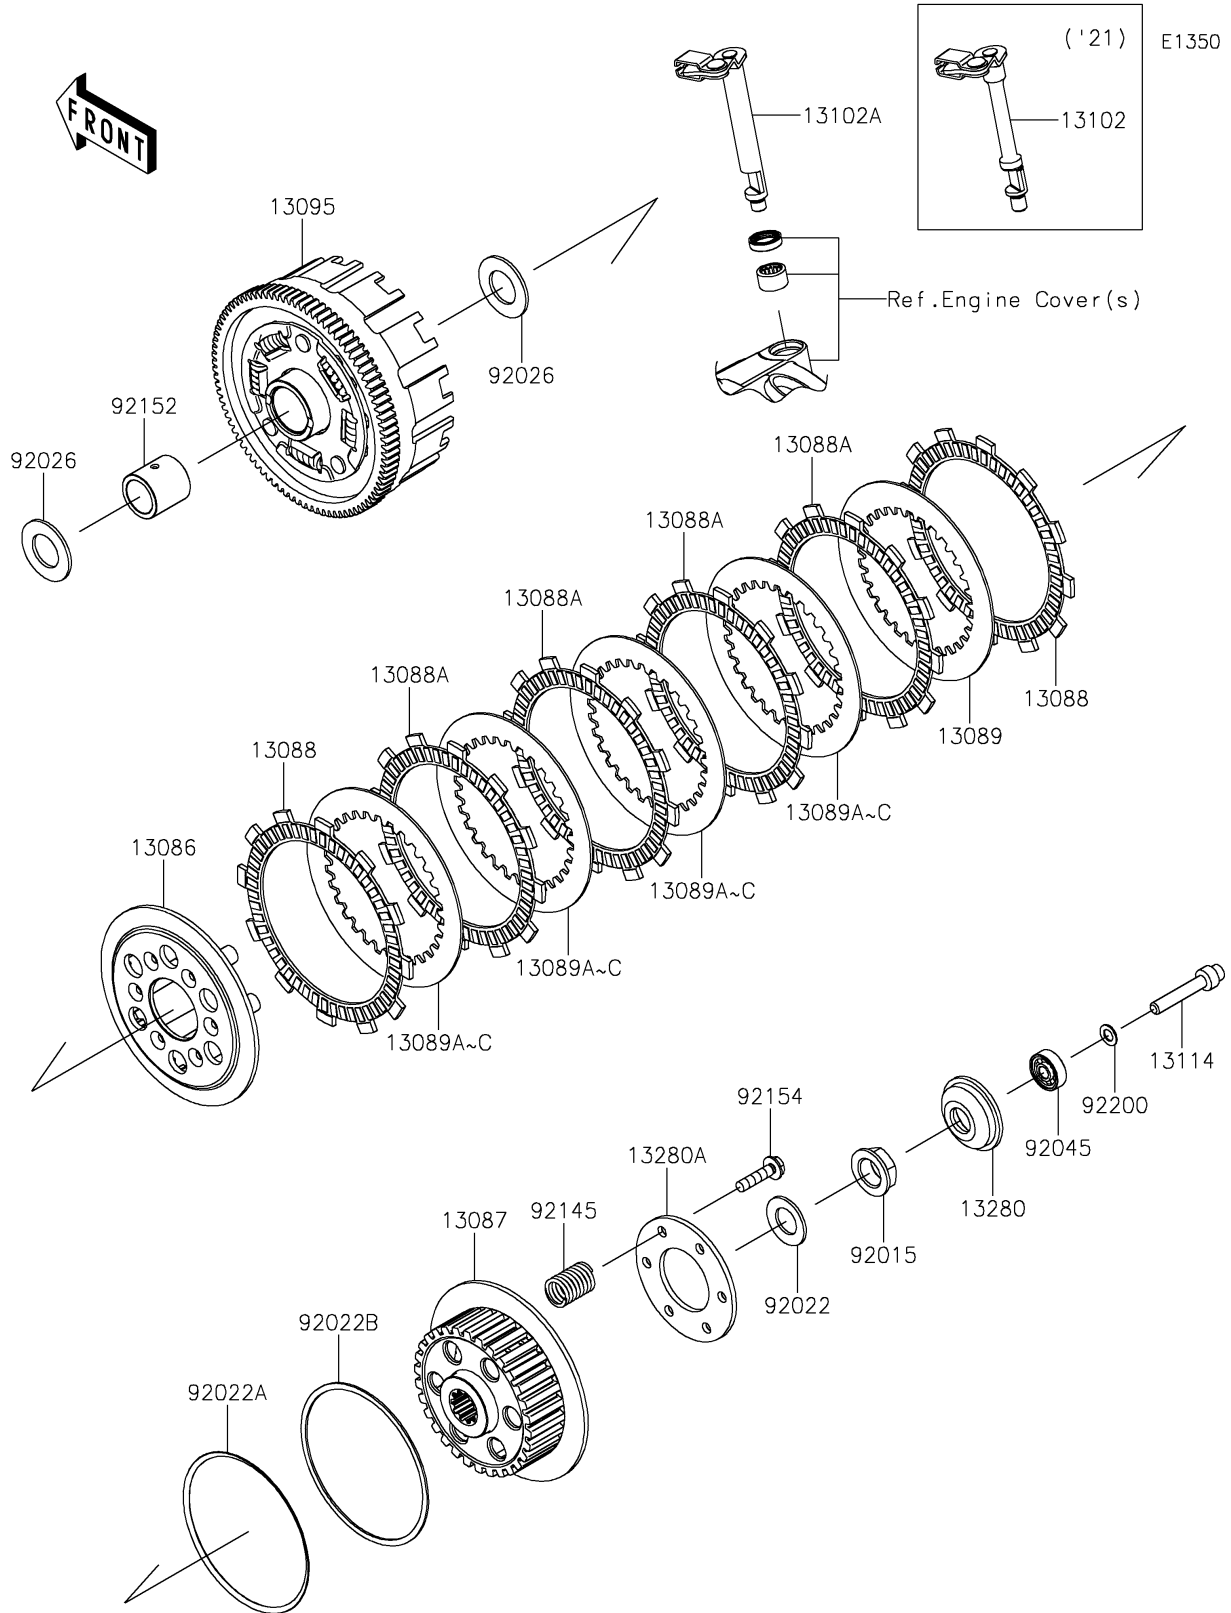

2022 KLX® 230R S PARTS DIAGRAM

Clutch

2022 KLX® 230R S PARTS LIST

Clutch

ITEM NAME	PART NUMBER	QUANTITY
WHEEL-CLUTCH (Ref # 13086)	13086-0008	1
HUB-CLUTCH (Ref # 13087)	13087-0588	1
PLATE-FRICTION (Ref # 13088)	13088-0562	2
PLATE-FRICTION (Ref # 13088A)	13088-0603	4
PLATE-CLUTCH (Ref # 13089)	13089-1085	1
PLATE-CLUTCH,T=1.6 (Ref # 13089A)	13089-1094	4
PLATE-CLUTCH,T=2.0 (Ref # 13089B)	13089-1116	AR
PLATE-CLUTCH,T=1.2 (Ref # 13089C)	13089-1117	AR
HOUSING-COMP-CLUTCH (Ref # 13095)	13095-0595	1
RELEASE-COMP-CLUTCH (Ref # 13102)	13102-0078	1
RELEASE-COMP-CLUTCH (Ref # 13102A)	13102-0082	1
PUSHER-CLUTCH (Ref # 13114)	13114-0001	1
HOLDER,CLUTCH PUSHER (Ref # 13280)	13280-0812	1
HOLDER,CLUTCH SPRING (Ref # 13280A)	13280-0936	1
NUT,16MM (Ref # 92015)	92015-1581	1
WASHER,16.3X29X1.75 (Ref # 92022)	92022-1356	1
WASHER,JUDDER SPRING (Ref # 92022A)	92022-1974	1
WASHER,JUDDER SPRING SEAT (Ref # 92022B)	92022-1993	1
SPACER,20.3X36.6X2 (Ref # 92026)	92026-0725	2
BEARING-BALL,627UMC3 J (Ref # 92045)	92045-0915	1
SPRING (Ref # 92145)	92145-1846	6
COLLAR,20X26.8X26.7 (Ref # 92152)	92152-2550	1
BOLT,6X25 (Ref # 92154)	92154-3785	6
WASHER,7X12.5X0.8 (Ref # 92200)	92200-0909	1