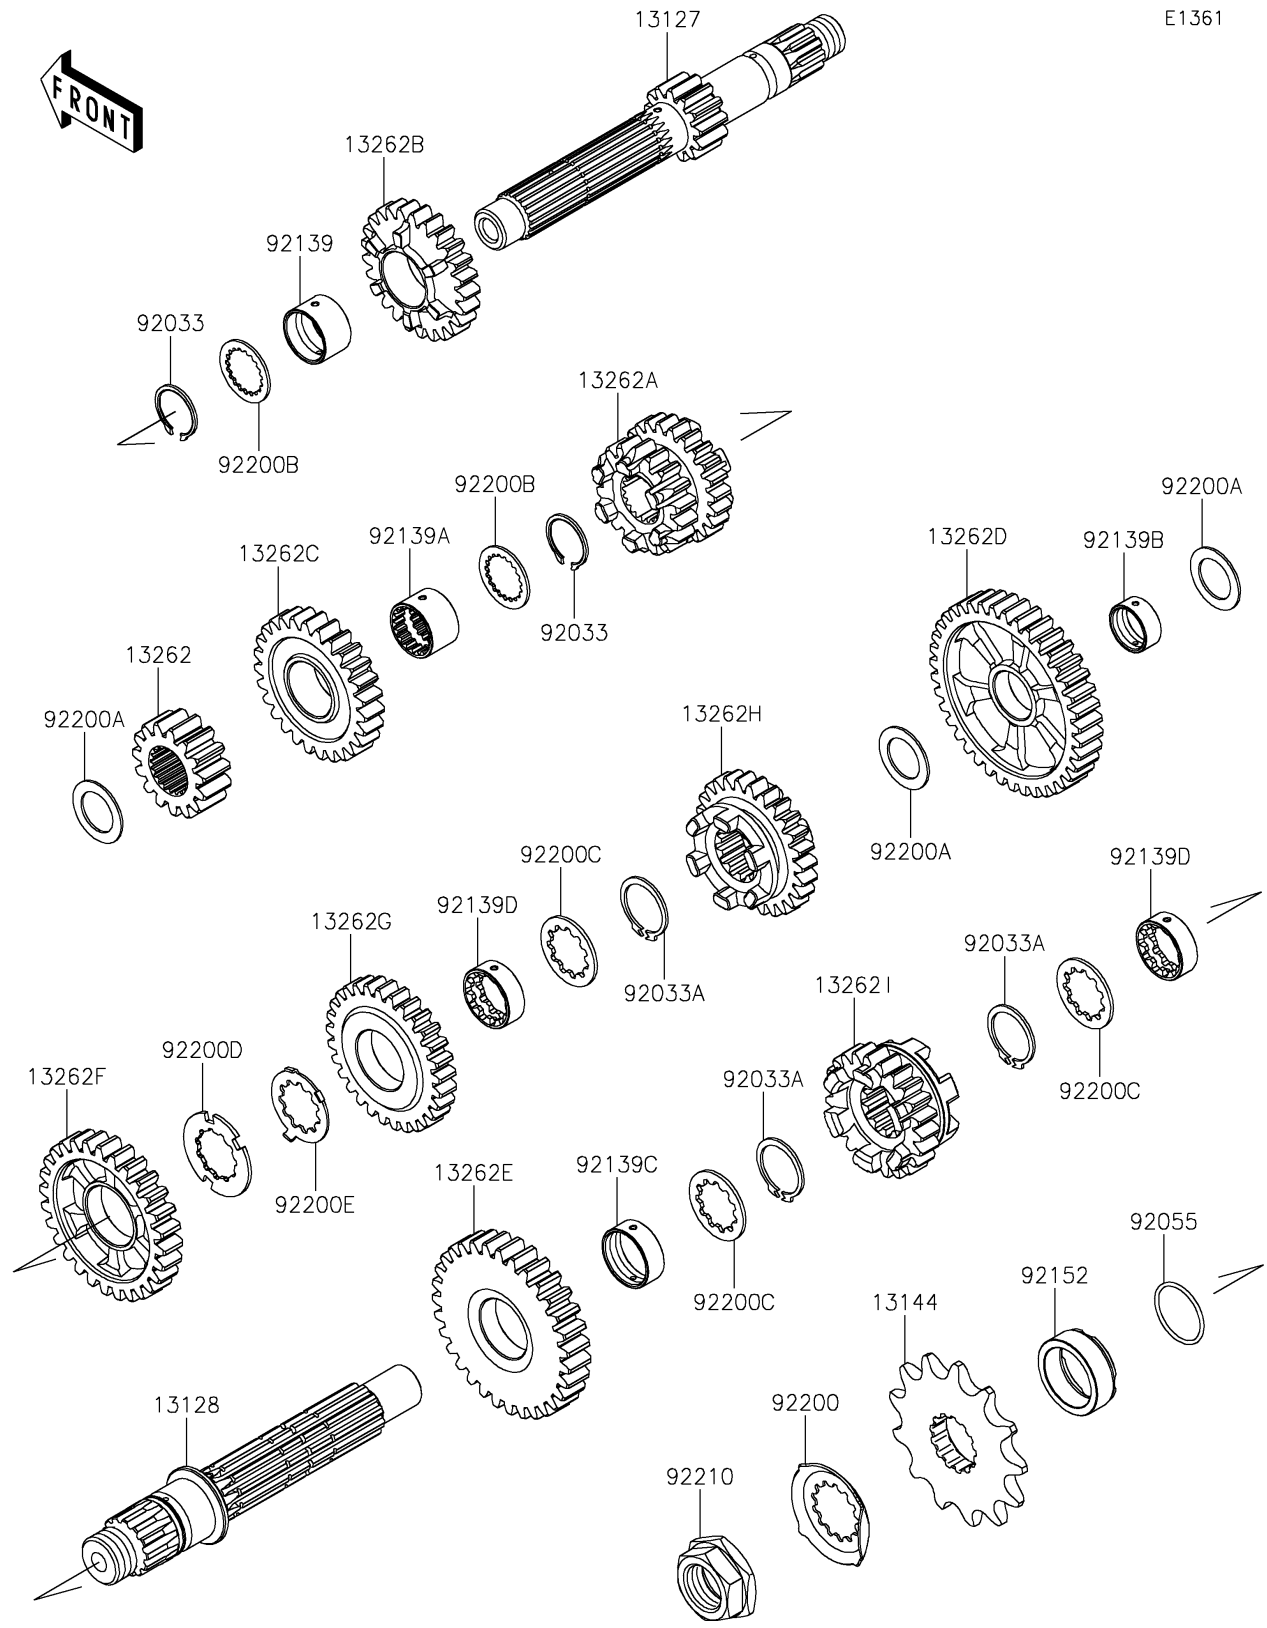

2021 KLX® 230R S PARTS DIAGRAM

Transmission

E1361

2021 KLX® 230R S PARTS LIST

Transmission

ITEM NAME	PART NUMBER	QUANTITY
SHAFT-TRANSMISSION INPUT (Ref # 13127)	13127-0698	1
SHAFT-TRANSMISSION OUTPUT (Ref # 13128)	13128-0712	1
SPROCKET-OUTPUT,13T (Ref # 13144)	13144-0591	1
GEAR,INPUT 2ND,15T (Ref # 13262)	13262-1368	1
GEAR,INPUT 3RD&4TH,18T&23T (Ref # 13262A)	13262-1369	1
GEAR,INPUT 5TH,25T (Ref # 13262B)	13262-1370	1
GEAR,INPUT 6TH,27T (Ref # 13262C)	13262-1371	1
GEAR,OUTPUT LOW,39T (Ref # 13262D)	13262-1372	1
GEAR,OUTPUT 2ND,31T (Ref # 13262E)	13262-1373	1
GEAR,OUTPUT 3RD,28T (Ref # 13262F)	13262-1374	1
GEAR,OUTPUT 4TH,29T (Ref # 13262G)	13262-1375	1
GEAR,OUTPUT 5TH,26T (Ref # 13262H)	13262-1376	1
GEAR,OUTPUT 6TH,23T (Ref # 13262I)	13262-1377	1
RING-SNAP (Ref # 92033)	92033-0798	2
RING-SNAP (Ref # 92033A)	92033-0799	3
RING-O,21.5X1.5 (Ref # 92055)	92055-0196	1
BUSHING,20X23X14 (Ref # 92139)	92139-0917	1
BUSHING,17.9X23X14.5 (Ref # 92139A)	92139-0918	1
BUSHING,17X20X8.5 (Ref # 92139B)	92139-0919	1
BUSHING,22X25X8.5 (Ref # 92139C)	92139-0920	1
BUSHING,18.7X25X8.6 (Ref # 92139D)	92139-0921	2
COLLAR (Ref # 92152)	92152-1350	1
WASHER (Ref # 92200)	92200-1720	1
WASHER,17.2X26X1 (Ref # 92200A)	92200-2223	3
WASHER,20X26X1.2 (Ref # 92200B)	92200-2224	2
WASHER,22.3X29X1.5 (Ref # 92200C)	92200-2226	3
WASHER (Ref # 92200D)	92200-2227	1
WASHER (Ref # 92200E)	92200-2228	1
NUT,20MM (Ref # 92210)	92210-0850	1