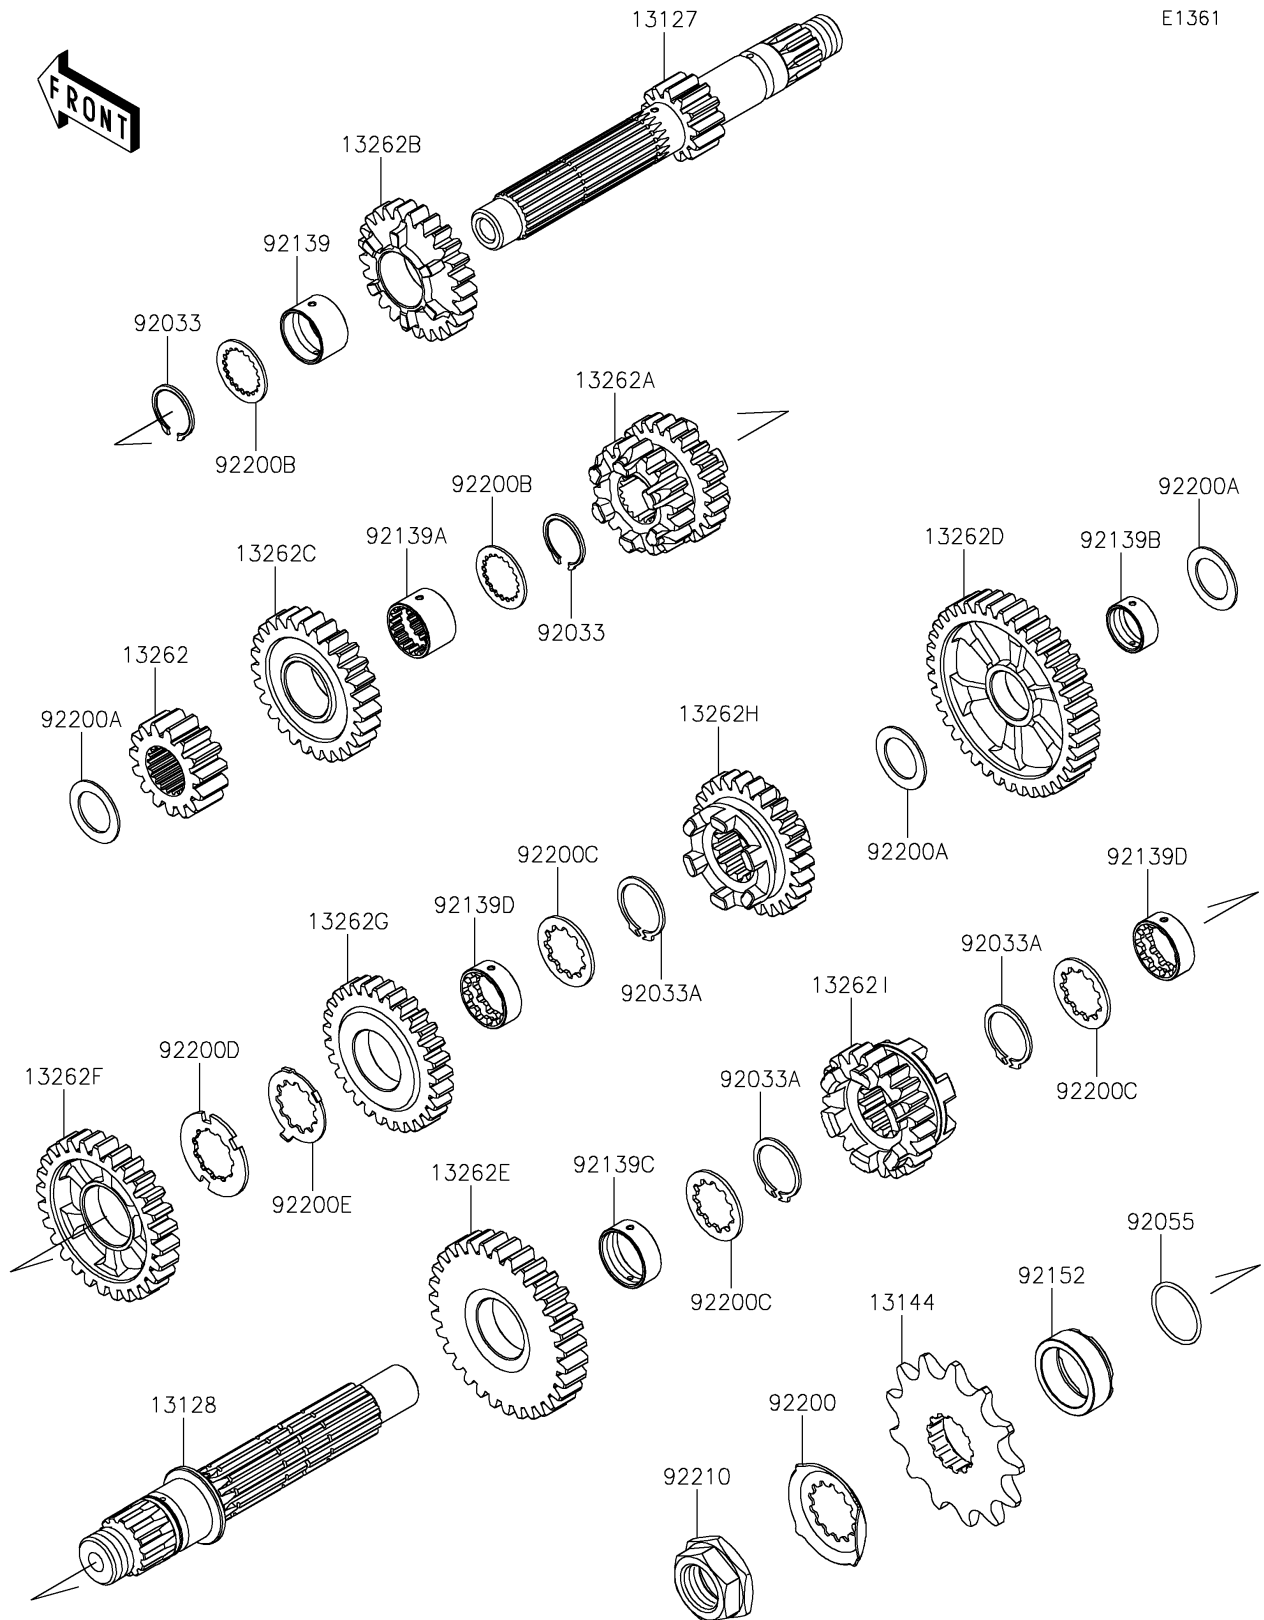

2022 KLX® 230R S PARTS DIAGRAM

Transmission

E1361

2022 KLX® 230R S PARTS LIST

Transmission

ITEM NAME	PART NUMBER	QUANTITY
SHAFT-TRANSMISSION INPUT (Ref # 13127)	13127-0698	1
SHAFT-TRANSMISSION OUTPUT (Ref # 13128)	13128-0712	1
SPROCKET-OUTPUT,13T (Ref # 13144)	13144-0591	1
GEAR,INPUT 2ND,15T (Ref # 13262)	13262-1368	1
GEAR,INPUT 3RD&4TH,18T&23T (Ref # 13262A)	13262-1369	1
GEAR,INPUT 5TH,25T (Ref # 13262B)	13262-1370	1
GEAR,INPUT 6TH,27T (Ref # 13262C)	13262-1371	1
GEAR,OUTPUT LOW,39T (Ref # 13262D)	13262-1372	1
GEAR,OUTPUT 2ND,31T (Ref # 13262E)	13262-1373	1
GEAR,OUTPUT 3RD,28T (Ref # 13262F)	13262-1374	1
GEAR,OUTPUT 4TH,29T (Ref # 13262G)	13262-1375	1
GEAR,OUTPUT 5TH,26T (Ref # 13262H)	13262-1376	1
GEAR,OUTPUT 6TH,23T (Ref # 13262I)	13262-1377	1
RING-SNAP (Ref # 92033)	92033-0798	2
RING-SNAP (Ref # 92033A)	92033-0799	3
RING-O,21.5X1.5 (Ref # 92055)	92055-0196	1
BUSHING,20X23X14 (Ref # 92139)	92139-0917	1
BUSHING,17.9X23X14.5 (Ref # 92139A)	92139-0918	1
BUSHING,17X20X8.5 (Ref # 92139B)	92139-0919	1
BUSHING,22X25X8.5 (Ref # 92139C)	92139-0920	1
BUSHING,18.7X25X8.6 (Ref # 92139D)	92139-0921	2
COLLAR (Ref # 92152)	92152-1350	1
WASHER (Ref # 92200)	92200-1720	1
WASHER,17.2X26X1 (Ref # 92200A)	92200-2223	3
WASHER,20X26X1.2 (Ref # 92200B)	92200-2224	2
WASHER,22.3X29X1.5 (Ref # 92200C)	92200-2226	3
WASHER (Ref # 92200D)	92200-2227	1
WASHER (Ref # 92200E)	92200-2228	1
NUT,20MM (Ref # 92210)	92210-0850	1