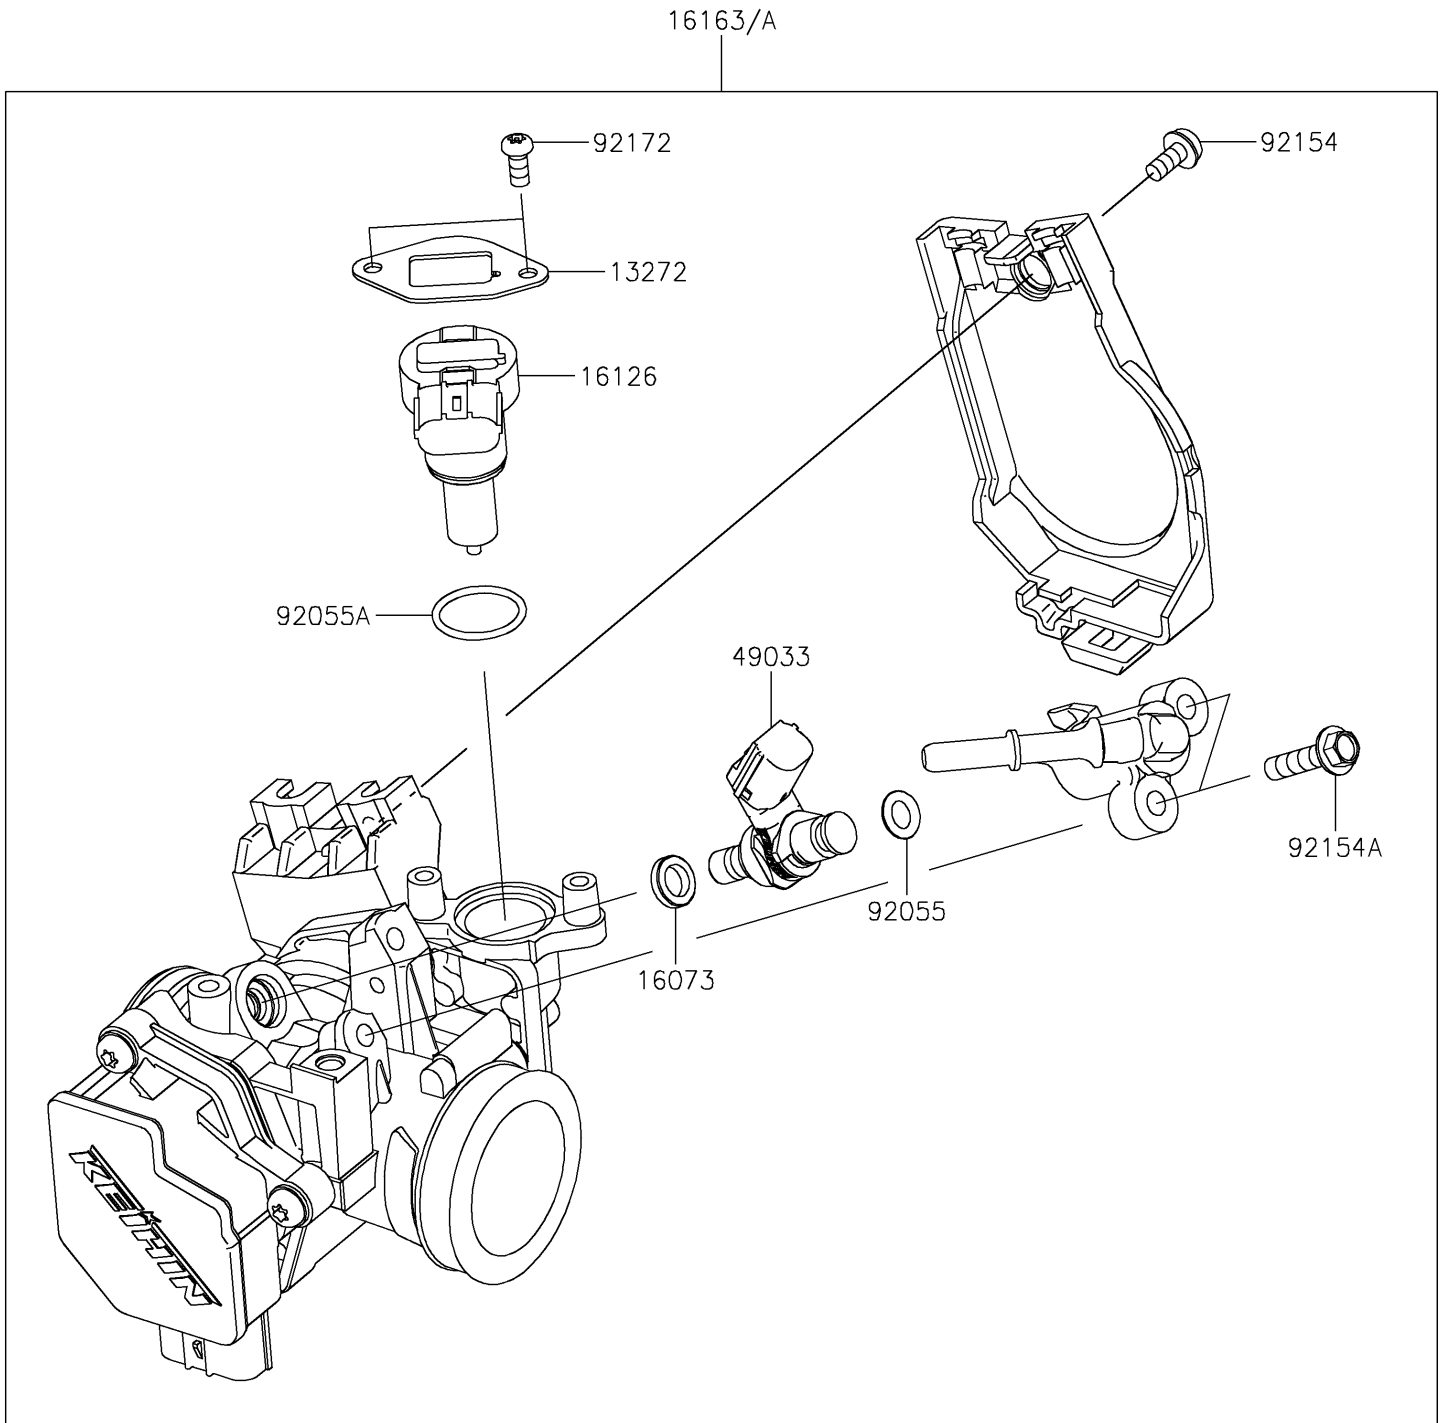

2021 KLX® 230R S PARTS DIAGRAM

Throttle

E1510

2021 KLX® 230R S PARTS LIST

Throttle

ITEM NAME	PART NUMBER	QUANTITY
PLATE (Ref # 13272)	13272-1862	1
INSULATOR (Ref # 16073)	16073-0821	1
VALVE,ISC (Ref # 16126)	16126-0729	1
THROTTLE-ASSY (Ref # 16163)	16163-0951	1
THROTTLE-ASSY (Ref # 16163A)	16163-0990	1
THROTTLE-ASSY (Ref # 16163A)	16163-0990	1
NOZZLE-INJECTION (Ref # 49033)	49033-0031	1
RING-O,6.3X2.2 (Ref # 92055)	92055-0821	1
RING-O (Ref # 92055A)	92055-0826	1
BOLT (Ref # 92154)	92154-0133	1
BOLT,FLANGED,5X20 (Ref # 92154A)	92154-1559	2
SCREW,TORX (Ref # 92172)	92172-0903	2