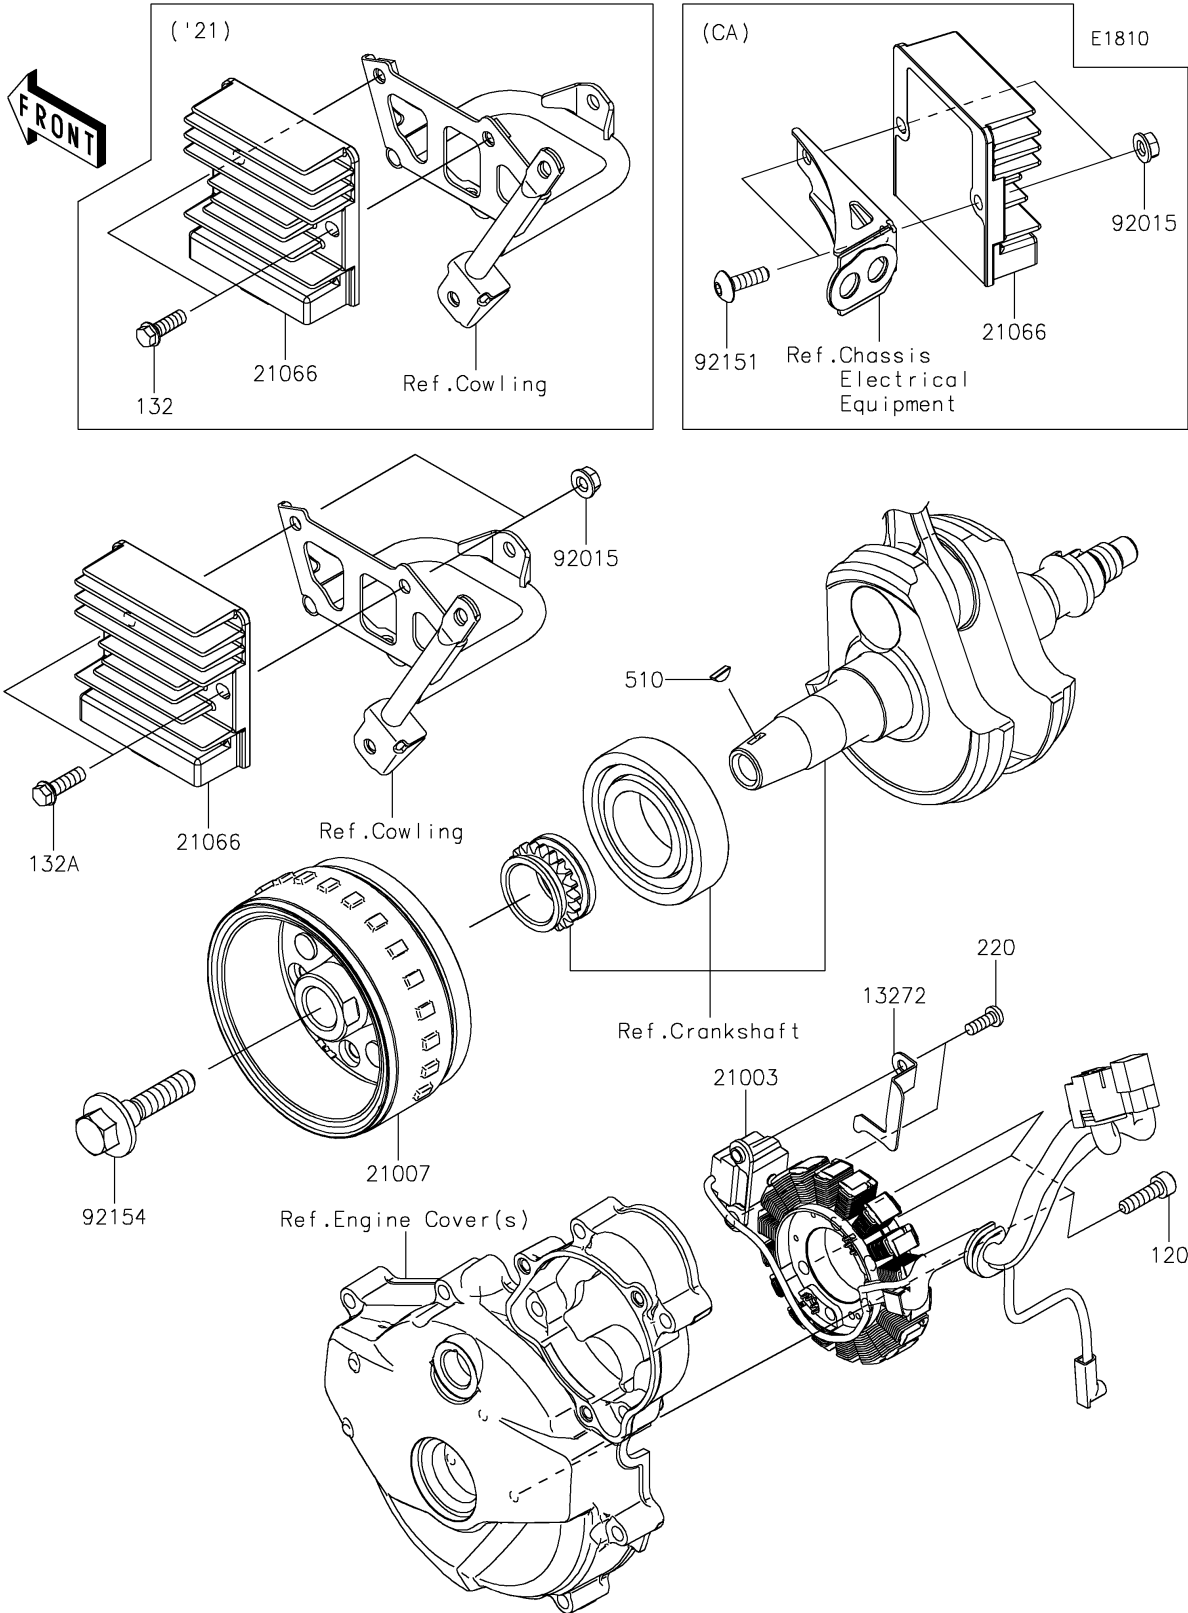

# 2022 KLX® 230R S PARTS DIAGRAM

## Generator

## 2022 KLX® 230R S PARTS LIST

### Generator

ITEM NAME	PART NUMBER	QUANTITY
PLATE,PULSING COIL (Ref # 13272)	13272-2615	1
STATOR (Ref # 21003)	21003-0199	1
ROTOR (Ref # 21007)	21007-0680	1
REGULATOR-VOLTAGE (Ref # 21066)	21066-0775	1
NUT,FLANGED,6MM (Ref # 92015)	92015-1367	2
BOLT,SOCKET,6X20 (Ref # 92151)	92151-1750	2
BOLT (Ref # 92154)	92154-1309	1
BOLT-SOCKET,6X22 (Ref # 120)	120CA0622	3
BOLT-FLANGED-SMALL,6X18 (Ref # 132)	132BA0618	2
BOLT-FLANGED-SMALL,6X20 (Ref # 132A)	132BA0620	2
SCREW-PAN-CROS,5X14 (Ref # 220)	220AA0514	2
KEY-WOODRUFF (Ref # 510)	510A3100	1