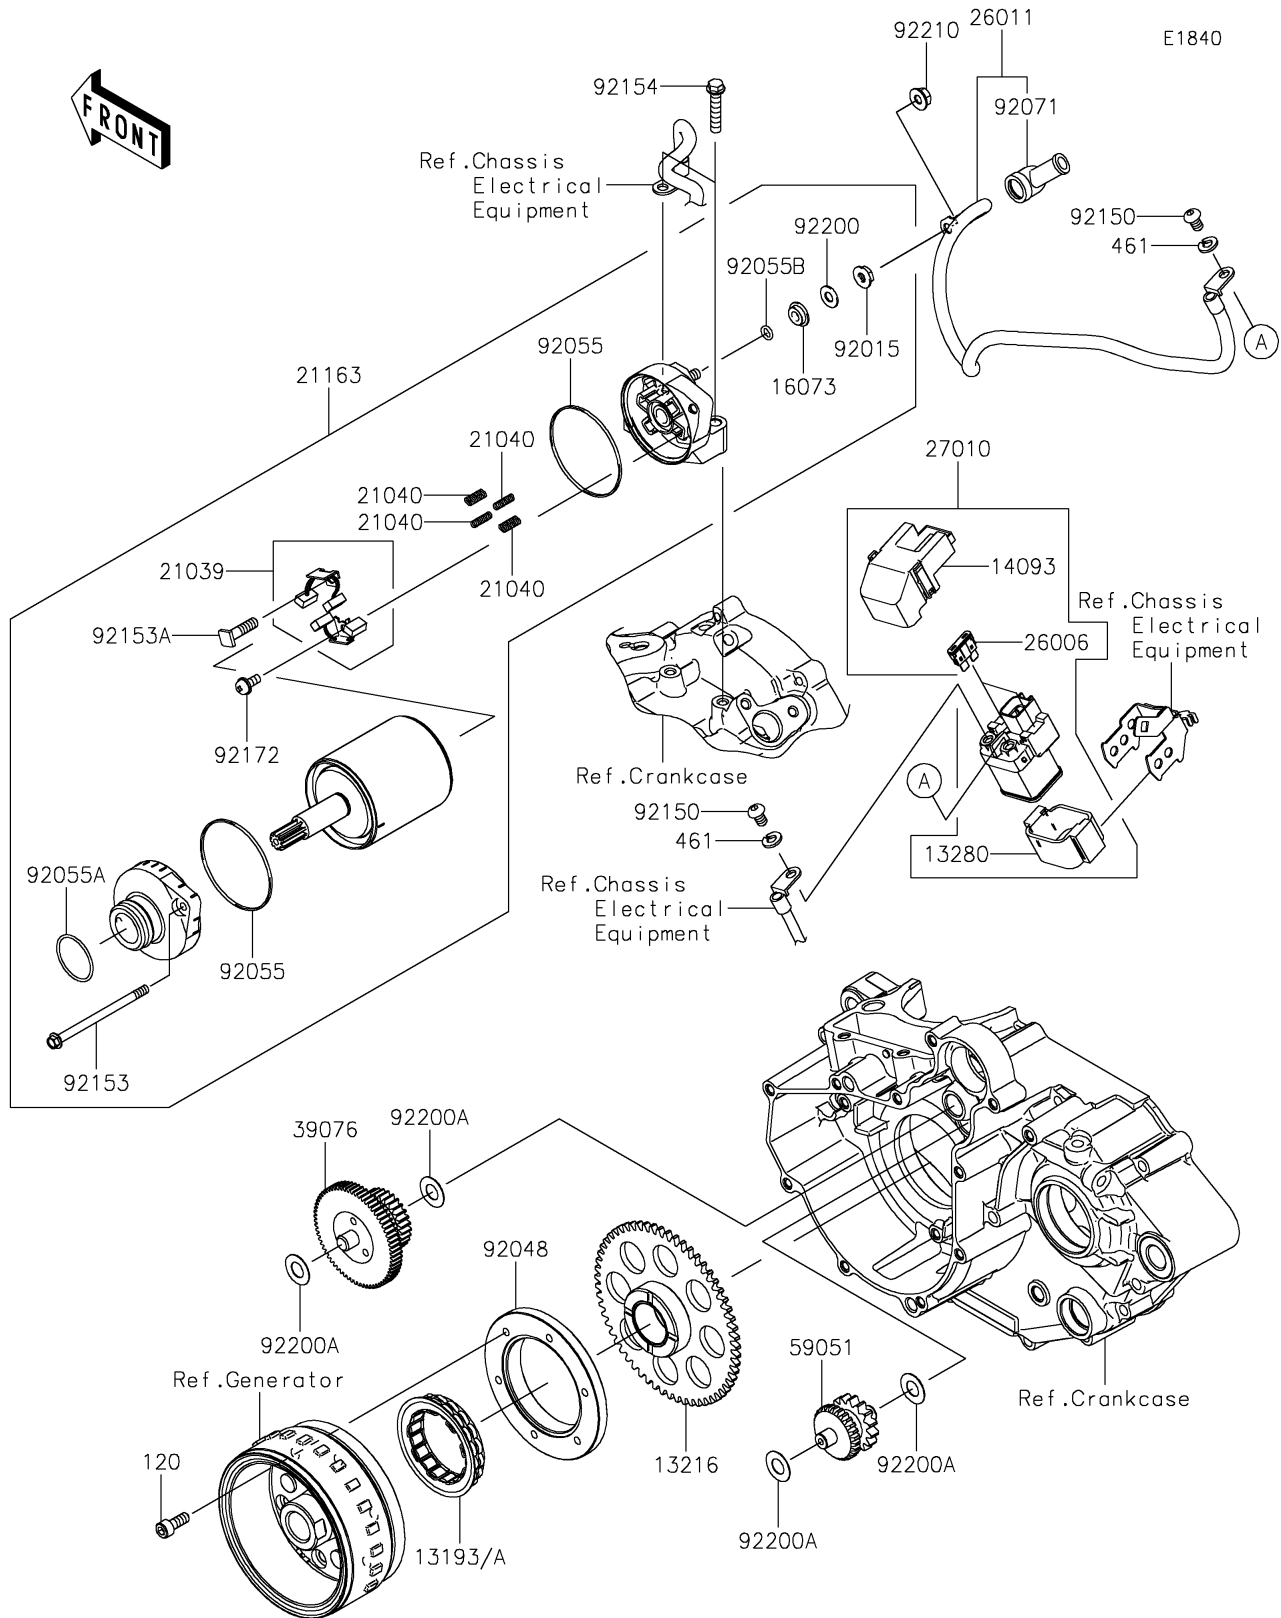

2021 KLX® 230R S PARTS DIAGRAM

Starter Motor

2021 KLX® 230R S PARTS LIST

Starter Motor

ITEM NAME	PART NUMBER	QUANTITY
CLUTCH-ASSY-ONEWAY (Ref # 13193)	13193-0007	1
CLUTCH-ASSY-ONEWAY (Ref # 13193A)	13193-0014	1
GEAR-COMP,ONEWAY CLUTCH (Ref # 13216)	13216-0900	1
HOLDER (Ref # 13280)	13280-0710	1
COVER (Ref # 14093)	14093-0199	1
INSULATOR (Ref # 16073)	16073-0053	1
BRUSH,CARBON (Ref # 21039)	21039-0004	1
SPRING-BRUSH (Ref # 21040)	21040-0003	4
STARTER-ELECTRIC (Ref # 21163)	21163-0783	1
FUSE,BLADE,30A,GREEN (Ref # 26006)	26006-1006	2
WIRE-LEAD (Ref # 26011)	26011-0890	1
SWITCH (Ref # 27010)	27010-0754	1
LIMITER,STARTER IDLE GEAR (Ref # 39076)	39076-0020	1
GEAR-SPUR,IDLER (Ref # 59051)	59051-0824	1
NUT,STARTER MOTOR (Ref # 92015)	92015-1476	1
RACE,ONEWAY CLUTCH (Ref # 92048)	92048-0030	1
RING-O (Ref # 92055)	92055-0136	2
RING-O (Ref # 92055A)	92055-1276	1
RING-O,4.5X2.0 (Ref # 92055B)	92055-1370	1
GROMMET (Ref # 92071)	92071-0024	1
BOLT,6X10 (Ref # 92150)	92150-1577	2
BOLT (Ref # 92153)	92153-1850	2
BOLT (Ref # 92153A)	92153-1866	1
BOLT,FLANGED,6X30 (Ref # 92154)	92154-1773	2
SCREW (Ref # 92172)	92172-0334	1
WASHER (Ref # 92200)	92200-0386	1
WASHER,10.2X20X0.5 (Ref # 92200A)	92200-1976	4
NUT,6MM (Ref # 92210)	92210-0188	1
BOLT-SOCKET,6X16 (Ref # 120)	120CA0616	6

2021 KLX® 230R S PARTS LIST

Starter Motor

ITEM NAME	PART NUMBER	QUANTITY
WASHER-SPRING,6MM (Ref # 461)	461DB0600	2