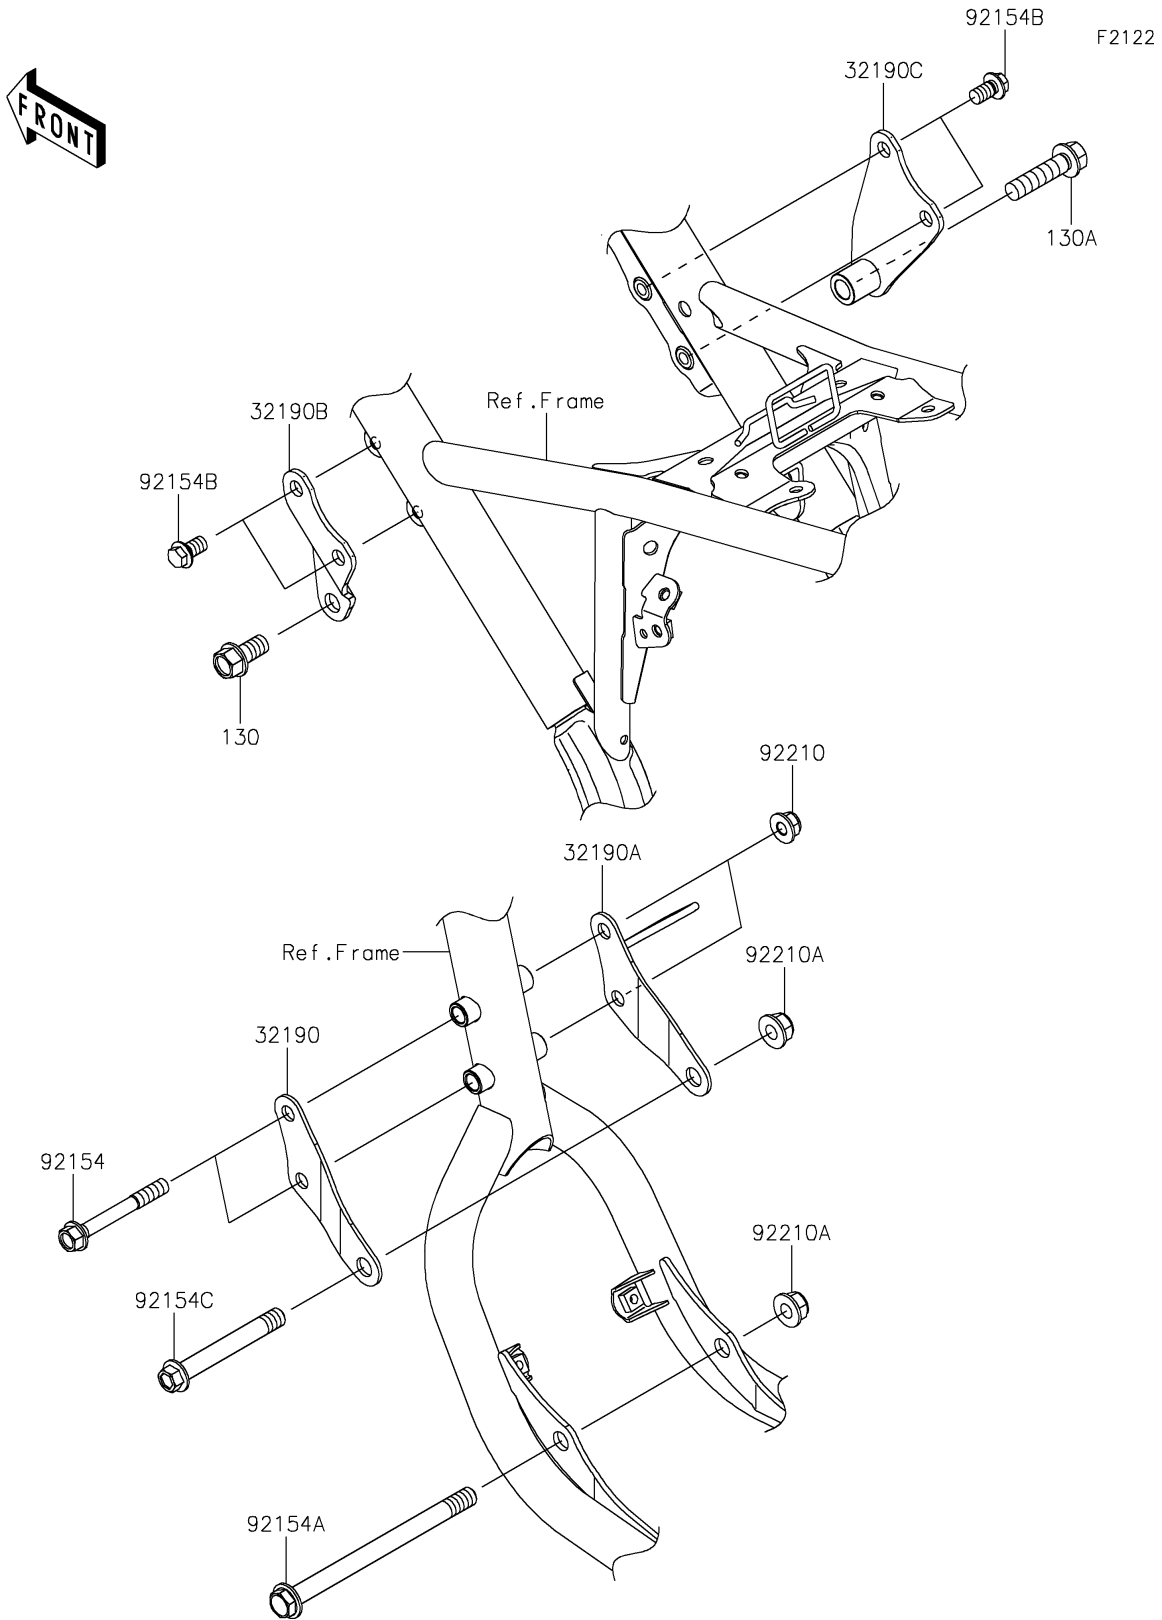

2022 KLX® 230R S PARTS DIAGRAM

Engine Mount

2022 KLX® 230R S PARTS LIST

Engine Mount

| ITEM NAME | PART NUMBER | QUANTITY |
|---------------------------------------|-------------|----------|
| BRACKET-ENGINE,FR,LH (Ref # 32190) | 32190-0793 | 1 |
| BRACKET-ENGINE,FR,RH (Ref # 32190A) | 32190-0794 | 1 |
| BRACKET-ENGINE,HEAD,LH (Ref # 32190B) | 32190-0796 | 1 |
| BRACKET-ENGINE,HEAD,RH (Ref # 32190C) | 32190-0797 | 1 |
| BOLT,FLANGED,8X65 (Ref # 92154) | 92154-3896 | 2 |
| BOLT,FLANGED,10X137 (Ref # 92154A) | 92154-3897 | 1 |
| BOLT,FLANGED,8X14 (Ref # 92154B) | 92154-3913 | 4 |
| BOLT,FLANGED,10X77 (Ref # 92154C) | 92154-4041 | 1 |
| NUT,8MM (Ref # 92210) | 92210-0570 | 2 |
| NUT,LOCK,FLANGED,10MM (Ref # 92210A) | 92210-1080 | 2 |
| BOLT-FLANGED,10X20 (Ref # 130) | 130CA1020 | 1 |
| BOLT-FLANGED,10X40 (Ref # 130A) | 130CA1040 | 1 |