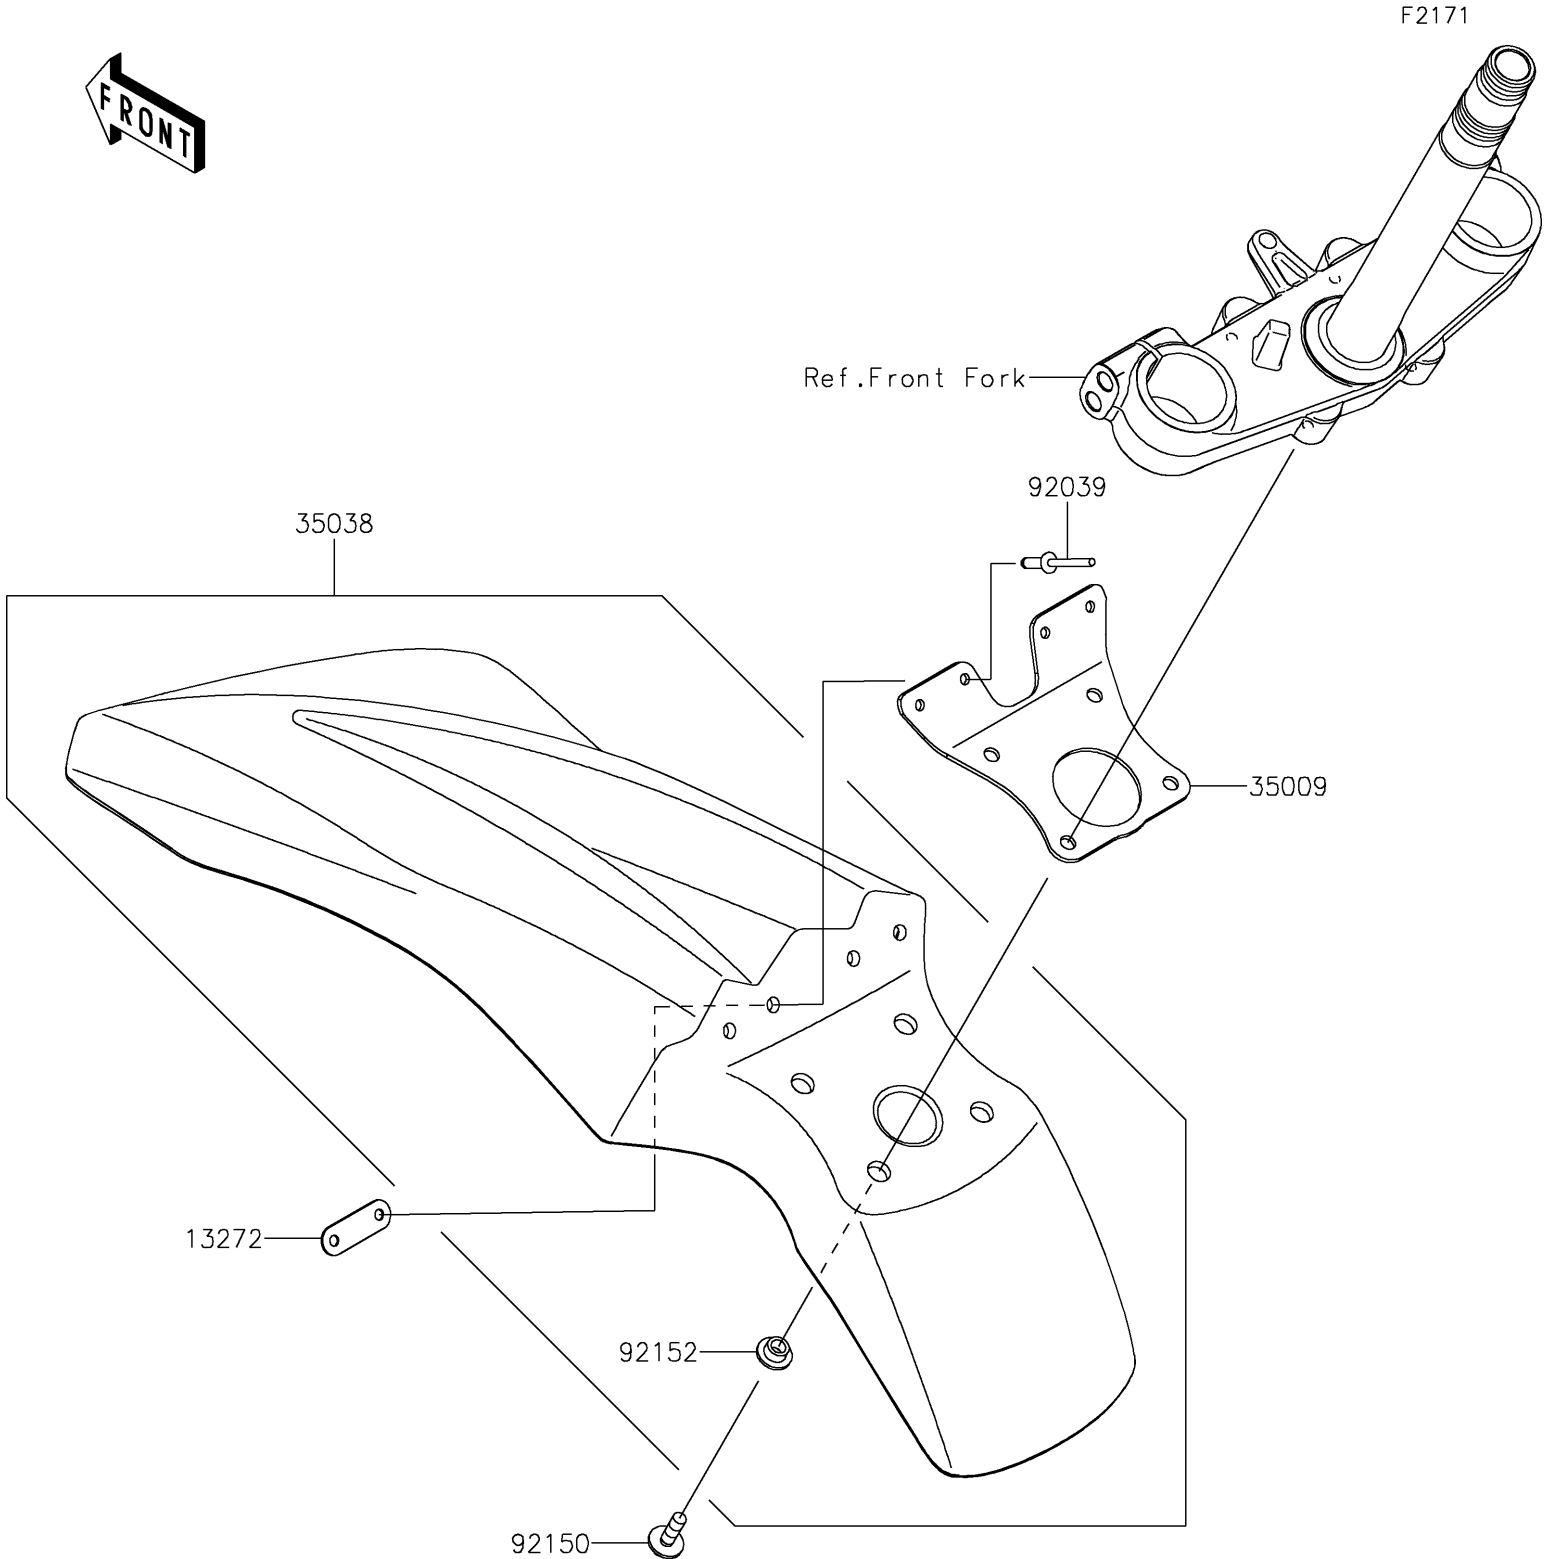

2021 KLX® 230R S PARTS DIAGRAM

Front Fender(s)

2021 KLX® 230R S PARTS LIST

Front Fender(s)

ITEM NAME	PART NUMBER	QUANTITY
PLATE (Ref # 13272)	13272-2832	2
BRACE (Ref # 35009)	35009-0046	1
FENDER-FRONT,L.GREEN (Ref # 35038)	35038-0013-290	1
RIVET (Ref # 92039)	92039-1281	4
BOLT,FLANGED,6X20 (Ref # 92150)	92150-1339	4
COLLAR,6.8X10(16)X6.6 (Ref # 92152)	92152-0842	4