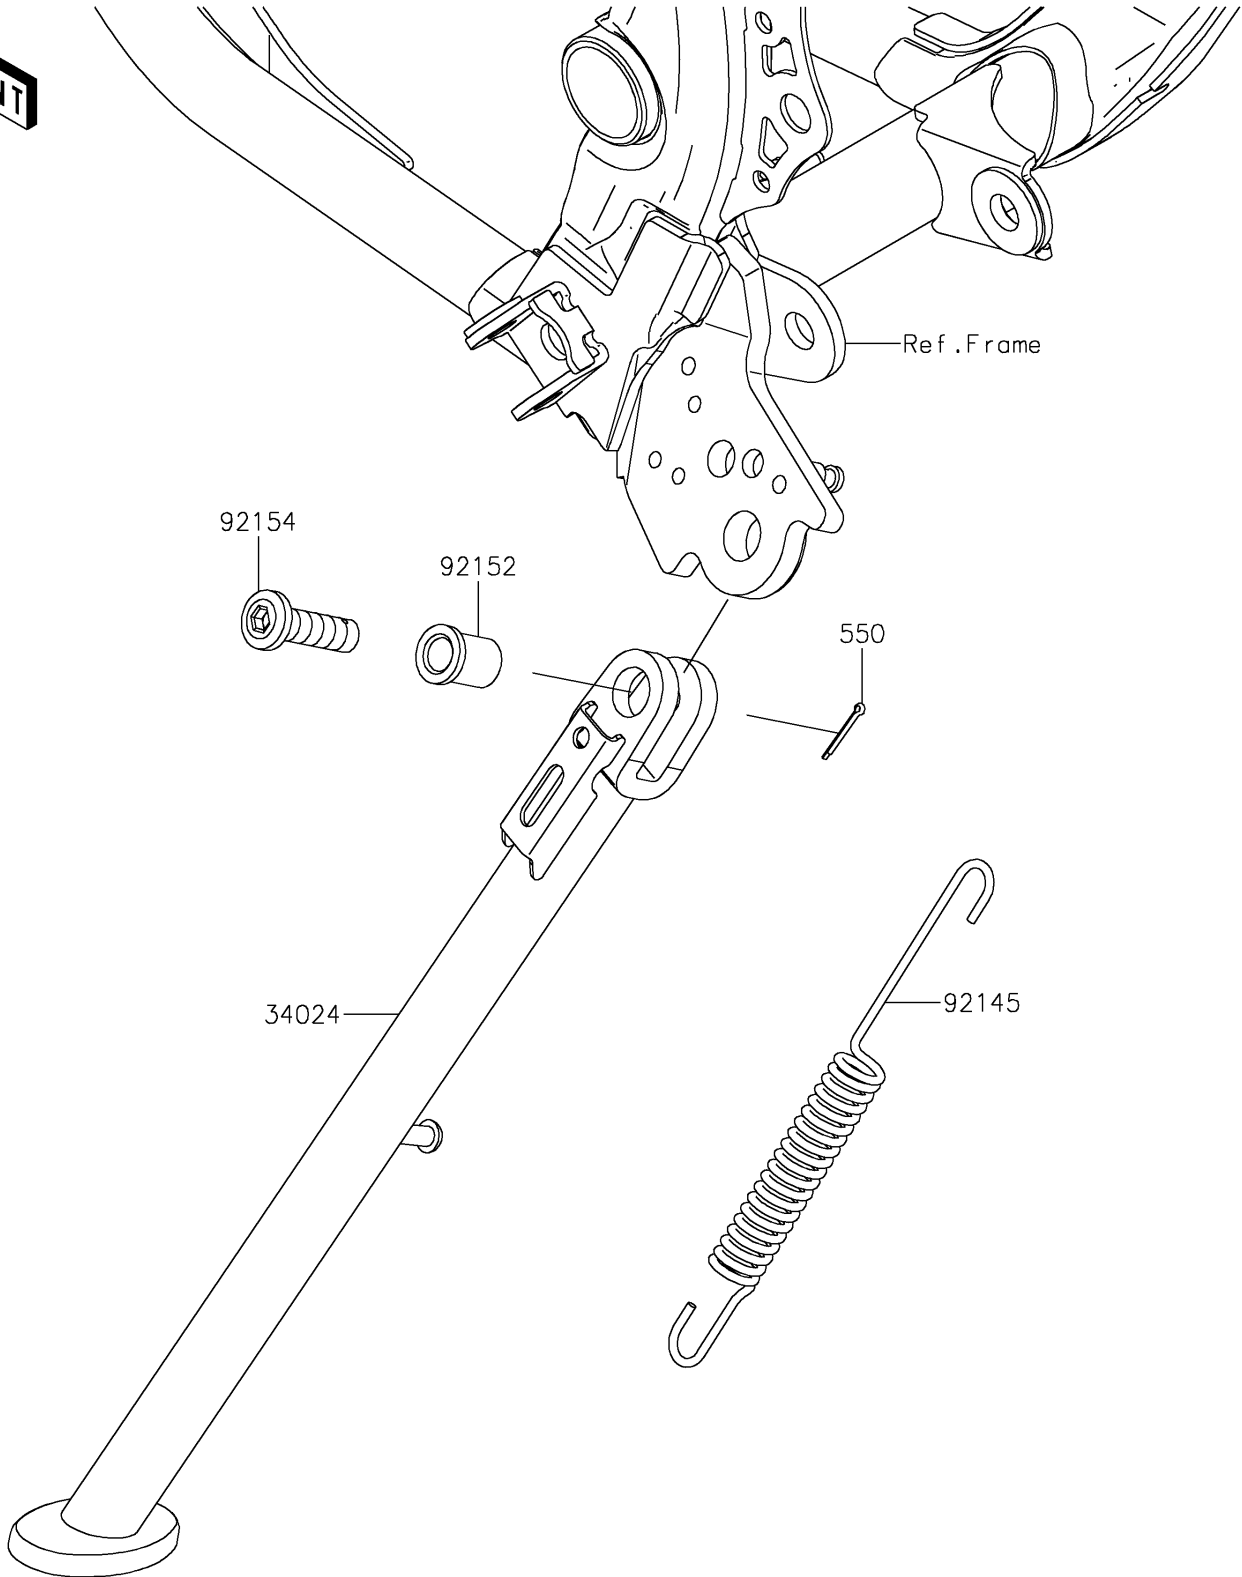

2021 KLX® 230R S PARTS DIAGRAM

Stand(s)

F2190

2021 KLX® 230R S PARTS LIST

Stand(s)

ITEM NAME	PART NUMBER	QUANTITY
STAND-SIDE,P.SILVER (Ref # 34024)	34024-0155-458	1
SPRING (Ref # 92145)	92145-0585	1
COLLAR (Ref # 92152)	92152-2561	1
BOLT,SIDE STAND (Ref # 92154)	92154-3895	1
PIN-COTTER,2.0X15 (Ref # 550)	550AA2015	1