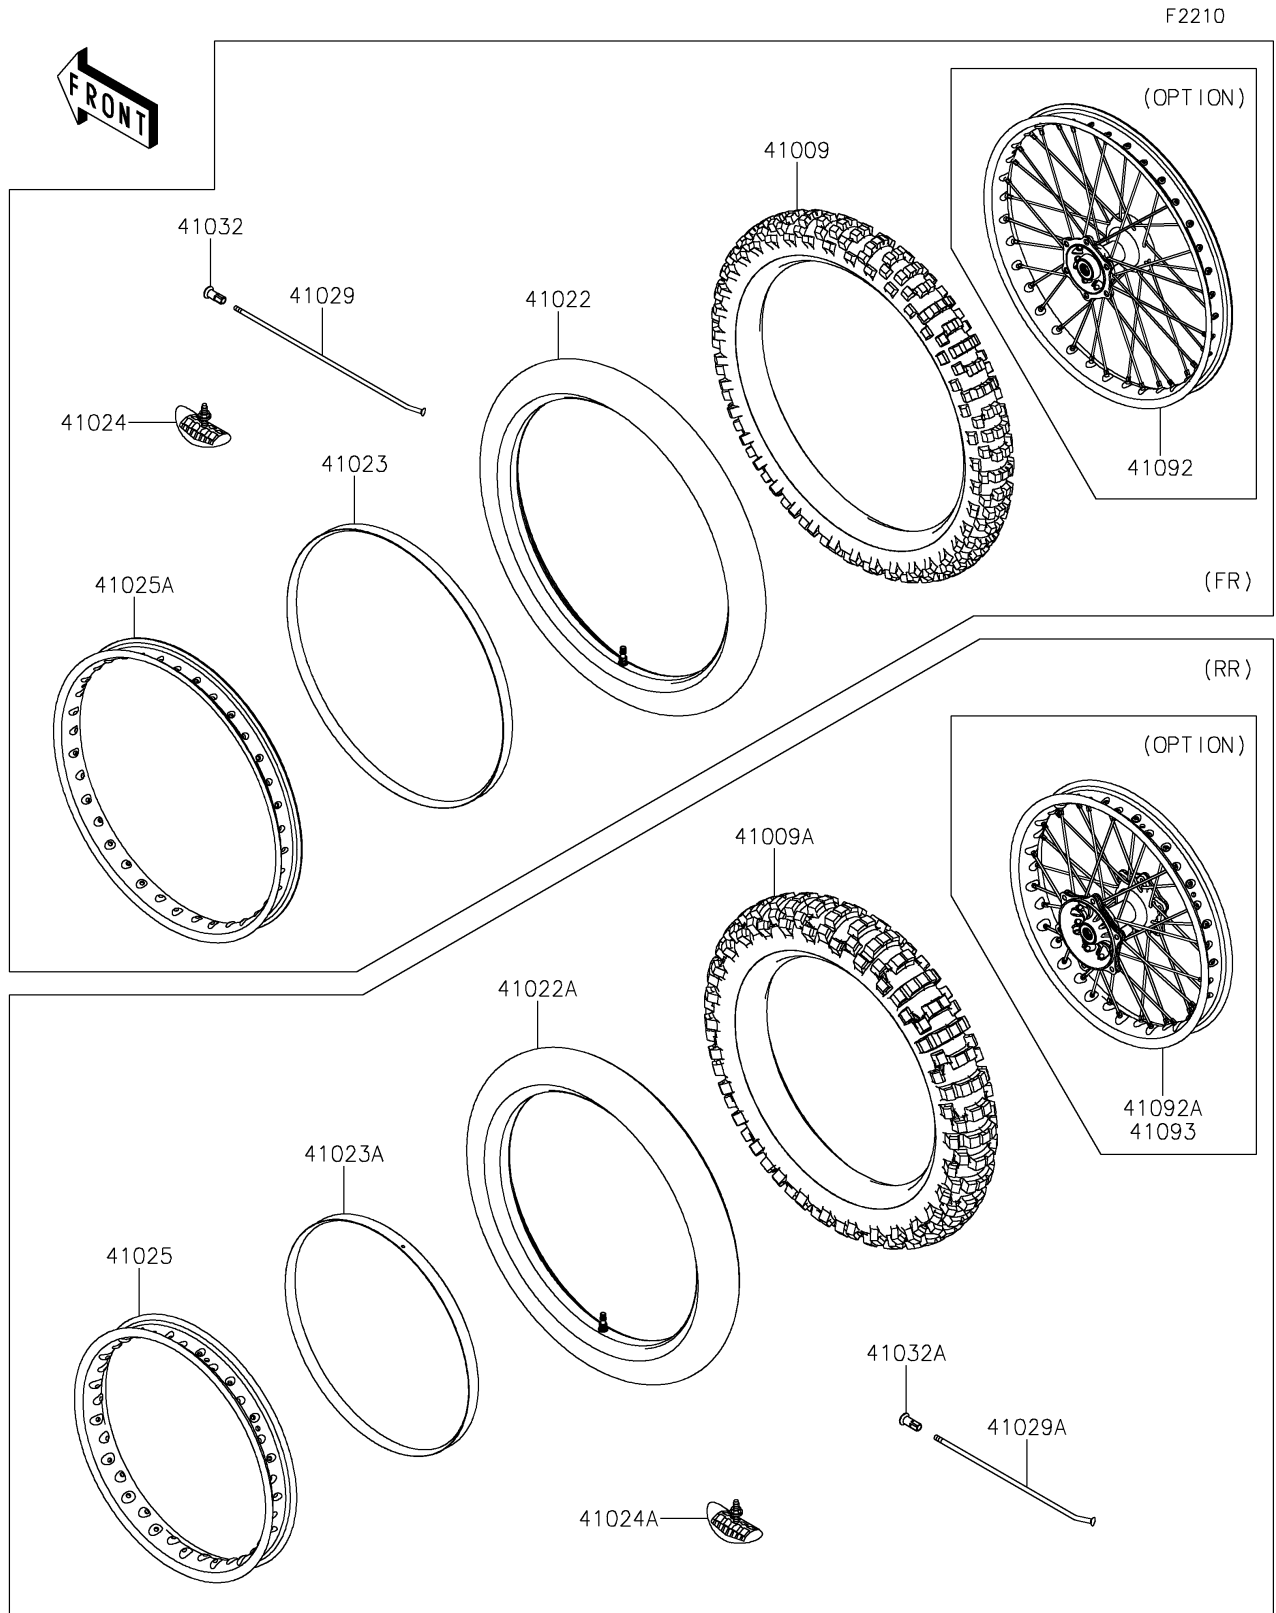

2021 KLX® 230R S PARTS DIAGRAM

Wheels/Tires

2021 KLX® 230R S PARTS LIST

Wheels/Tires

ITEM NAME	PART NUMBER	QUANTITY
-----------	-------------	----------