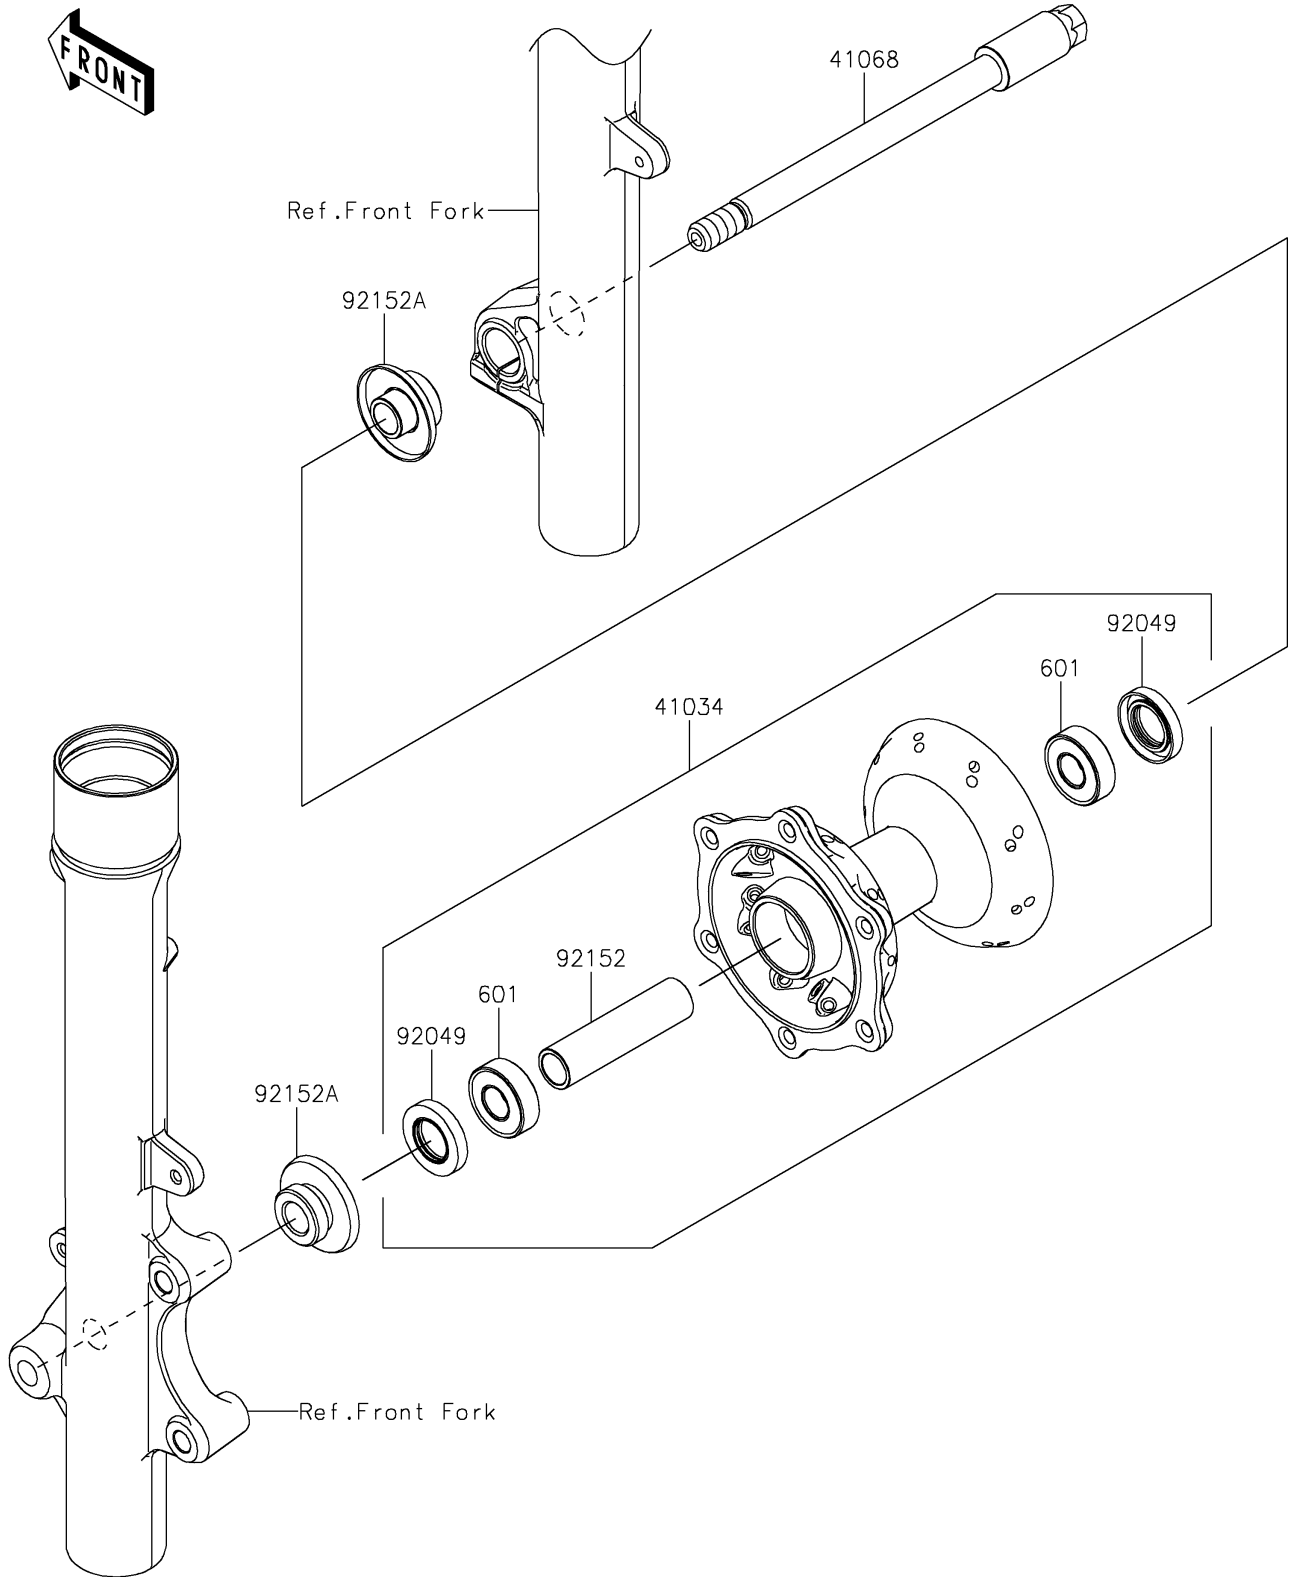

2021 KLX® 230R S PARTS DIAGRAM

Front Hub

F2230

2021 KLX® 230R S PARTS LIST

Front Hub

ITEM NAME	PART NUMBER	QUANTITY
DRUM-ASSY,FR (Ref # 41034)	41034-0600	1
AXLE,FR,15X188 (Ref # 41068)	41068-0646	1
SEAL-OIL (Ref # 92049)	92049-0114	2
COLLAR,15.2X20X9 (Ref # 92152)	92152-2543	1
COLLAR (Ref # 92152A)	92152-2544	2
BEARING-BALL (Ref # 601)	601B6202UU	2