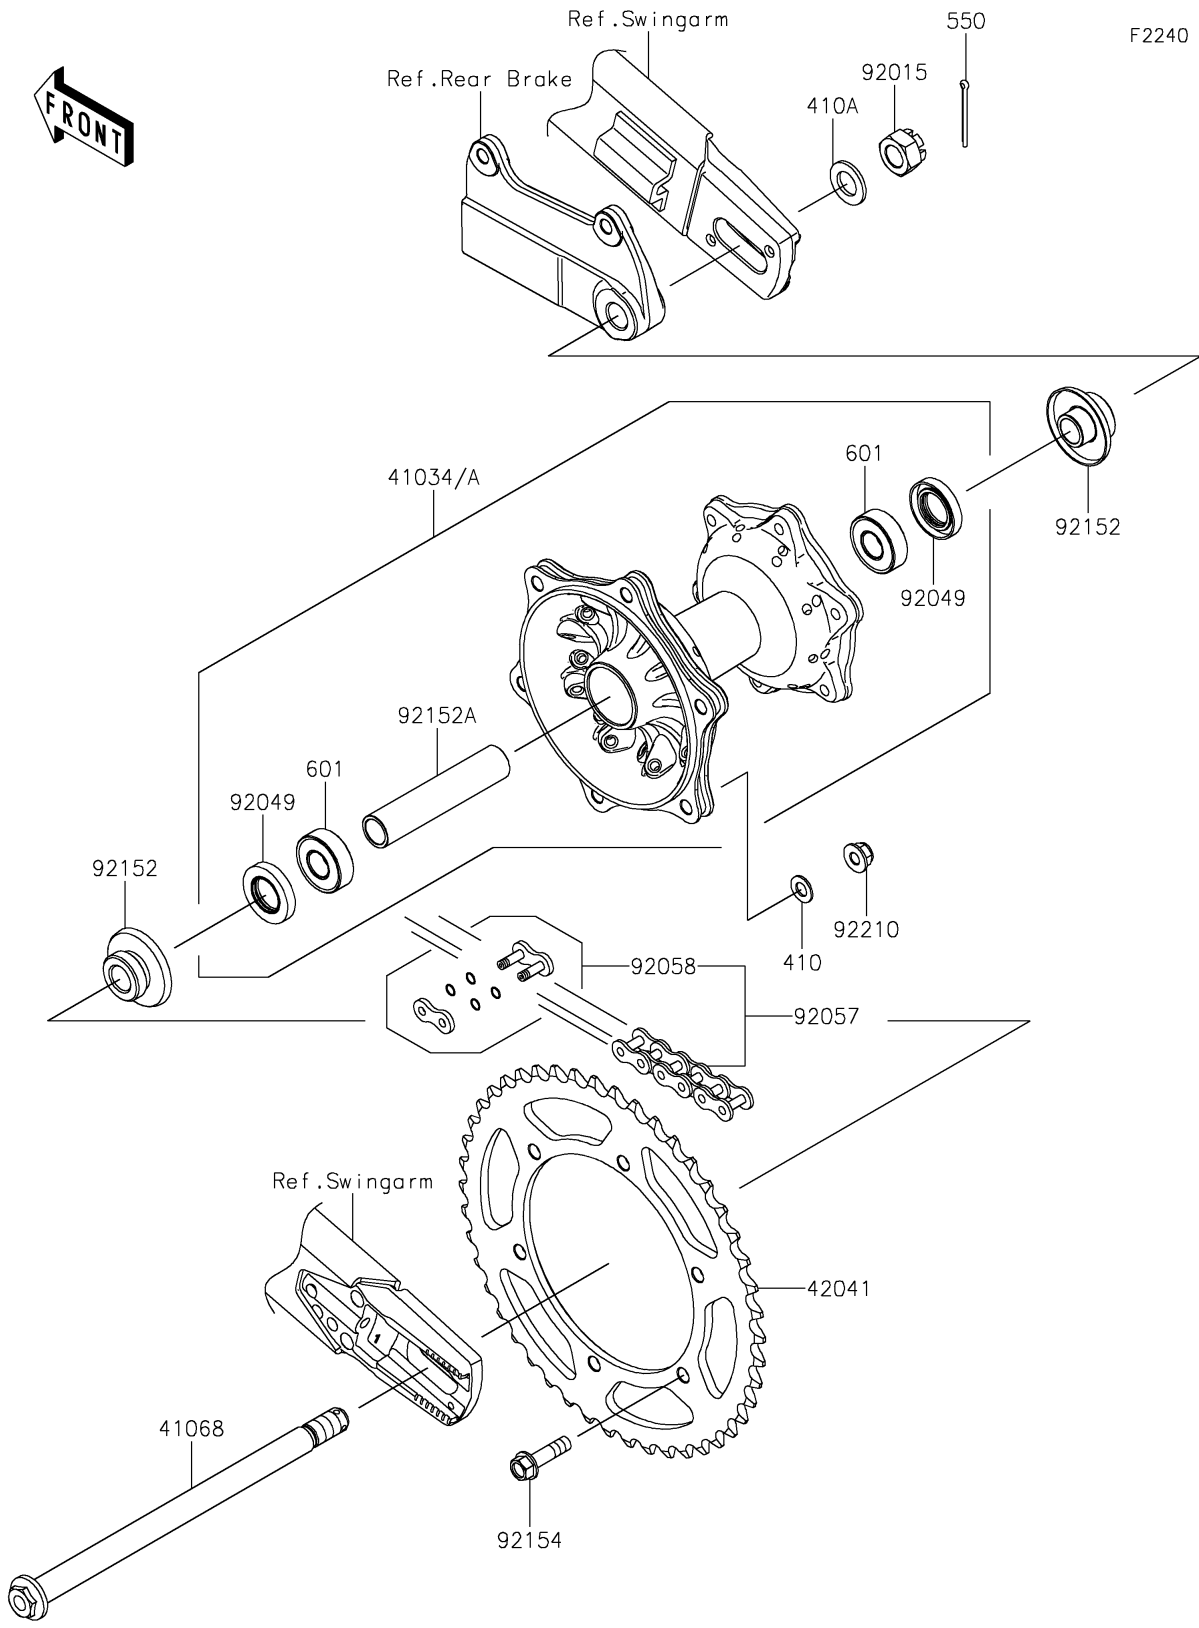

# 2021 KLX® 230R S PARTS DIAGRAM

Rear Hub

## 2021 KLX® 230R S PARTS LIST

### Rear Hub

ITEM NAME	PART NUMBER	QUANTITY
DRUM-ASSY,RR (Ref # 41034)	41034-0601	1
DRUM-ASSY,RR (Ref # 41034A)	41034-0612	1
AXLE,RR,15X244 (Ref # 41068)	41068-0647	1
SPROCKET-HUB,46T (Ref # 42041)	42041-0171	1
NUT,CASTLE,14MM (Ref # 92015)	92015-1765	1
SEAL-OIL (Ref # 92049)	92049-0114	2
CHAIN,DRIVE,520VF2X106L (Ref # 92057)	92057-0800	1
JOINT-CHAIN (Ref # 92058)	92058-0069	1
COLLAR (Ref # 92152)	92152-2544	2
COLLAR,15.2X20X96.2 (Ref # 92152A)	92152-2546	1
BOLT,FLANGED,8X30 (Ref # 92154)	92154-3918	6
NUT,8MM (Ref # 92210)	92210-0570	6
WASHER-PLAIN-SMALL,8MM (Ref # 410)	410AA0800	6
WASHER-PLAIN-SMALL,14MM (Ref # 410A)	410AA1400	1
PIN-COTTER,3.0X35 (Ref # 550)	550AA3035	1
BEARING-BALL (Ref # 601)	601B6202UU	2