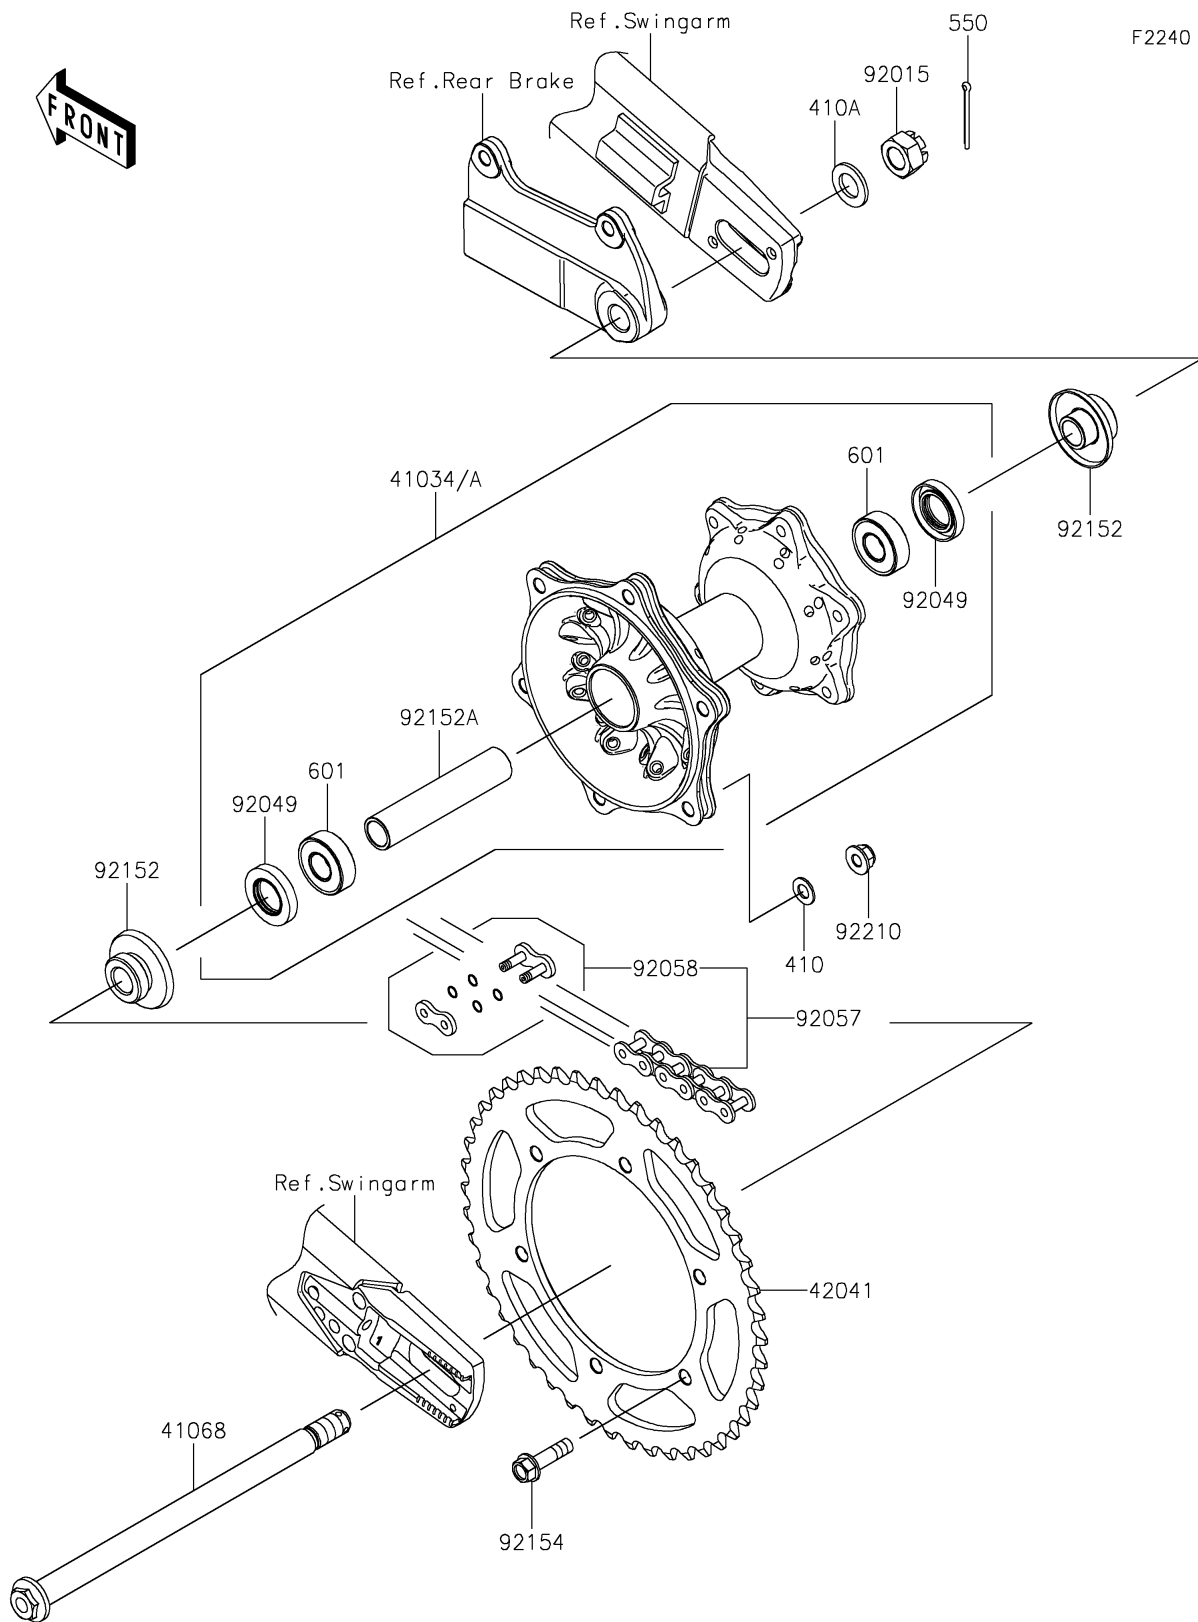

2021 KLX® 230R S PARTS DIAGRAM

Rear Hub

2021 KLX® 230R S PARTS LIST

Rear Hub

ITEM NAME	PART NUMBER	QUANTITY
DRUM-ASSY,RR (Ref # 41034)	41034-0601	1
DRUM-ASSY,RR (Ref # 41034A)	41034-0612	1
AXLE,RR,15X244 (Ref # 41068)	41068-0647	1
SPROCKET-HUB,46T (Ref # 42041)	42041-0171	1
NUT,CASTLE,14MM (Ref # 92015)	92015-1765	1
SEAL-OIL (Ref # 92049)	92049-0114	2
CHAIN,DRIVE,520VF2X106L (Ref # 92057)	92057-0800	1
JOINT-CHAIN (Ref # 92058)	92058-0069	1
COLLAR (Ref # 92152)	92152-2544	2
COLLAR,15.2X20X96.2 (Ref # 92152A)	92152-2546	1
BOLT,FLANGED,8X30 (Ref # 92154)	92154-3918	6
NUT,8MM (Ref # 92210)	92210-0570	6
WASHER-PLAIN-SMALL,8MM (Ref # 410)	410AA0800	6
WASHER-PLAIN-SMALL,14MM (Ref # 410A)	410AA1400	1
PIN-COTTER,3.0X35 (Ref # 550)	550AA3035	1
BEARING-BALL (Ref # 601)	601B6202UU	2