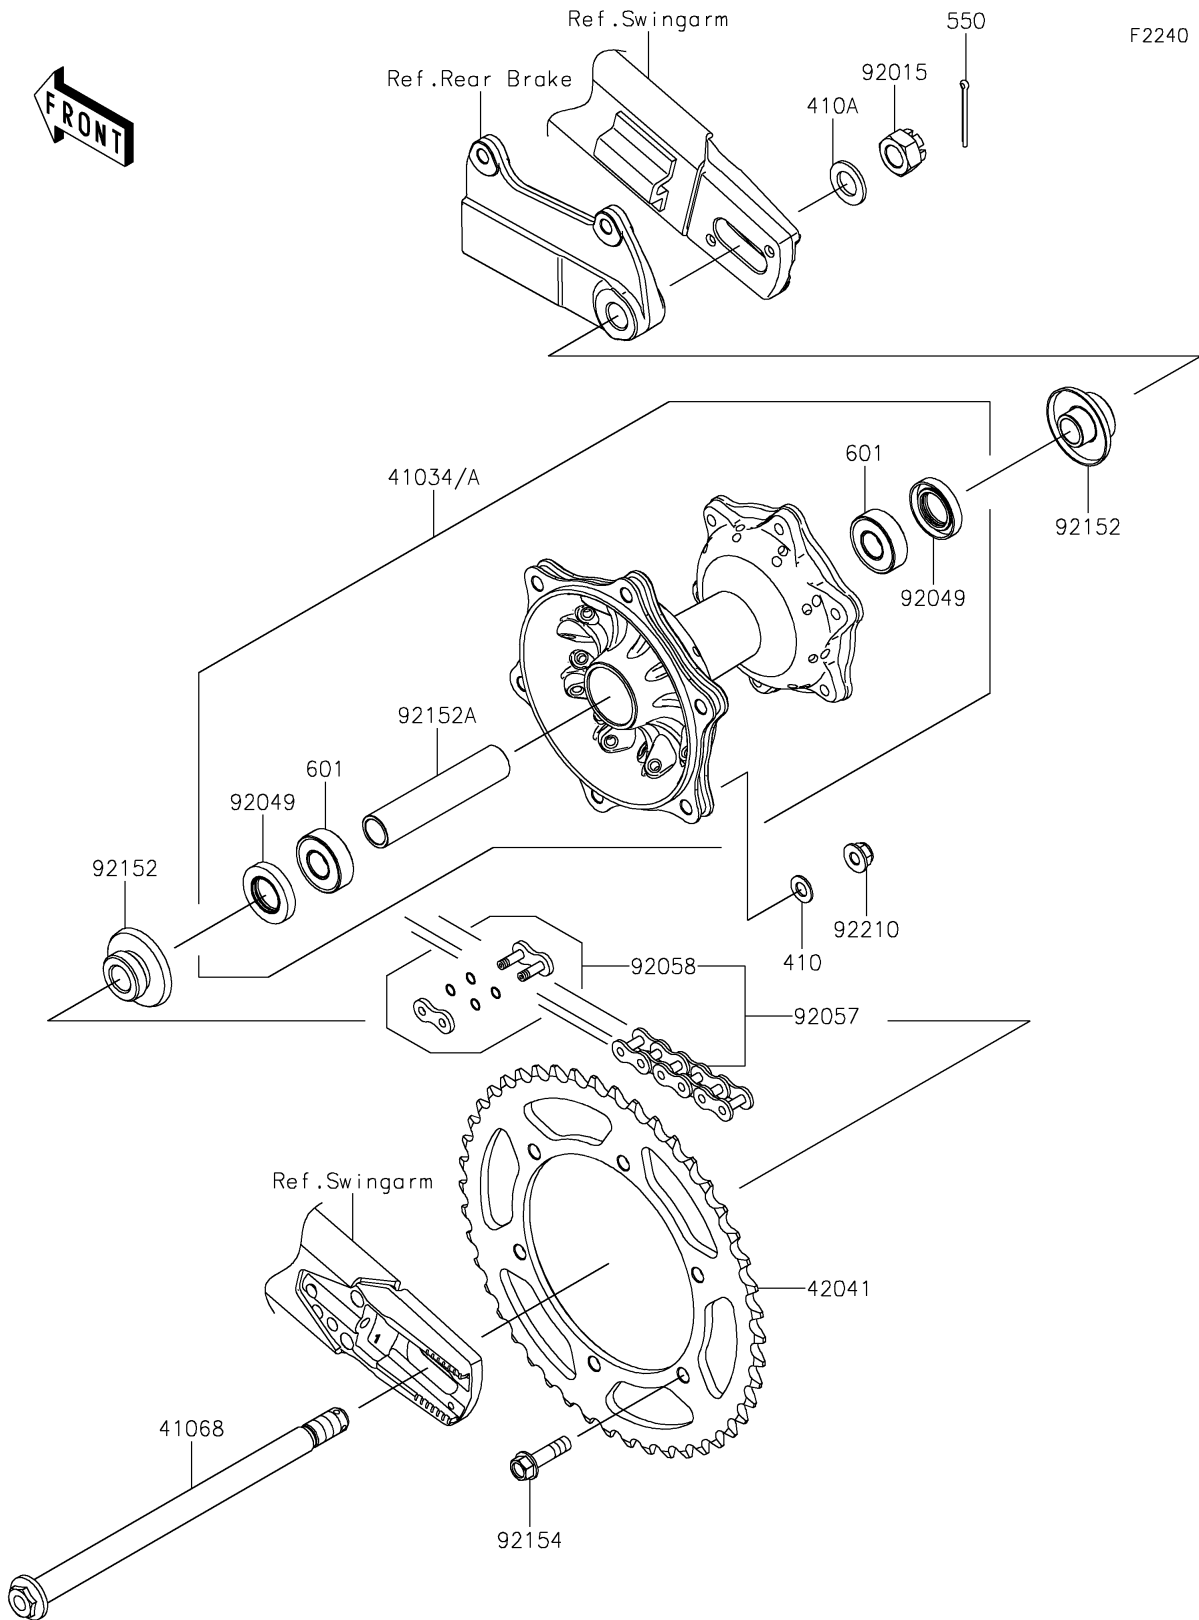

# 2022 KLX® 230R S PARTS DIAGRAM

## Rear Hub

## 2022 KLX® 230R S PARTS LIST

### Rear Hub

| ITEM NAME                             | PART NUMBER | QUANTITY |
|---------------------------------------|-------------|----------|
| DRUM-ASSY,RR (Ref # 41034)            | 41034-0601  | 1        |
| DRUM-ASSY,RR (Ref # 41034A)           | 41034-0612  | 1        |
| AXLE,RR,15X244 (Ref # 41068)          | 41068-0647  | 1        |
| SPROCKET-HUB,46T (Ref # 42041)        | 42041-0171  | 1        |
| NUT,CASTLE,14MM (Ref # 92015)         | 92015-1765  | 1        |
| SEAL-OIL (Ref # 92049)                | 92049-0114  | 2        |
| CHAIN,DRIVE,520VF2X106L (Ref # 92057) | 92057-0800  | 1        |
| JOINT-CHAIN (Ref # 92058)             | 92058-0069  | 1        |
| COLLAR (Ref # 92152)                  | 92152-2544  | 2        |
| COLLAR,15.2X20X96.2 (Ref # 92152A)    | 92152-2546  | 1        |
| BOLT,FLANGED,8X30 (Ref # 92154)       | 92154-3918  | 6        |
| NUT,8MM (Ref # 92210)                 | 92210-0570  | 6        |
| WASHER-PLAIN-SMALL,8MM (Ref # 410)    | 410AA0800   | 6        |
| WASHER-PLAIN-SMALL,14MM (Ref # 410A)  | 410AA1400   | 1        |
| PIN-COTTER,3.0X35 (Ref # 550)         | 550AA3035   | 1        |
| BEARING-BALL (Ref # 601)              | 601B6202UU  | 2        |