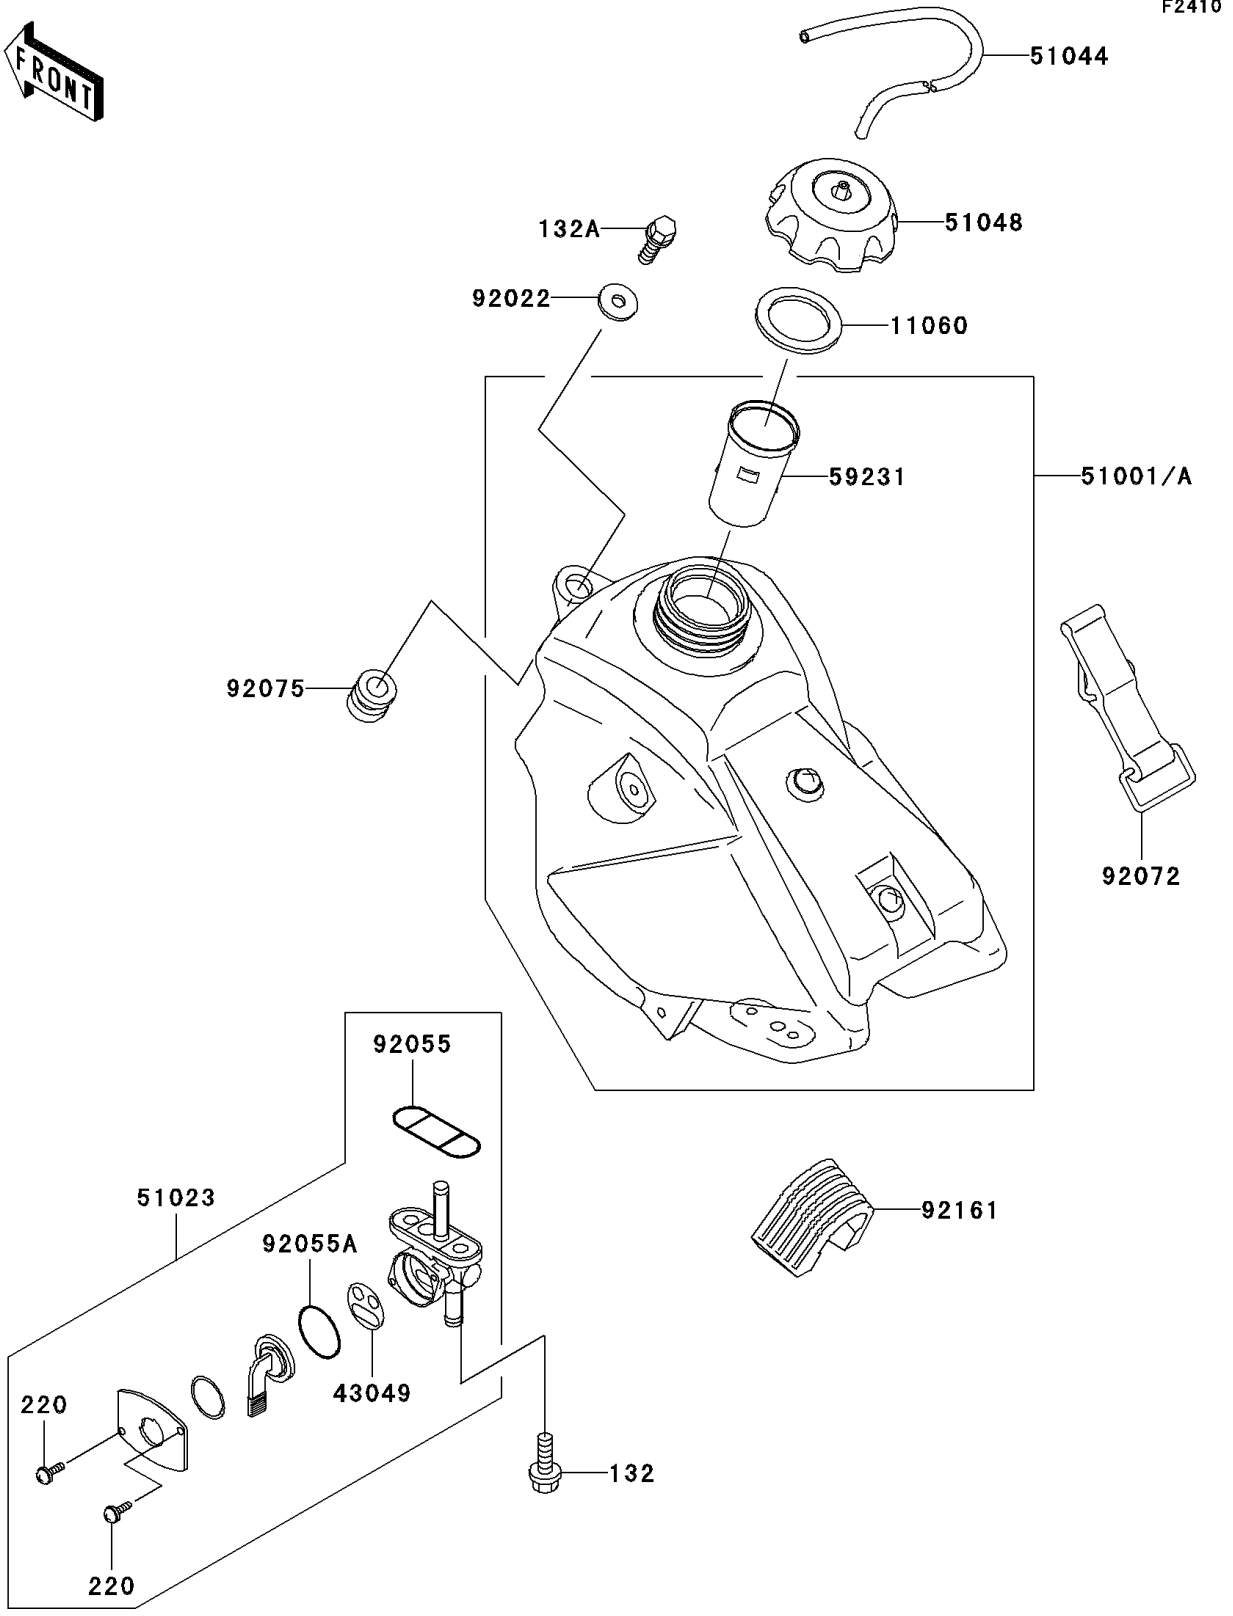

2003 KX65 PARTS DIAGRAM

Fuel Tank

2003 KX65 PARTS LIST

Fuel Tank

ITEM NAME	PART NUMBER	QUANTITY
BOLT-FLANGED-SMALL (Ref # 132)	132G0612	2
BOLT-FLANGED-SMALL (Ref # 132A)	132G0614	1
SCREW-PAN-CROS (Ref # 220)	220B0308	2
GASKET,FUEL TANK CAP (Ref # 11060)	11060-1340	1
PACKING,TAP VALVE (Ref # 43049)	43049-1091	1
TANK-COMP-FUEL,F.BLACK (Ref # 51001A)	51001-1676-6Z	1
TAP-ASSY,FUEL (Ref # 51023)	51023-1339	1
TUBE-ASSY (Ref # 51044)	51044-1185	1
CAP-ASSY-TANK,FUEL (Ref # 51048)	51048-1124	1
FILLER (Ref # 59231)	59231-1096	1
WASHER,6.5X24X2 (Ref # 92022)	92022-1690	1
RING-O,FUEL TAP PACKING (Ref # 92055)	92055-1348	1
RING-O,TAP LEVER (Ref # 92055A)	92055-1419	1
BAND,FUEL TANK (Ref # 92072)	92072-1229	1
DAMPER (Ref # 92075)	92075-1787	1
DAMPER,FUEL TANK,RR (Ref # 92161)	92161-1077	1