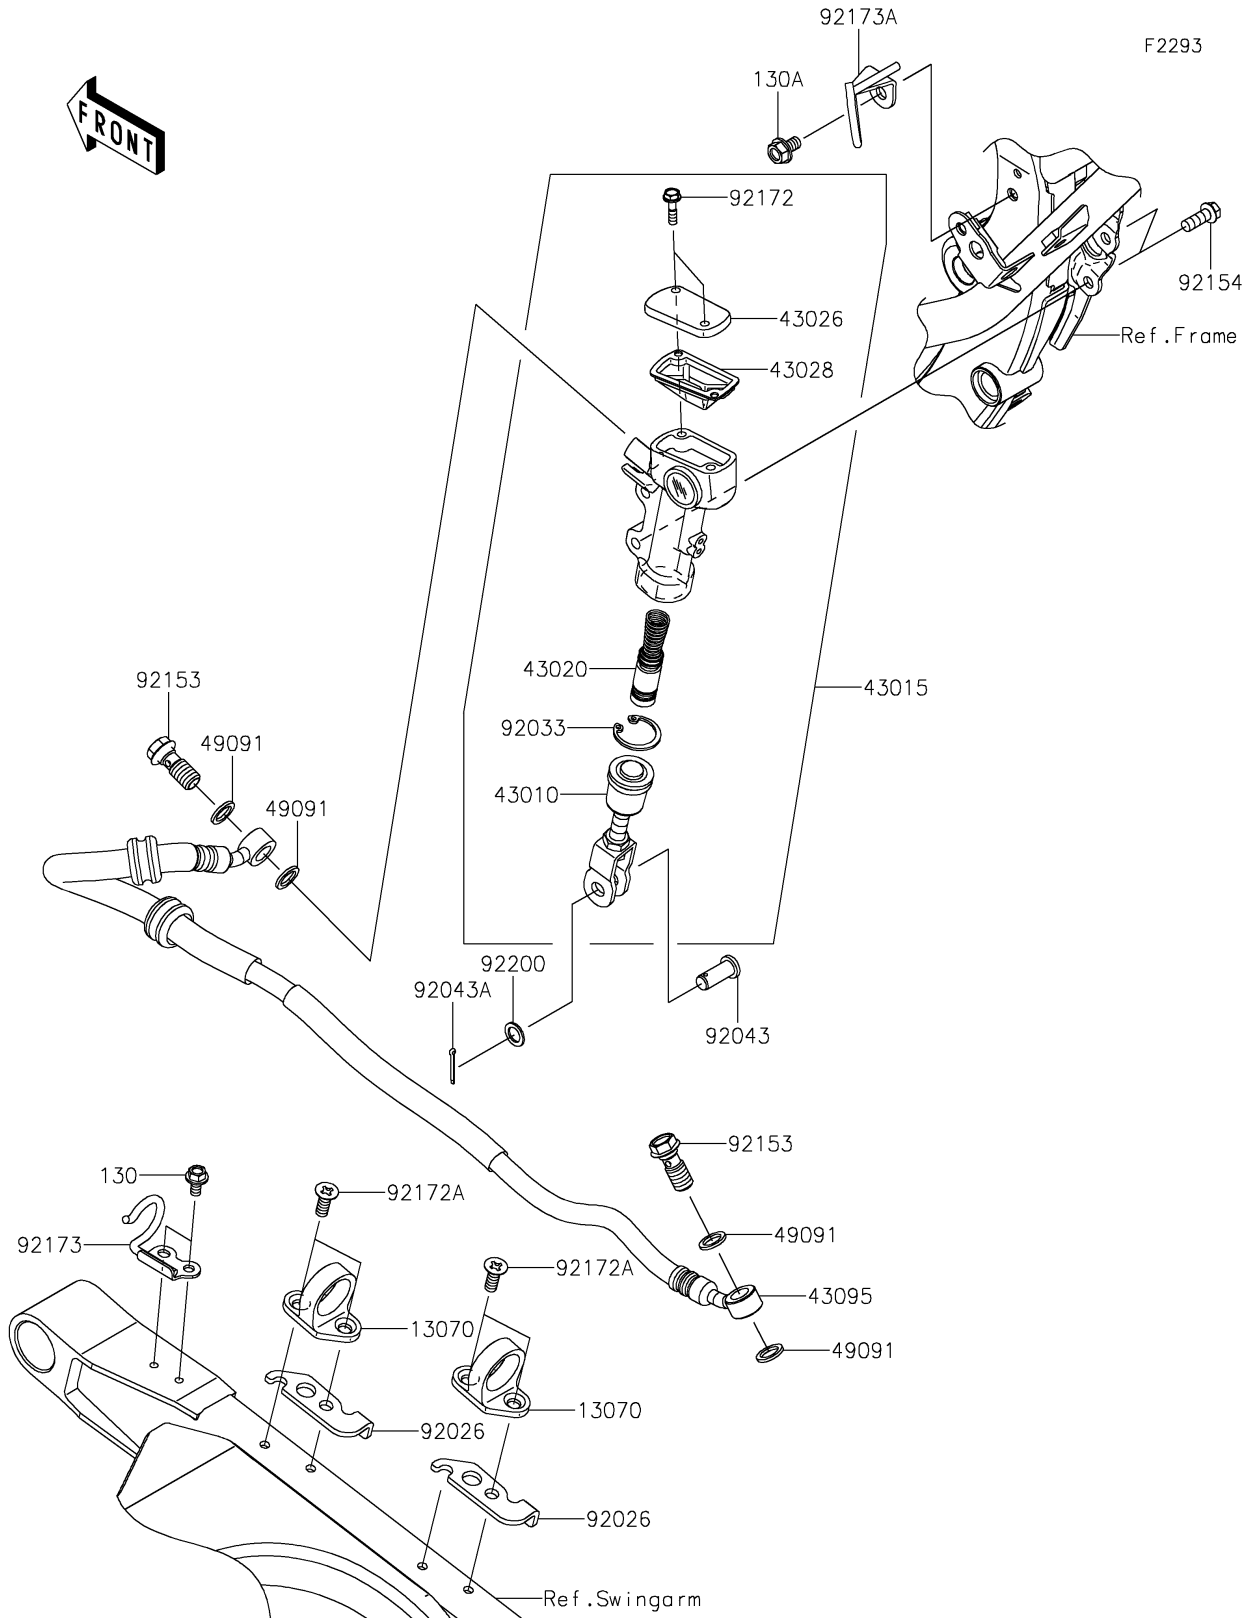

2021 KLX® 230R S PARTS DIAGRAM

Rear Master Cylinder

2021 KLX® 230R S PARTS LIST

Rear Master Cylinder

ITEM NAME	PART NUMBER	QUANTITY
GUIDE,HOSE (Ref # 13070)	13070-1144	2
ROD-ASSY-BRAKE (Ref # 43010)	43010-0025	1
CYLINDER-ASSY-MASTER,RR (Ref # 43015)	43015-0724	1
PISTON-COMP-BRAKE (Ref # 43020)	43020-1094	1
CAP-BRAKE (Ref # 43026)	43026-0023	1
DIAPHRAGM (Ref # 43028)	43028-1092	1
HOSE-BRAKE,M/CYLINDER-CALIPER (Ref # 43095)	43095-1630	1
WASHER-SEAL,10.1X14.5X1.5 (Ref # 49091)	49091-0001	4
SPACER (Ref # 92026)	92026-0879	2
RING-SNAP,20.9X24.6X1.2 (Ref # 92033)	92033-0079	1
PIN (Ref # 92043)	92043-0004	1
PIN,COTTER,2.0X15 (Ref # 92043A)	92043-0766	1
BOLT,OIL,L=23 (Ref # 92153)	92153-0029	2
BOLT,FLANGED,6X16 (Ref # 92154)	92154-0460	2
SCREW (Ref # 92172)	92172-1064	2
SCREW,6X16 (Ref # 92172A)	92172-1198	4
CLAMP,BRAKE HOSE,SWING ARM (Ref # 92173)	92173-1976	1
CLAMP,BRAKE HOSE,SWING ARM (Ref # 92173A)	92173-1978	1
WASHER,8.5X13X1 (Ref # 92200)	92200-1980	1
BOLT-FLANGED,5X10 (Ref # 130)	130BA0510	2
BOLT-FLANGED,6X10 (Ref # 130A)	130BA0610	1