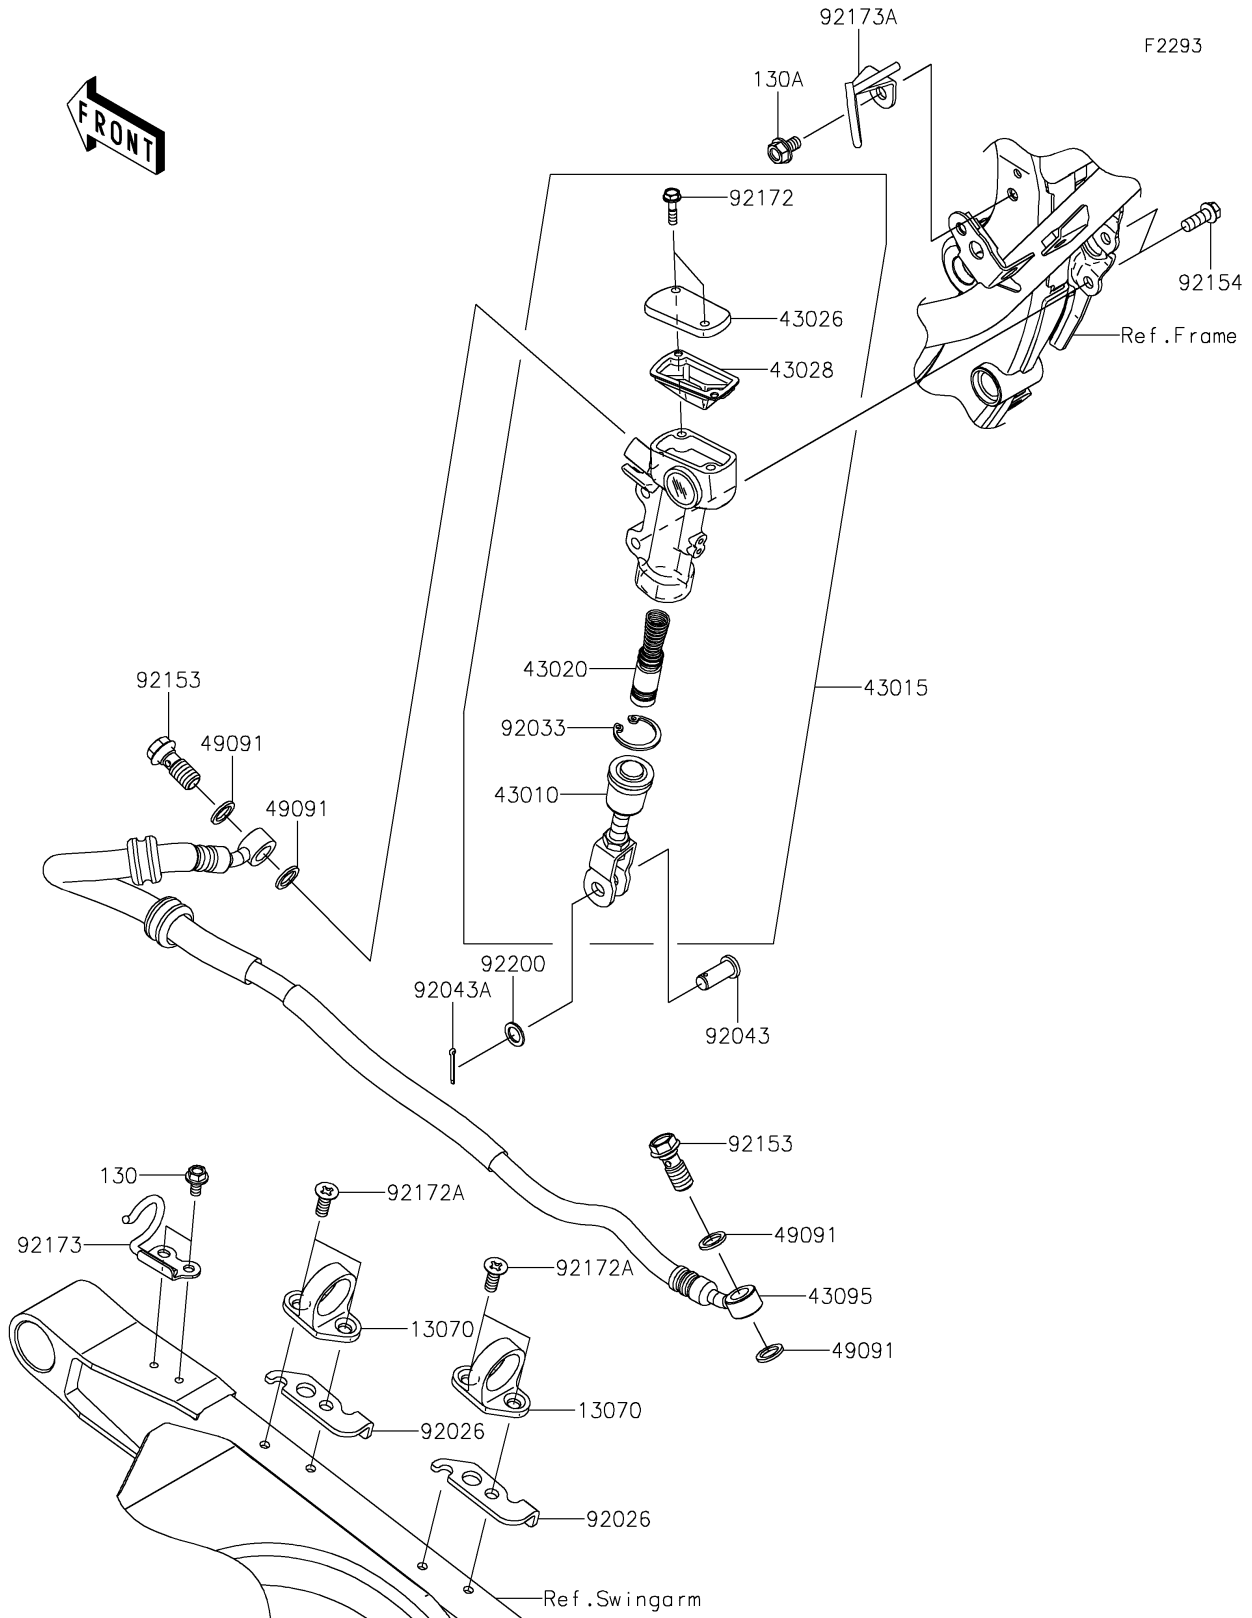

2022 KLX® 230R S PARTS DIAGRAM

Rear Master Cylinder

2022 KLX® 230R S PARTS LIST

Rear Master Cylinder

ITEM NAME	PART NUMBER	QUANTITY
-----------	-------------	----------